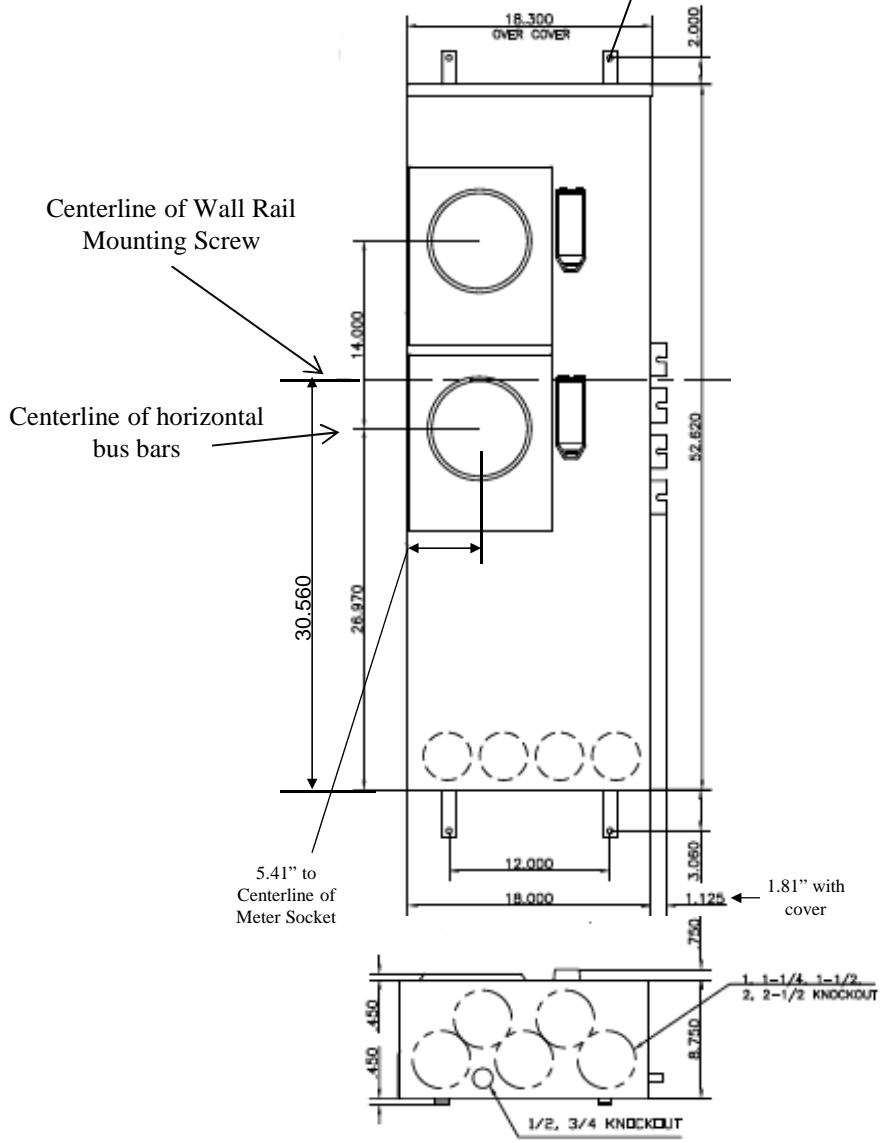

Front View

Mounting for (4) 3/8" Screws

This unit includes factory installed 7th jaw kit (7 terminal unit)

This unit has lever bypass type meter sockets

Top view has blank end walls (no knockouts)

Bottom View

GE imagination at work

METER MOD III-3PH 1200A HORIZONTAL BUSSING
(2)225A RINGLESS SOCKETS-LEVER BYPASS-N3R ENCL

REF NO	CAT NO	DWG DATE	REV #
96-1988	TMPR312222R	1/8/2015	01