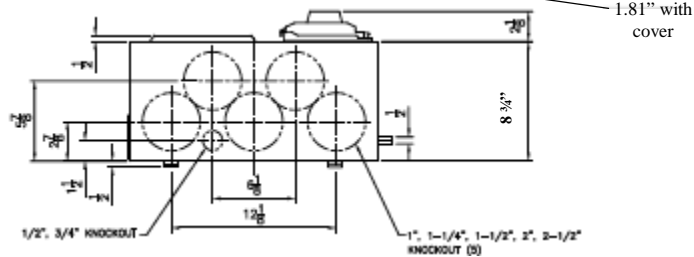

Front View

This unit includes factory installed 7th jaw kit (7 terminal unit)

This unit has lever bypass type meter sockets

This unit has (2) 400A SG 65k tenant breakers included with unit

Top view has blank end walls (no knockouts)

Bottom View

METER MOD III-3PH 1200A HORIZONTAL BUSSING
(2) 400A RINGLESS SOCKETS-LEVER BYPASS-N3R ENCL

REF NO	CAT NO	DWG DATE	REV #
96-5814	TMPR312240RB	1/8/2015	01