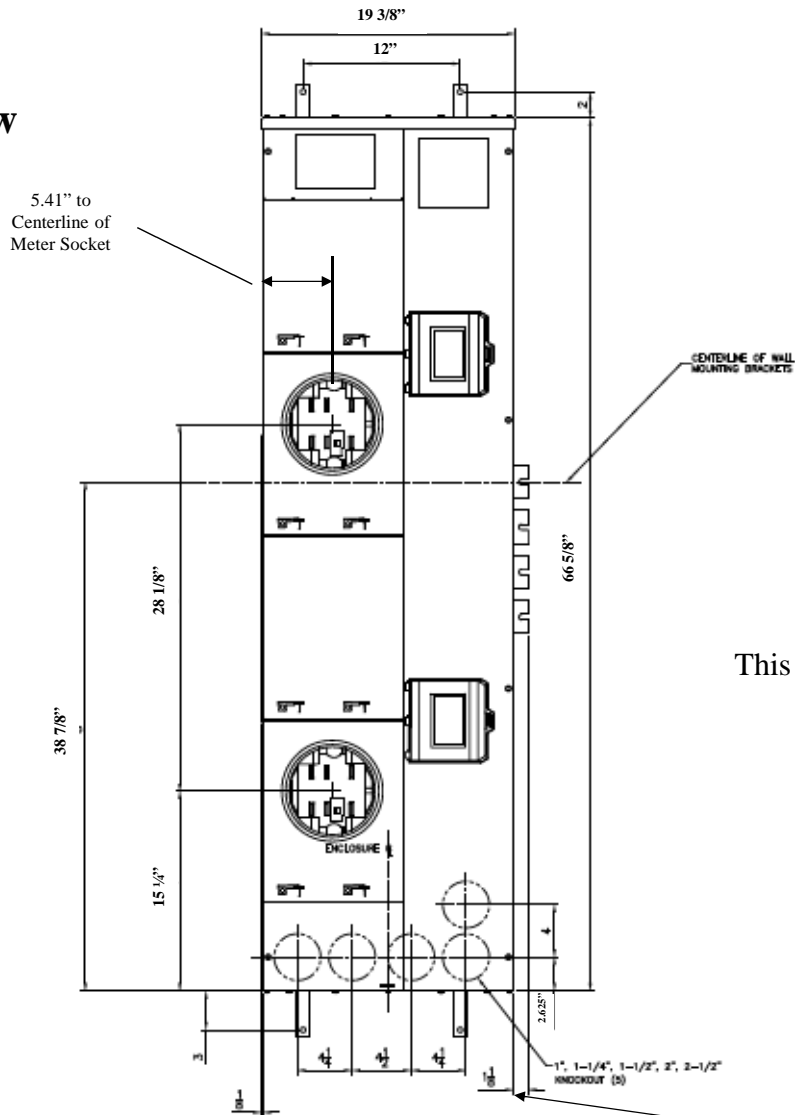

Front View

This unit includes factory installed 7th jaw kit (7 terminal unit)

This unit has lever bypass type meter sockets

This unit has (2) 400A SG 65k tenant breakers included with unit

Top view has blank end walls (no knockouts)

Bottom View

METER MOD III-3PH 1200A HORIZONTAL BUSSING
(2) 400A RINGLESS SOCKETS-LEVER BYPASS-N3R ENCL

REF NO	CAT NO	DWG DATE	REV #
96-5814	TMPR312240RB	1/8/2015	01