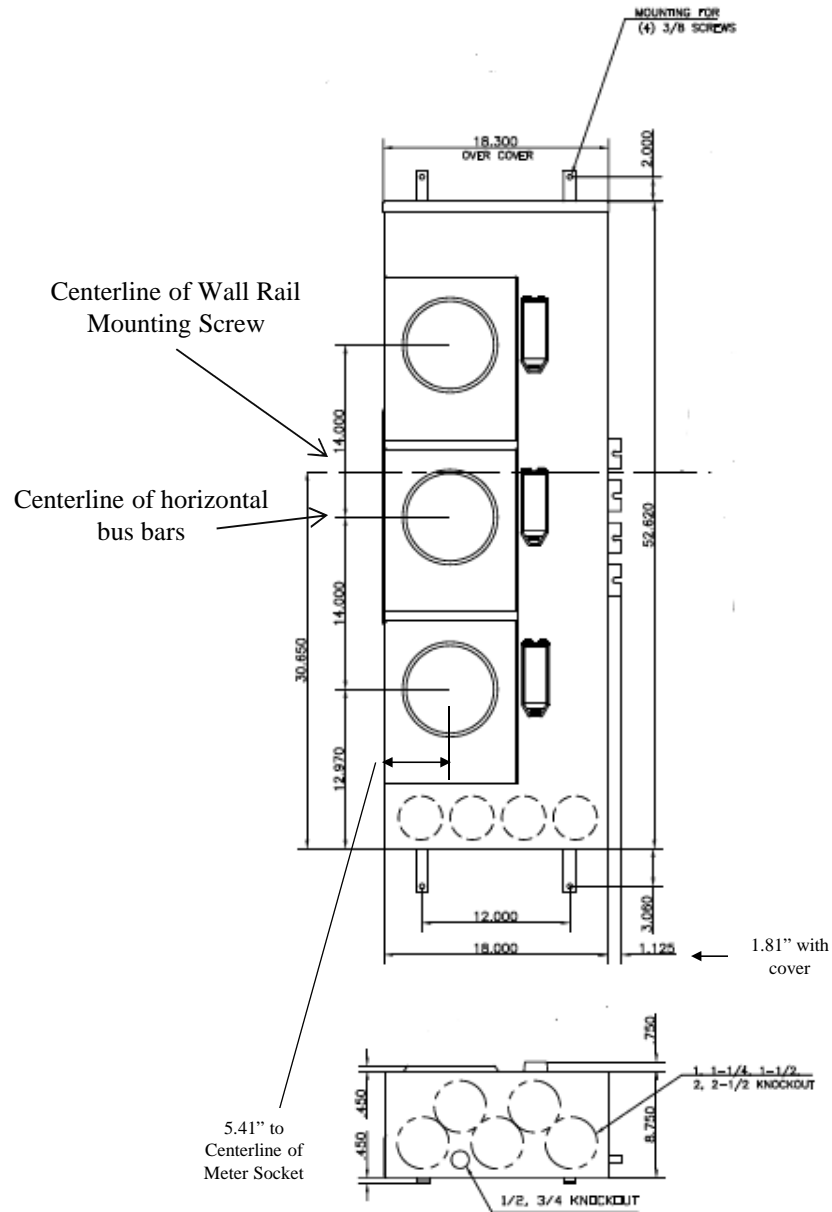

Front View

This unit includes factory installed 7th jaw kit (7 terminal unit)

This unit has lever bypass type meter sockets

Top view has blank end walls (no knockouts)

Bottom View

imagination at work

METER MOD III-3PH 1200A HORIZONTAL BUSSING
(3)225A RINGLESS SOCKETS-LEVER BYPASS-N3R ENCL

REF NO	CAT NO	DWG DATE	REV #
96-1988	TMPR312322R	1/8/2015	01