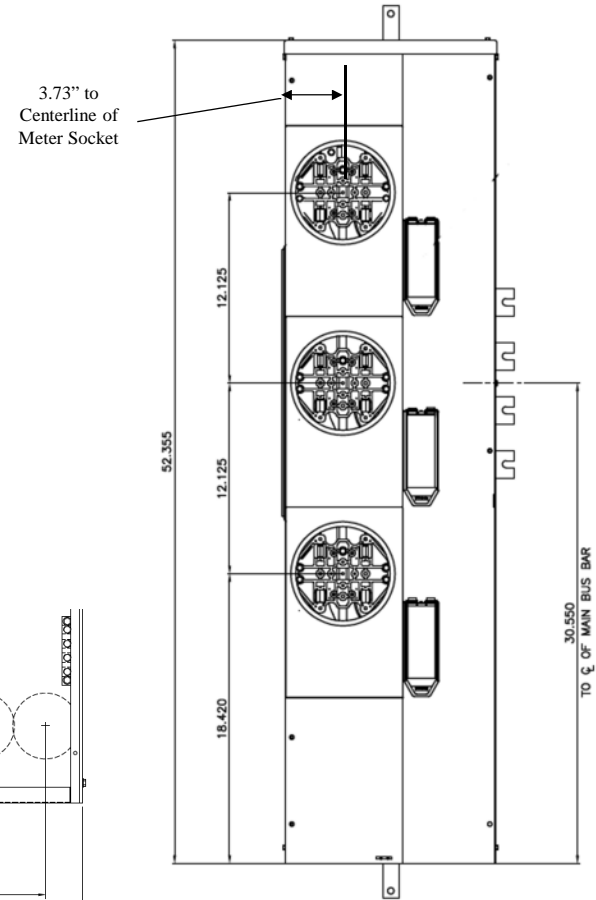

Side View

Front View

Front Layout View

This unit has horned bypass meter sockets
Top view has blank end walls (no knockouts)

Bottom View

"Z" = C OF 1" RING
 "Y" = C OF 1-1/4" RING
 "X" = C OF 1-1/2" RING
 "W" = C OF 2" RING

imagination at work

METER MOD III - 1PH 800A HORIZONTAL BUSSING N3R ENCL
 (3) 200A RINGLESS SOCKETS W/ HORNED BYPASS

| REF NO | CAT NO | DWG DATE | REV # |
|---------|-------------|----------|-------|
| 96-4357 | TMPR8320RHB | 1/8/2015 | 01 |