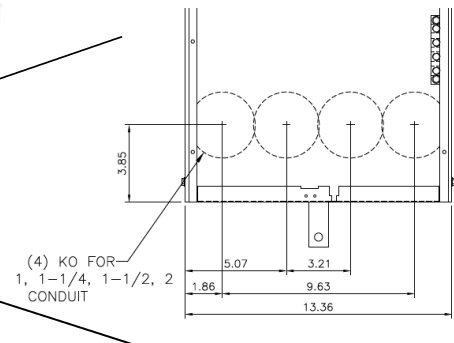

Side View

Front View

Front Layout View

This unit has horned bypass meter sockets
Top view has blank end walls (no knockouts)

Bottom View

"Z" = C OF 1" RING
 "Y" = C OF 1-1/4" RING
 "X" = C OF 1-1/2" RING
 "W" = C OF 2" RING

imagination at work

METER MOD III - 1PH 800A HORIZONTAL BUSSING N3R ENCL
 (3) 200A RINGLESS SOCKETS W/ HORNED BYPASS

| REF NO | CAT NO | DWG DATE | REV # |
|---------|-------------|----------|-------|
| 96-4357 | TMPR8320RHB | 1/8/2015 | 01 |