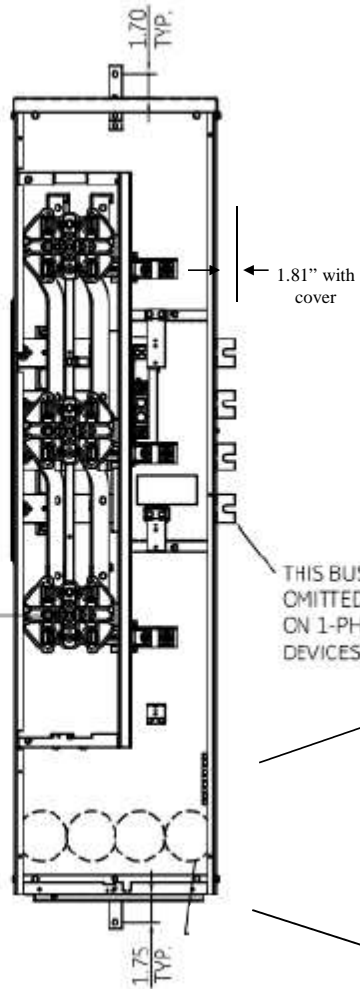

Side View

Front View

Front Layout View

This unit has horned bypass meter sockets
Top view has blank end walls (no knockouts)

Bottom View

"Z" = C OF 1" RING
 "Y" = C OF 1-1/4" RING
 "X" = C OF 1-1/2" RING
 "W" = C OF 2" RING

imagination at work

METER MOD III - 1PH 800A HORIZONTAL BUSSING N3R ENCL
 (3) 200A RINGLESS SOCKETS W/ HORNED BYPASS

| REF NO | CAT NO | DWG DATE | REV # |
|---------|-------------|----------|-------|
| 96-4357 | TMPR8320RHB | 1/8/2015 | 01 |