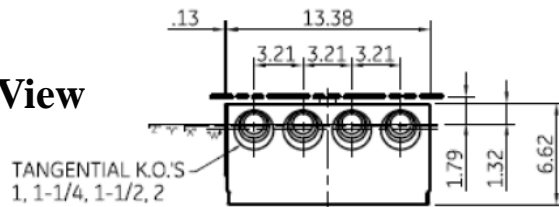

Side View

Front View

Front Layout View

This unit has horned bypass meter sockets
Top view has blank end walls (no knockouts)

Bottom View

"Z" = C OF 1" RING
 "Y" = C OF 1-1/4" RING
 "X" = C OF 1-1/2" RING
 "W" = C OF 2" RING

imagination at work

METER MOD III - 1PH 800A HORIZONTAL BUSSING N3R ENCL
 (3) 200A RINGLESS SOCKETS W/ HORNED BYPASS

| REF NO | CAT NO | DWG DATE | REV # |
|---------|-------------|----------|-------|
| 96-4357 | TMPR8320RHB | 1/8/2015 | 01 |