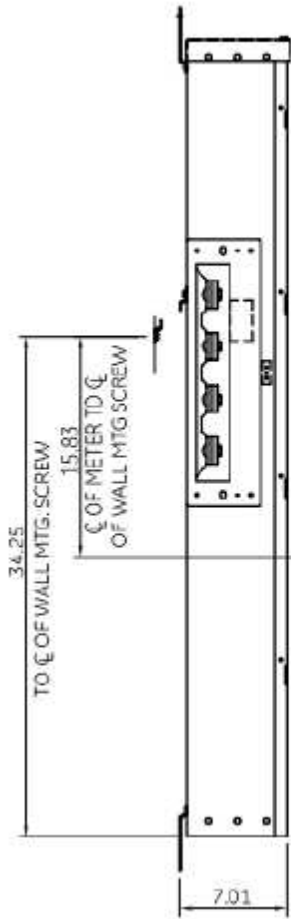

Side View

Front View

Front Layout View

This unit has horned bypass meter sockets
Top view has blank end walls (no knockouts)

Bottom View

"Z" = C OF 1" RING
 "Y" = C OF 1-1/4" RING
 "X" = C OF 1-1/2" RING
 "W" = C OF 2" RING

imagination at work

METER MOD III - 1PH 800A HORIZONTAL BUSSING N3R ENCL
 (3) 200A RINGLESS SOCKETS W/ HORNED BYPASS

| REF NO | CAT NO | DWG DATE | REV # |
|---------|-------------|----------|-------|
| 96-4357 | TMPR8320RHB | 1/8/2015 | 01 |