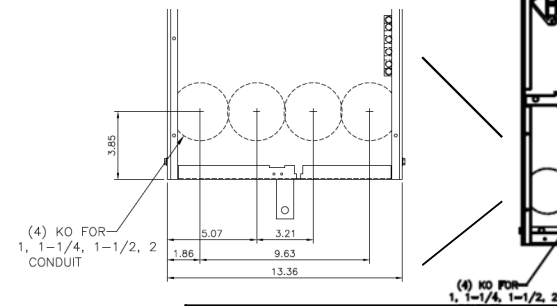

Side View

Front Layout View

Front View

Top view has blank end walls
(no knockouts)

This unit has horned bypass
meter sockets

Bottom View

"Z" = C OF 1" RING
 "Y" = C OF 1-1/4" RING
 "X" = C OF 1-1/2" RING
 "W" = C OF 2" RING

 **imagination at work**

METER MOD III – 1PH 800A HORIZONTAL BUSSING N3R ENCL
 (4) 200A RINGLESS SOCKETS W/ HORNED BYPASS

| REF NO | CAT NO | DWG DATE | REV # |
|---------|-------------|----------|-------|
| 96-4357 | TMPR8420RHB | 1/8/2015 | 01 |