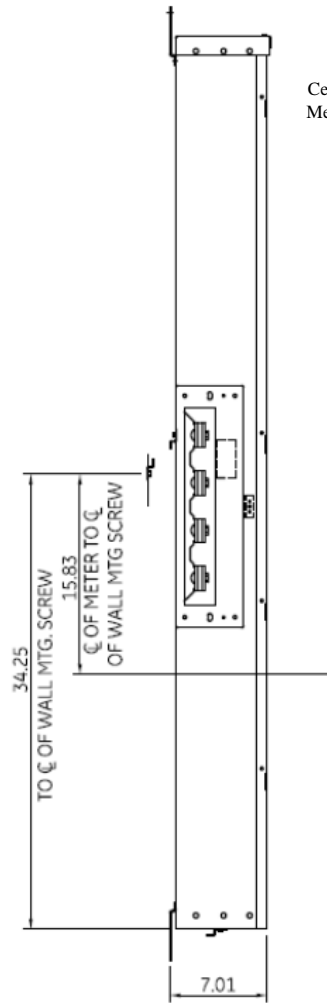

Side View

Front Layout View

Front View

Top view has blank end walls
(no knockouts)

This unit has horned bypass
meter sockets

Bottom View

"Z" = C OF 1" RING
 "Y" = C OF 1-1/4" RING
 "X" = C OF 1-1/2" RING
 "W" = C OF 2" RING

 **imagination at work**

METER MOD III – 1PH 800A HORIZONTAL BUSSING N3R ENCL
 (4) 200A RINGLESS SOCKETS W/ HORNED BYPASS

| REF NO | CAT NO | DWG DATE | REV # |
|---------|-------------|----------|-------|
| 96-4357 | TMPR8420RHB | 1/8/2015 | 01 |