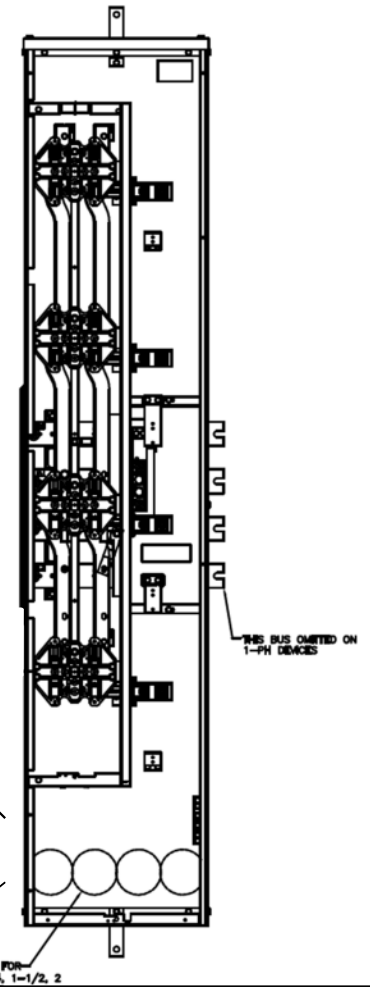

Side View

Front Layout View

Front View

Top view has blank end walls
(no knockouts)

This unit has horned bypass
meter sockets

Bottom View

"Z" = C OF 1" RING
 "Y" = C OF 1-1/4" RING
 "X" = C OF 1-1/2" RING
 "W" = C OF 2" RING

 **imagination at work**

METER MOD III – 1PH 800A HORIZONTAL BUSSING N3R ENCL
 (4) 200A RINGLESS SOCKETS W/ HORNED BYPASS

| REF NO | CAT NO | DWG DATE | REV # |
|---------|-------------|----------|-------|
| 96-4357 | TMPR8420RHB | 1/8/2015 | 01 |