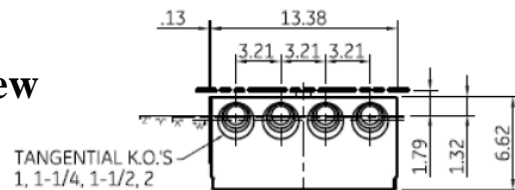

Side View

Front Layout View

Front View

Top view has blank end walls
(no knockouts)

This unit has horned bypass
meter sockets

Bottom View

"Z" = C OF 1" RING
 "Y" = C OF 1-1/4" RING
 "X" = C OF 1-1/2" RING
 "W" = C OF 2" RING

 **imagination at work**

METER MOD III – 1PH 800A HORIZONTAL BUSSING N3R ENCL
 (4) 200A RINGLESS SOCKETS W/ HORNED BYPASS

| REF NO | CAT NO | DWG DATE | REV # |
|---------|-------------|----------|-------|
| 96-4357 | TMPR8420RHB | 1/8/2015 | 01 |