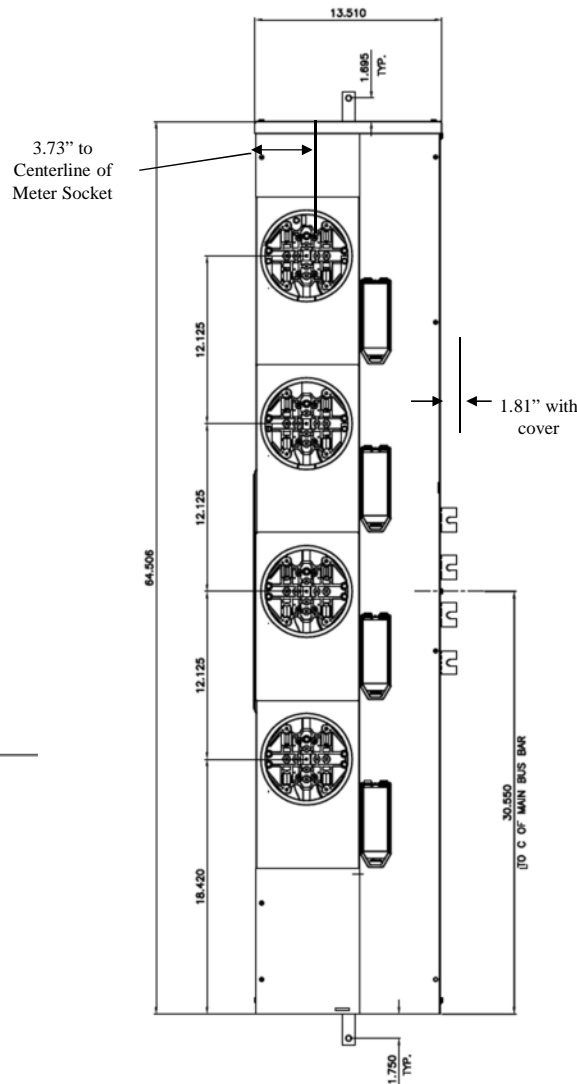

Side View

Front Layout View

Front View

Top view has blank end walls
(no knockouts)

This unit has horned bypass
meter sockets

Bottom View

"Z" = C OF 1" RING
 "Y" = C OF 1-1/4" RING
 "X" = C OF 1-1/2" RING
 "W" = C OF 2" RING

 **imagination at work**

METER MOD III – 1PH 800A HORIZONTAL BUSSING N3R ENCL
 (4) 200A RINGLESS SOCKETS W/ HORNED BYPASS

| REF NO | CAT NO | DWG DATE | REV # |
|---------|-------------|----------|-------|
| 96-4357 | TMPR8420RHB | 1/8/2015 | 01 |