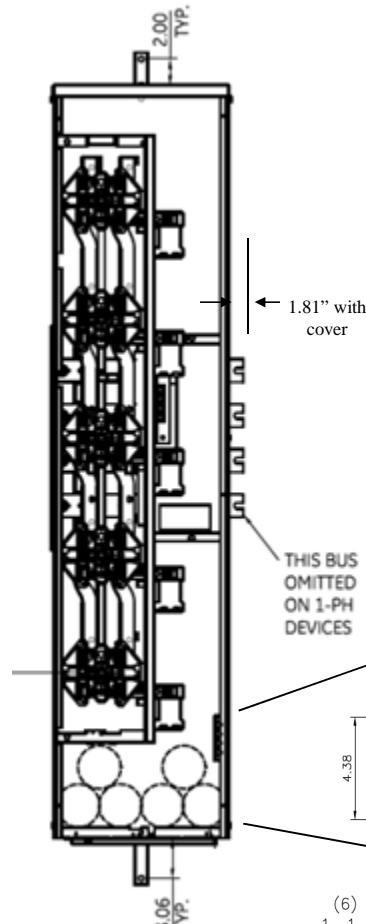

Side View

Front View

Front Layout View

Top view has blank end walls (no knockouts)

This unit has horned bypass meter sockets

(6) KO FOR
1, 1-1/4, 1-1/2
CONDUIT

Bottom View

Z=C OF 1-1/2" RING
Y=C OF 1-1/4" RING
X=C OF 3/4" & 1" RING

TANGENTIAL K.O.'S
3/4, 1, 1-1/4, 1-1/2

imagination at work

METER MOD III - 1PH 800A HORIZONTAL BUSSING N3R ENCL
(5) 125A RINGLESS SOCKETS W/ HORNED BYPASS

REF NO	CAT NO	DWG DATE	REV #
96-4356	TMPR8512RHB	1/8/2015	01