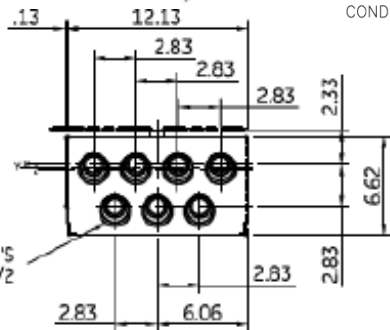

Side View

Front View

Front Layout View

Top view has blank end walls (no knockouts)

This unit has horned bypass meter sockets

(6) KO FOR
1, 1-1/4, 1-1/2
CONDUIT

Bottom View

Z=C OF 1-1/2" RING
Y=C OF 1-1/4" RING
X=C OF 3/4" & 1" RING

TANGENTIAL K.O.'S
3/4, 1, 1-1/4, 1-1/2

imagination at work

METER MOD III - 1PH 800A HORIZONTAL BUSSING N3R ENCL
(5) 125A RINGLESS SOCKETS W/ HORNED BYPASS

REF NO	CAT NO	DWG DATE	REV #
96-4356	TMPR8512RHB	1/8/2015	01