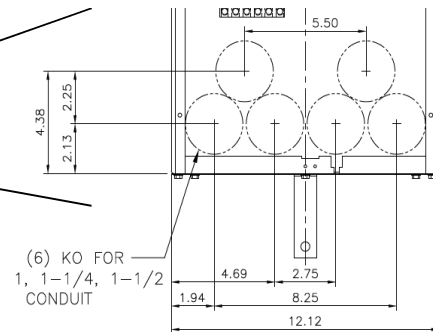

Side View

Front View

Front Layout View

Top view has blank end walls (no knockouts)

This unit has horned bypass meter sockets

(6) KO FOR
1, 1-1/4, 1-1/2
CONDUIT

Bottom View

Z=C OF 1-1/2" RING
Y=C OF 1-1/4" RING
X=C OF 3/4" & 1" RING

TANGENTIAL K.O.'S
3/4, 1, 1-1/4, 1-1/2

imagination at work

METER MOD III - 1PH 800A HORIZONTAL BUSSING N3R ENCL
(5) 125A RINGLESS SOCKETS W/ HORNED BYPASS

REF NO	CAT NO	DWG DATE	REV #
96-4356	TMPR8512RHB	1/8/2015	01