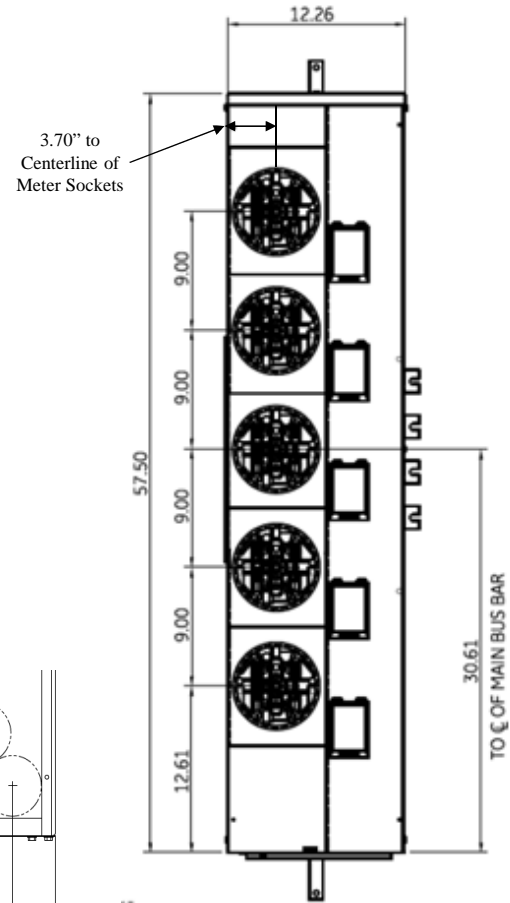

Side View

Front View

Front Layout View

Top view has blank end walls (no knockouts)

This unit has horned bypass meter sockets

(6) KO FOR
1, 1-1/4, 1-1/2
CONDUIT

Bottom View

Z=C OF 1-1/2" RING
Y=C OF 1-1/4" RING
X=C OF 3/4" & 1" RING

TANGENTIAL K.O.'S
3/4, 1, 1-1/4, 1-1/2

imagination at work

METER MOD III - 1PH 800A HORIZONTAL BUSSING N3R ENCL
(5) 125A RINGLESS SOCKETS W/ HORNED BYPASS

REF NO	CAT NO	DWG DATE	REV #
96-4356	TMPR8512RHB	1/8/2015	01