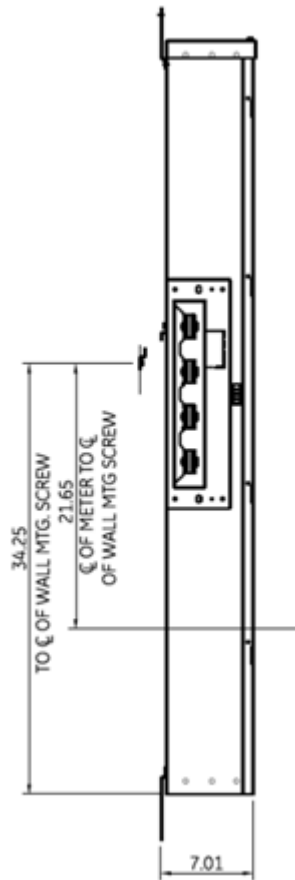

Side View

Front View

Front Layout View

Top view has blank end walls (no knockouts)

This unit has horned bypass meter sockets

(6) KO FOR
1, 1-1/4, 1-1/2
CONDUIT

Bottom View

Z=C OF 1-1/2" RING
Y=C OF 1-1/4" RING
X=C OF 3/4" & 1" RING

TANGENTIAL K.O.'S
3/4, 1, 1-1/4, 1-1/2

imagination at work

METER MOD III - 1PH 800A HORIZONTAL BUSSING N3R ENCL
(5) 125A RINGLESS SOCKETS W/ HORNED BYPASS

REF NO	CAT NO	DWG DATE	REV #
96-4356	TMPR8512RHB	1/8/2015	01