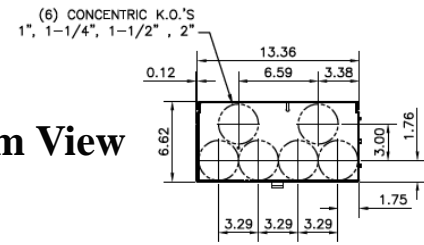

Side View

Front View

Front Layout View

Bottom View

Top view has blank end walls
(no knockouts)

Centerline of horizontal bussing for this unit is 41.01" from the bottom. The Tmpr8520R unit is 28.88" from the bottom

imagination at work

METER MOD III – 1PH 800A HORIZONTAL BUSSING
(5)200A RINGLESS SOCKETS N3R ENCL HIGH BUS C-LINE

REF NO	CAT NO	DWG DATE	REV #
96-6084	TMpr8520RBus	1/8/2015	01