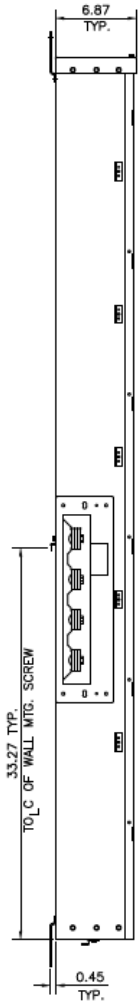

Side View

Front View

Front Layout View

Bottom View

Top view has blank end walls
(no knockouts)

Centerline of horizontal bussing for this unit is 41.01" from the bottom. The Tmpr8520R unit is 28.88" from the bottom

imagination at work

METER MOD III – 1PH 800A HORIZONTAL BUSSING
(5)200A RINGLESS SOCKETS N3R ENCL HIGH BUS C-LINE

REF NO	CAT NO	DWG DATE	REV #
96-6084	TMpr8520RBus	1/8/2015	01