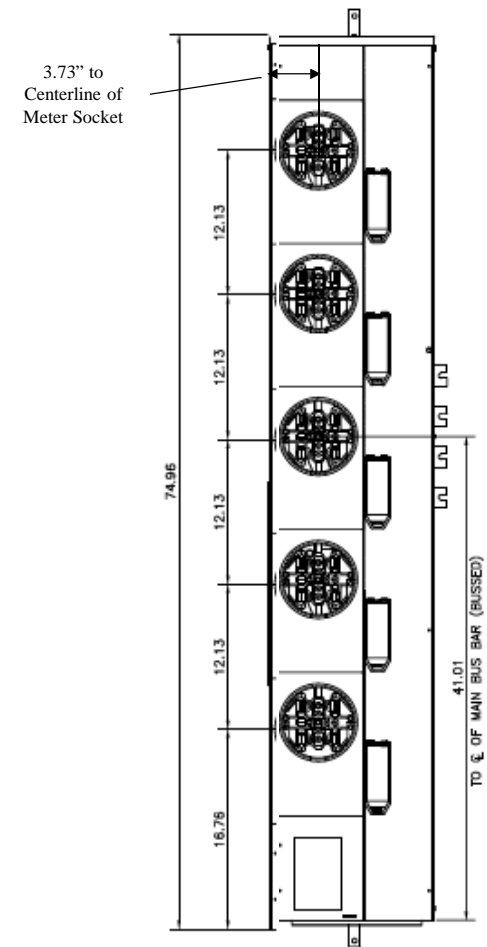

Side View

Front View

Front Layout View

Bottom View

Top view has blank end walls
(no knockouts)

Centerline of horizontal bussing for this unit is 41.01" from the bottom. The Tmpr8520R unit is 28.88" from the bottom

imagination at work

METER MOD III – 1PH 800A HORIZONTAL BUSSING
(5)200A RINGLESS SOCKETS N3R ENCL HIGH BUS C-LINE

REF NO	CAT NO	DWG DATE	REV #
96-6084	TMpr8520RBus	1/8/2015	01