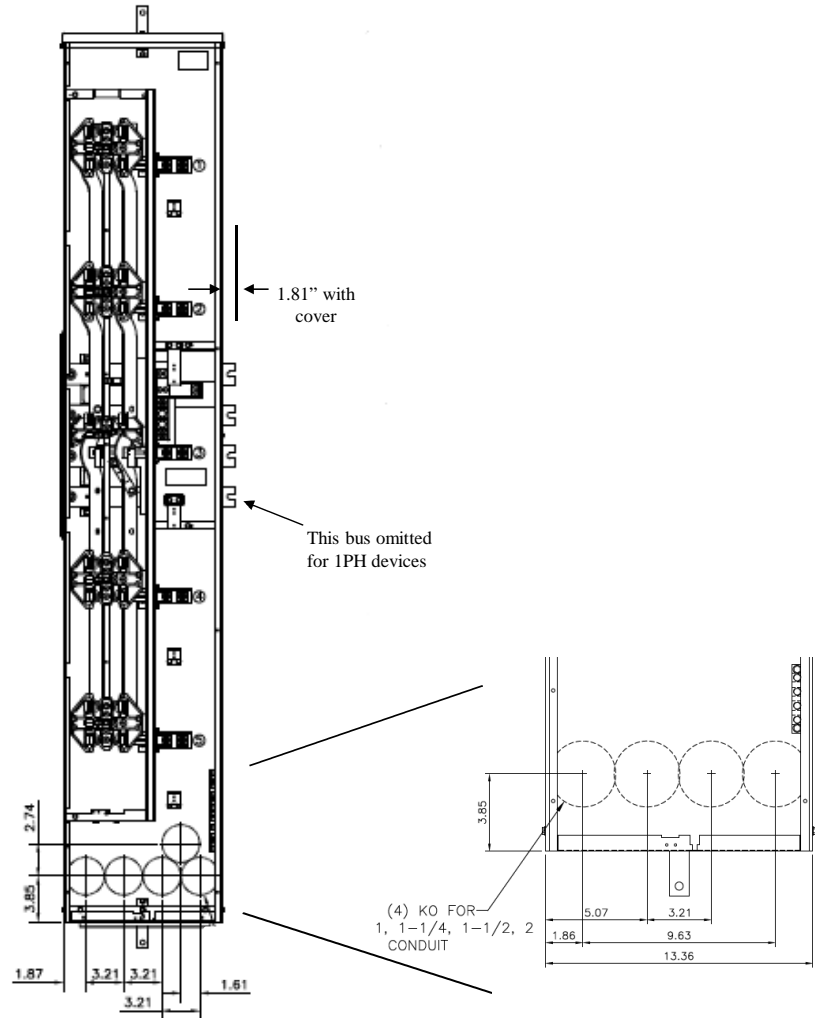

Side View

Front View

Front Layout View

Bottom View

Top view has blank end walls
(no knockouts)

Centerline of horizontal bussing for this unit is 41.01" from the bottom. The Tmpr8520R unit is 28.88" from the bottom

imagination at work

METER MOD III – 1PH 800A HORIZONTAL BUSSING
(5)200A RINGLESS SOCKETS N3R ENCL HIGH BUS C-LINE

REF NO	CAT NO	DWG DATE	REV #
96-6084	TMpr8520RBus	1/8/2015	01