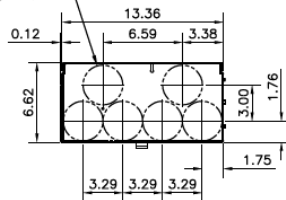

**Side View Front View**

**Front Layout View**

(4) KO FOR  
1, 1-1/4, 1-1/2, 2  
CONDUIT

(6) CONCENTRIC K.O.'S  
1", 1-1/4", 1-1/2", 2"

**Bottom View**

Top view has blank end walls (no knockouts)

This unit has horned bypass meter sockets

imagination at work

METER MOD III - 1PH 800A HORIZONTAL BUSSING N3R ENCL  
(5) 200A RINGLESS SOCKETS W/HORNED BYPASS

REF NO	CAT NO	DWG DATE	REV #
96-6084	TMPR8520RHB	1/8/2015	01