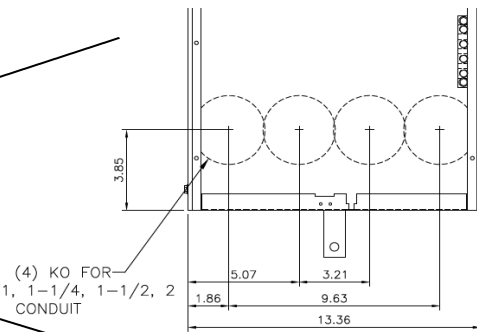

**Side View Front View**

**Front Layout View**

(4) KO FOR  
1, 1-1/4, 1-1/2, 2  
CONDUIT

(6) CONCENTRIC K.O.'S  
1", 1-1/4", 1-1/2", 2"

**Bottom View**

Top view has blank end walls (no knockouts)

This unit has horned bypass meter sockets

imagination at work

METER MOD III - 1PH 800A HORIZONTAL BUSSING N3R ENCL  
(5) 200A RINGLESS SOCKETS W/HORNED BYPASS

REF NO	CAT NO	DWG DATE	REV #
96-6084	TMPR8520RHB	1/8/2015	01