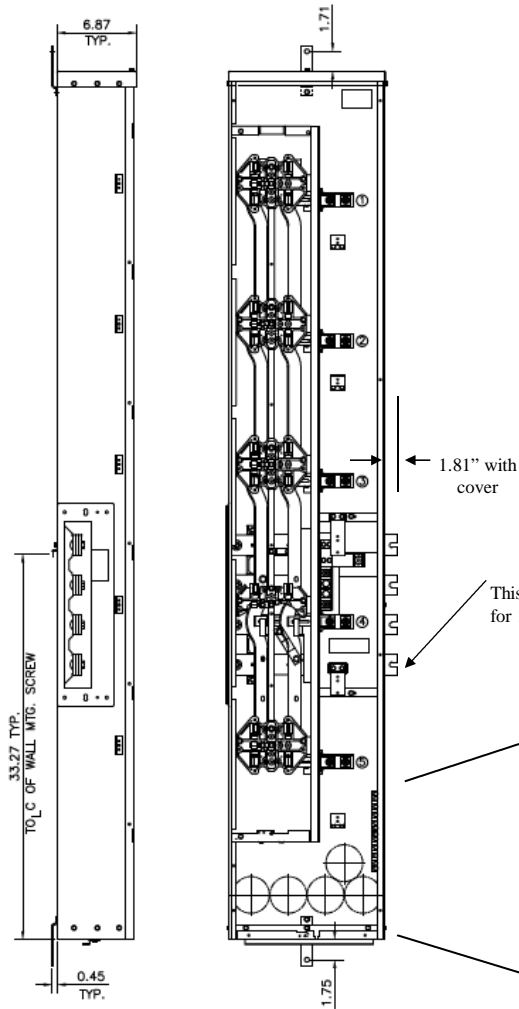

**Side View Front View**

**Front Layout View**

(4) KO FOR  
1, 1-1/4, 1-1/2, 2  
CONDUIT

(6) CONCENTRIC K.O.'S  
1", 1-1/4", 1-1/2", 2"

**Bottom View**

Top view has blank end walls (no knockouts)

This unit has horned bypass meter sockets

imagination at work

METER MOD III - 1PH 800A HORIZONTAL BUSSING N3R ENCL  
(5) 200A RINGLESS SOCKETS W/HORNED BYPASS

REF NO	CAT NO	DWG DATE	REV #
96-6084	TMPR8520RHB	1/8/2015	01