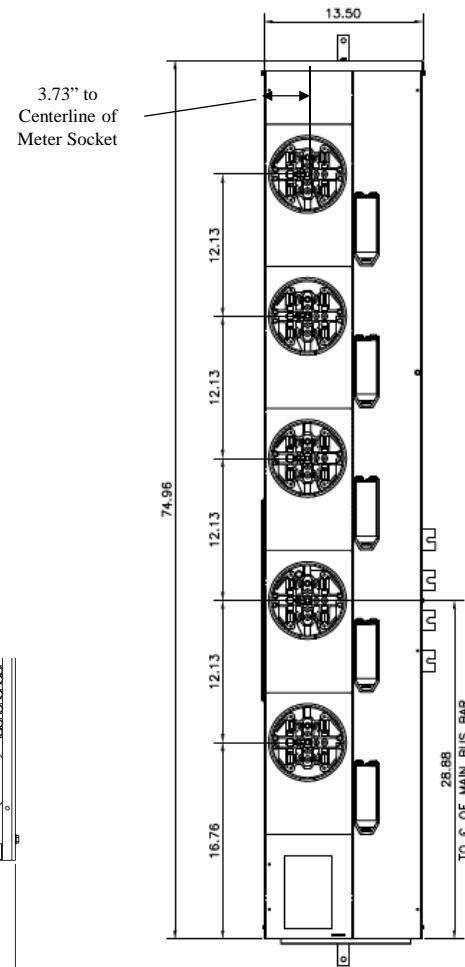

**Side View Front View**

**Front Layout View**

(4) KO FOR  
1, 1-1/4, 1-1/2, 2  
CONDUIT

(6) CONCENTRIC K.O.'S  
1", 1-1/4", 1-1/2", 2"

**Bottom View**

Top view has blank end walls (no knockouts)

This unit has horned bypass meter sockets

imagination at work

METER MOD III - 1PH 800A HORIZONTAL BUSSING N3R ENCL  
(5) 200A RINGLESS SOCKETS W/HORNED BYPASS

REF NO	CAT NO	DWG DATE	REV #
96-6084	TMPR8520RHB	1/8/2015	01