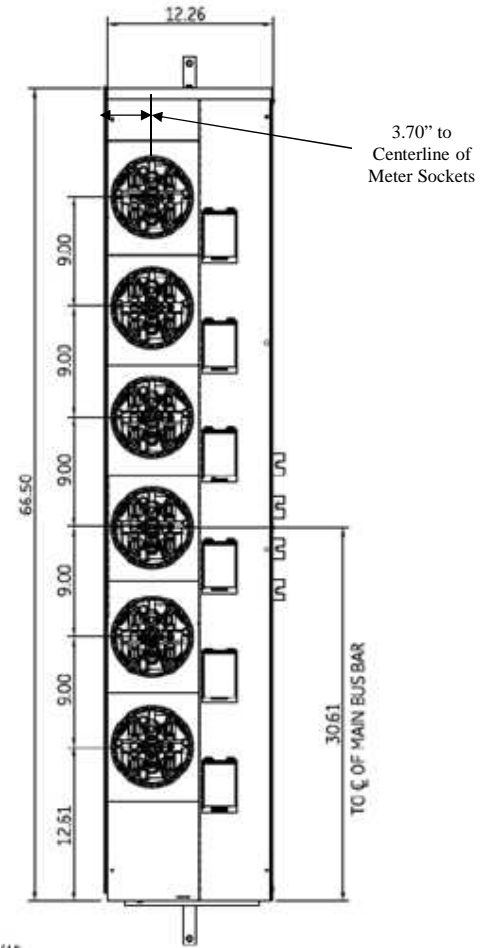

Side View

Front View

Front Layout View

This unit has horned bypass meter sockets
Top view has blank end walls (no knockouts)

Bottom View

Z=C OF 1-1/2" RING
Y=C OF 1-1/4" RING
X=C OF 3/4" & 1" RING

TANGENTIAL K.O.'S
3/4, 1, 1-1/4, 1-1/2

imagination at work

METER MOD III – 1PH 800A HORIZONTAL BUSSING N3R ENCL
(6) 125A RINGLESS SOCKETS W/ HORNED BYPASS

REF NO	CAT NO	DWG DATE	REV #
96-4356	TMPR8612RHB	1/8/2015	01