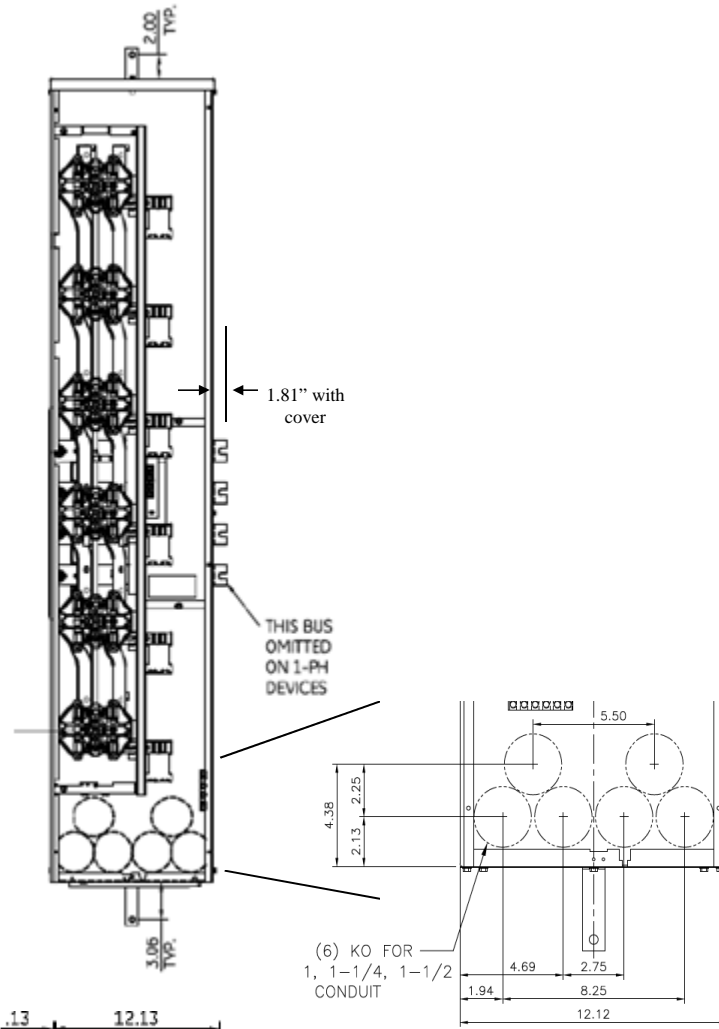

Side View

Front View

Front Layout View

This unit has horned bypass meter sockets
Top view has blank end walls (no knockouts)

Bottom View

Z=C OF 1-1/2" RING
Y=C OF 1-1/4" RING
X=C OF 3/4" & 1" RING

TANGENTIAL K.O.'S
3/4, 1, 1-1/4, 1-1/2

imagination at work

METER MOD III – 1PH 800A HORIZONTAL BUSSING N3R ENCL
(6) 125A RINGLESS SOCKETS W/ HORNED BYPASS

REF NO	CAT NO	DWG DATE	REV #
96-4356	TMPR8612RHB	1/8/2015	01