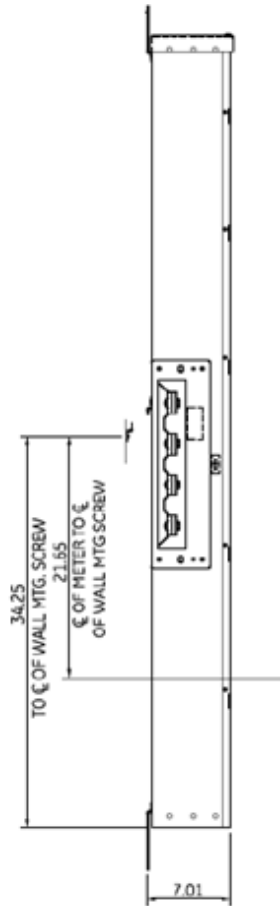

Side View

Front View

Front Layout View

This unit has horned bypass meter sockets
Top view has blank end walls (no knockouts)

Bottom View

Z=C OF 1-1/2" RING
Y=C OF 1-1/4" RING
X=C OF 3/4" & 1" RING

TANGENTIAL K.O.'S
3/4, 1, 1-1/4, 1-1/2

imagination at work

METER MOD III – 1PH 800A HORIZONTAL BUSSING N3R ENCL
(6) 125A RINGLESS SOCKETS W/ HORNED BYPASS

REF NO	CAT NO	DWG DATE	REV #
96-4356	TMPR8612RHB	1/8/2015	01