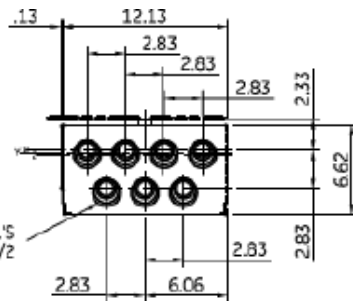

Side View

Front View

Front Layout View

This unit has horned bypass meter sockets
Top view has blank end walls (no knockouts)

Bottom View

Z=C OF 1-1/2" RING
Y=C OF 1-1/4" RING
X=C OF 3/4" & 1" RING

TANGENTIAL K.O.'S
3/4, 1, 1-1/4, 1-1/2

imagination at work

METER MOD III – 1PH 800A HORIZONTAL BUSSING N3R ENCL
(6) 125A RINGLESS SOCKETS W/ HORNED BYPASS

REF NO	CAT NO	DWG DATE	REV #
96-4356	TMPR8612RHB	1/8/2015	01