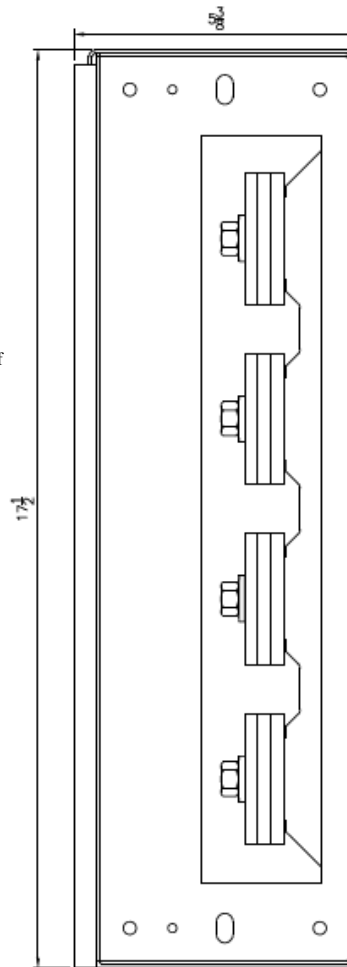

Front View

Side View

imagination at work

METER MOD III – SPACER
4-INCH, 4 CROSS BUS RATED AT 1200A

REF NO	CAT NO	DWG DATE	REV #
96-6042	TMPS12	1/8/2015	01