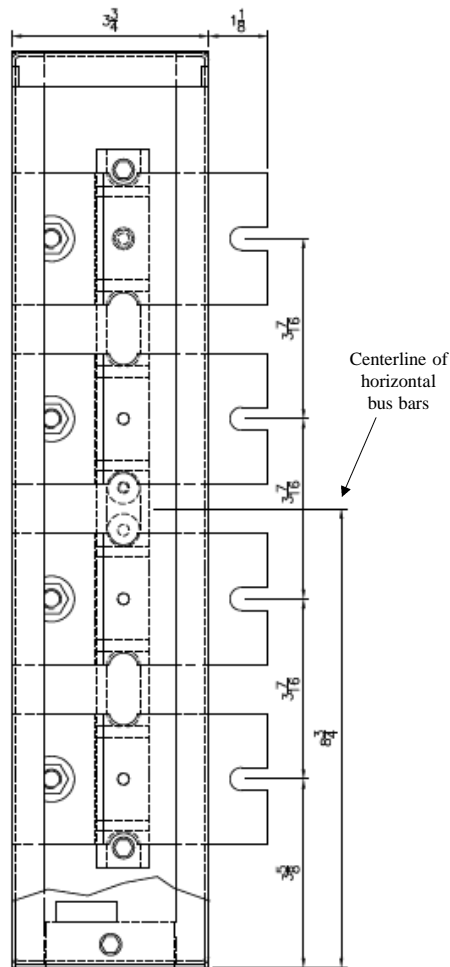

Front View

Side View

imagination at work

METER MOD III – SPACER
4-INCH, 4 CROSS BUS RATED AT 1200A

REF NO	CAT NO	DWG DATE	REV #
96-6042	TMPS12	1/8/2015	01