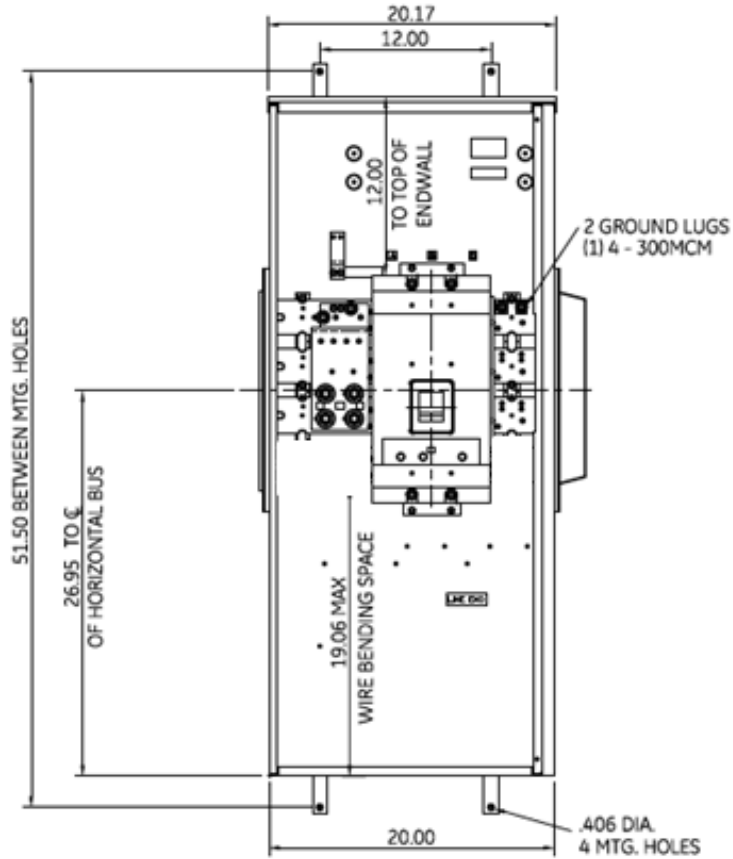

Front View

Side View

Bottom View

Incoming Cable Sizes:

- Phase (AL): (4) 250-500MCM/ Phase
- Phase (CU): (4) 250-500MCM/ Phase
- Neutral (AL/CU): (4) 250-500MCM

imagination at work

METER MOD III-1200A MAIN BREAKER SECT N3R ENCL
65KAIC 1PH 3W 120/240V TOP/BOTTOM FEED

REF NO	CAT NO	DWG DATE	REV #
96-2631	TMPSB12R	1/8/2015	01