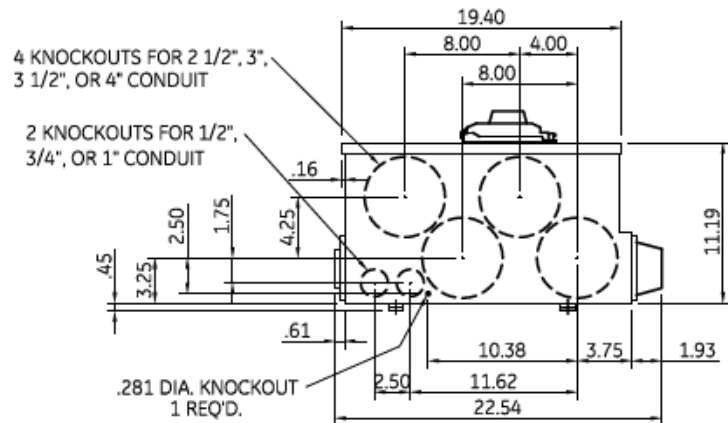

Front View

Side View

Bottom View

Incoming Cable Sizes:

- Phase (AL): (4) 250-500MCM/ Phase
- Phase (CU): (4) 250-500MCM/ Phase
- Neutral (AL/CU): (4) 250-500MCM

imagination at work

METER MOD III-1200A MAIN BREAKER SECT N3R ENCL
65KAIC 1PH 3W 120/240V TOP/BOTTOM FEED

REF NO	CAT NO	DWG DATE	REV #
96-2631	TMPSB12R	1/8/2015	01