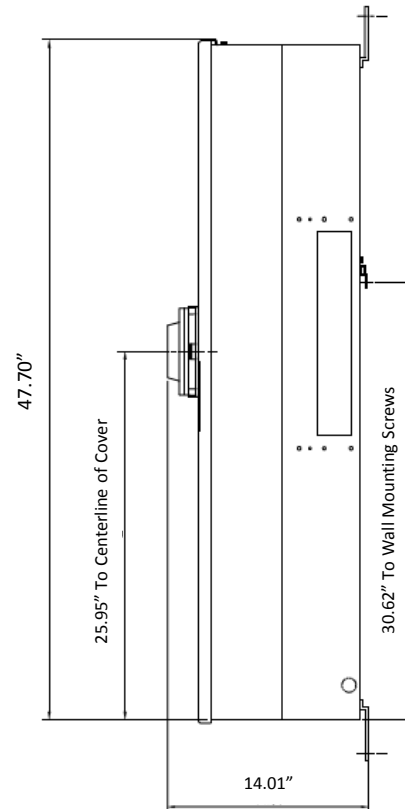

Front View

Side View

Bottom View

Incoming Cable Sizes:

- Phase (AL): (4) 250-500MCM/ Phase
- Phase (CU): (4) 250-500MCM/ Phase
- Neutral (AL/CU): (4) 250-500MCM

imagination at work

METER MOD III-1200A MAIN BREAKER SECT N3R ENCL
65KAIC 1PH 3W 120/240V TOP/BOTTOM FEED

REF NO	CAT NO	DWG DATE	REV #
96-2631	TMPSB12R	1/8/2015	01