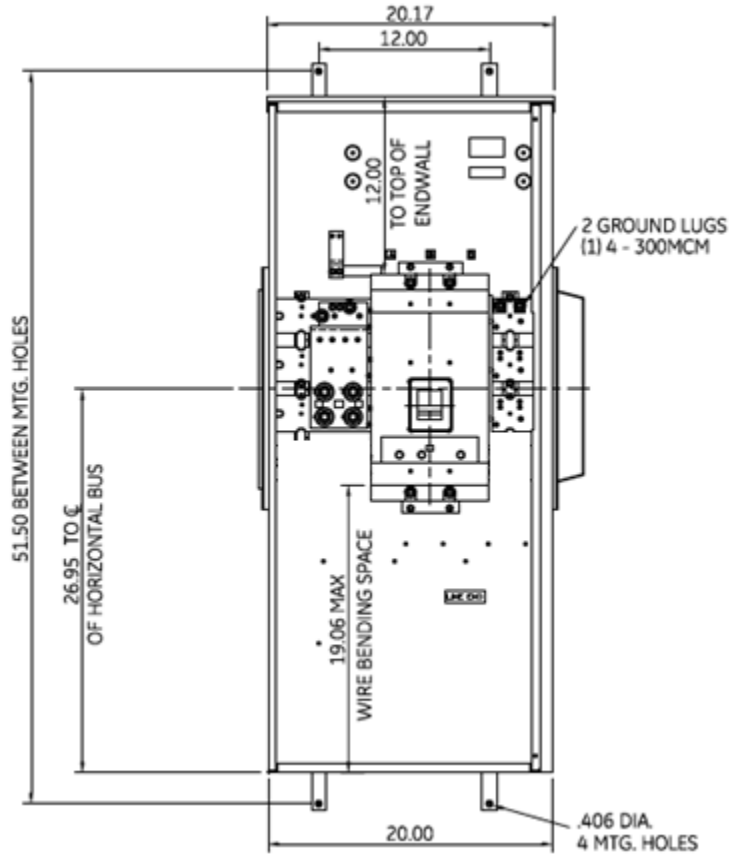

Front View

Side View

Incoming Cable Sizes:

- Phase (A1): (3) 3/0-500MCM/ Phase
- Phase (CU): (3) 3/0-500MCM/ Phase
- Neutral (AL/CU): (4) 250-500MCM

Bottom View

imagination at work

METER MOD III-800A MAIN BREAKER SECT N3R ENCL
65KAIC 1PH 3W 120/240V TOP/BOTTOM FEED

REF NO	CAT NO	DWG DATE	REV #
96-2631	TMPSB8R	1/8/2015	01