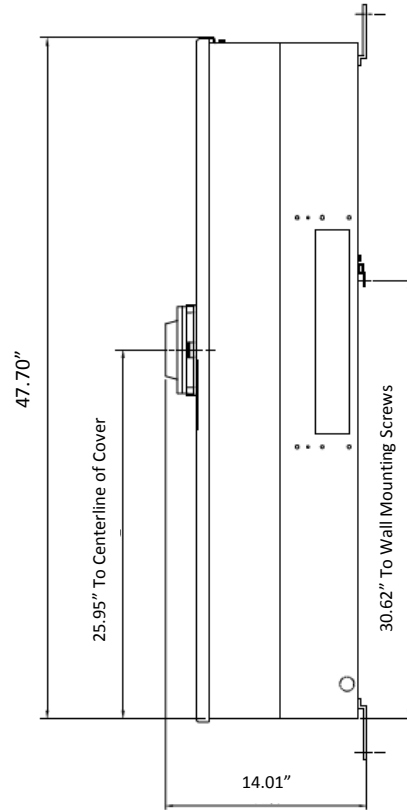

Front View

Side View

Incoming Cable Sizes:

- Phase (A1): (3) 3/0-500MCM/ Phase
- Phase (CU): (3) 3/0-500MCM/ Phase
- Neutral (AL/CU): (4) 250-500MCM

Bottom View

imagination at work

METER MOD III-800A MAIN BREAKER SECT N3R ENCL
65KAIC 1PH 3W 120/240V TOP/BOTTOM FEED

REF NO	CAT NO	DWG DATE	REV #
96-2631	TMPSB8R	1/8/2015	01