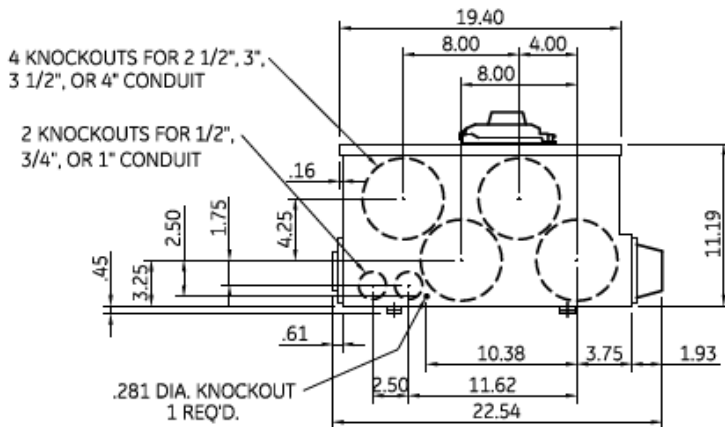

Front View

Side View

Incoming Cable Sizes:

- Phase (A1): (3) 3/0-500MCM/ Phase
- Phase (CU): (3) 3/0-500MCM/ Phase
- Neutral (AL/CU): (4) 250-500MCM

Bottom View

imagination at work

METER MOD III-800A MAIN BREAKER SECT N3R ENCL
65KAIC 1PH 3W 120/240V TOP/BOTTOM FEED

REF NO	CAT NO	DWG DATE	REV #
96-2631	TMPSB8R	1/8/2015	01