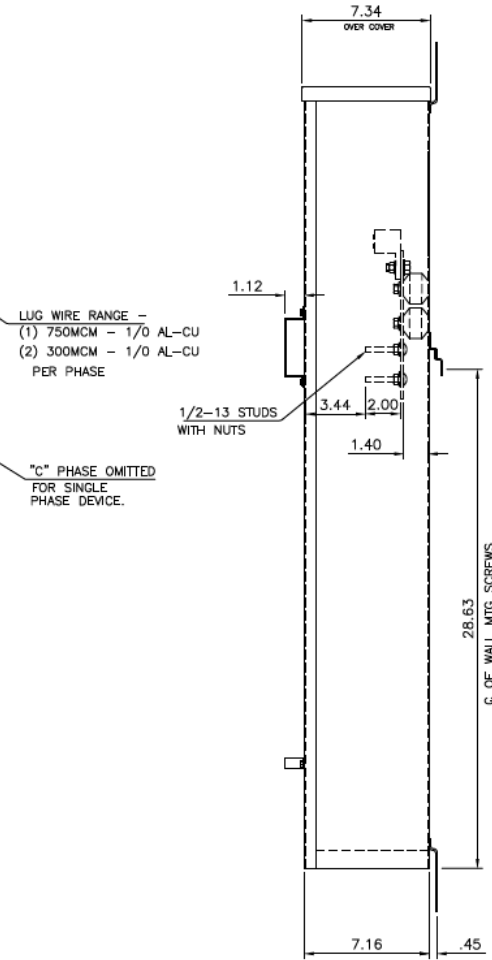

Front View

Side View

- Incoming Cable Sizes:**
- (1) 1/0-750MCM/ Phase (AL/CU)
 - or-
 - (2) 1/0-300MCM/Phase (AL/CU)

 - (1) 1/0-750MCM/Neutral (AL/CU)
 - or-
 - (2) 1/0-300MCM/Neutral (AL/CU)

Bottom View

METER MOD III-400A MAIN PULL BOX SECT N3R ENCL
100KAIC 1PH 3W 120/240V TOP/BOTTOM FEED

REF NO	CAT NO	DWG DATE	REV #
96-1955	TMPU4R	1/8/2015	01