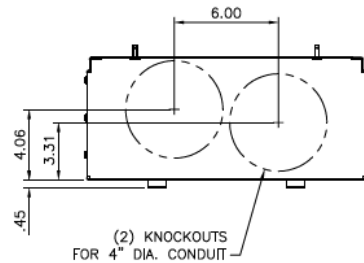

Front View

Side View

- Incoming Cable Sizes:**
- (1) 1/0-750MCM/ Phase (AL/CU)
 - or-
 - (2) 1/0-300MCM/Phase (AL/CU)

 - (1) 1/0-750MCM/Neutral (AL/CU)
 - or-
 - (2) 1/0-300MCM/Neutral (AL/CU)

Bottom View

METER MOD III-400A MAIN PULL BOX SECT N3R ENCL
100KAIC 1PH 3W 120/240V TOP/BOTTOM FEED

REF NO	CAT NO	DWG DATE	REV #
96-1955	TMPU4R	1/8/2015	01