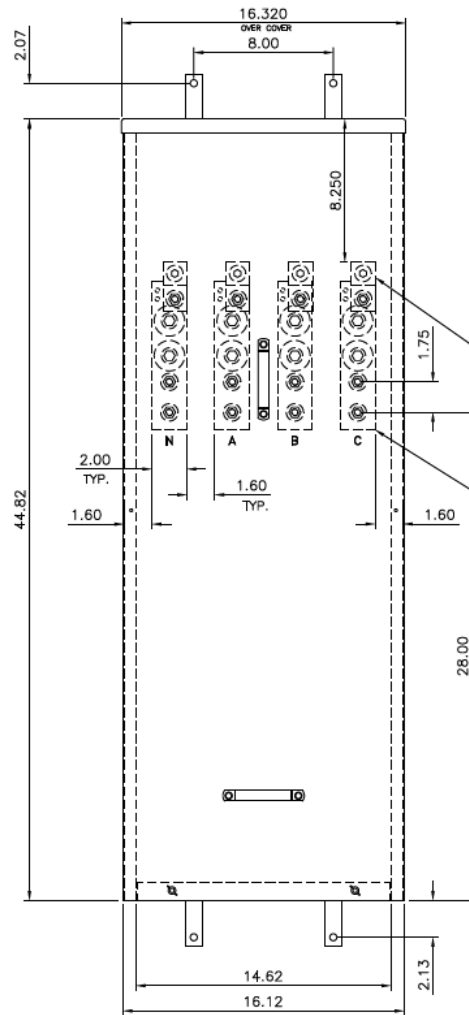

Front View

Side View

- Incoming Cable Sizes:**
- (1) 1/0-750MCM/ Phase (AL/CU)
 - or-
 - (2) 1/0-300MCM/Phase (AL/CU)

 - (1) 1/0-750MCM/Neutral (AL/CU)
 - or-
 - (2) 1/0-300MCM/Neutral (AL/CU)

Bottom View

METER MOD III-400A MAIN PULL BOX SECT N3R ENCL
100KAIC 1PH 3W 120/240V TOP/BOTTOM FEED

REF NO	CAT NO	DWG DATE	REV #
96-1955	TMPU4R	1/8/2015	01