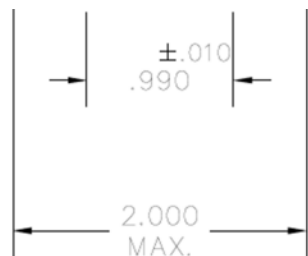

Front View

Top View

Side View

Breaker Amps	Load Side Wire Range Size
60-125A	(1) # 10 – 1/0 CU/AL

imagination at work

70A 2P TMQL BREAKER 42K @ 120/240V
FOR USE WITH GE METER STACKS – 125A SOCKETS

REF NO	CAT NO	DWG DATE	REV #
66C1004	TMQL2170	10/02/2015	01