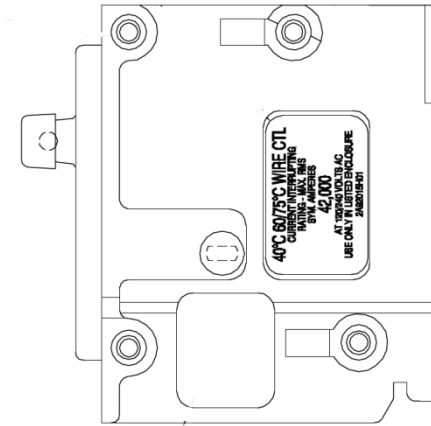

Front View

Top View

Side View

Breaker Amps	Load Side Wire Range Size
60-125A	(1) # 10 – 1/0 CU/AL

imagination at work

70A 2P TMQL BREAKER 42K @ 120/240V
FOR USE WITH GE METER STACKS – 125A SOCKETS

REF NO	CAT NO	DWG DATE	REV #
66C1004	TMQL2170	10/02/2015	01