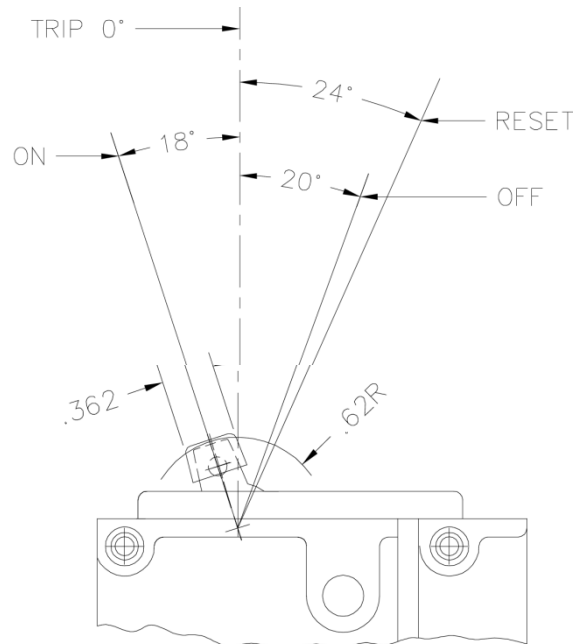

Front View

Top View

Side View

Breaker Amps	Load Side Wire Range Size
60-125A	(1) # 10 – 1/0 CU/AL

imagination at work

70A 2P TMQL BREAKER 42K @ 120/240V
FOR USE WITH GE METER STACKS – 125A SOCKETS

REF NO	CAT NO	DWG DATE	REV #
66C1004	TMQL2170	10/02/2015	01