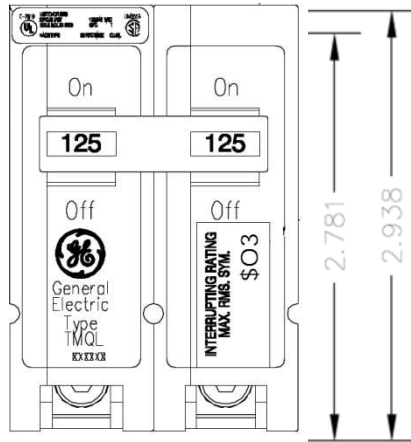

Front View

Top View

Side View

Breaker Amps	Load Side Wire Range Size
60-125A	(1) # 10 – 1/0 CU/AL

imagination at work

70A 2P TMQL BREAKER 42K @ 120/240V
FOR USE WITH GE METER STACKS – 125A SOCKETS

REF NO	CAT NO	DWG DATE	REV #
66C1004	TMQL2170	10/02/2015	01