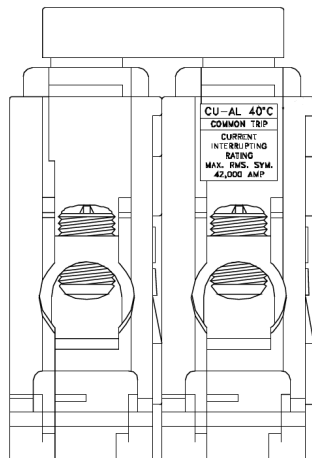

Front View

Top View

Side View

Breaker Amps	Load Side Wire Range Size
60-125A	(1) # 10 – 1/0 CU/AL

imagination at work

70A 2P TMQL BREAKER 42K @ 120/240V
FOR USE WITH GE METER STACKS – 125A SOCKETS

REF NO	CAT NO	DWG DATE	REV #
66C1004	TMQL2170	10/02/2015	01