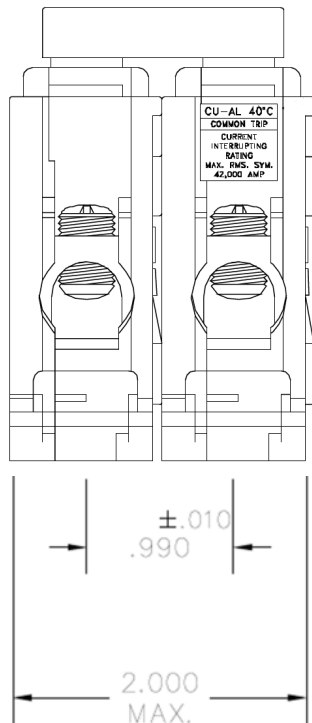

### Front View

### Top View

### Side View

Breaker Amps	Load Side Wire Range Size
60-125A	(1) # 10 – 1/0 CU/AL

imagination at work

80A 2P TMQL BREAKER 42K @ 120/240V  
FOR USE WITH GE METER STACKS – 125A SOCKETS

REF NO	CAT NO	DWG DATE	REV #
66C1004	TMQL2180	10/02/2015	01