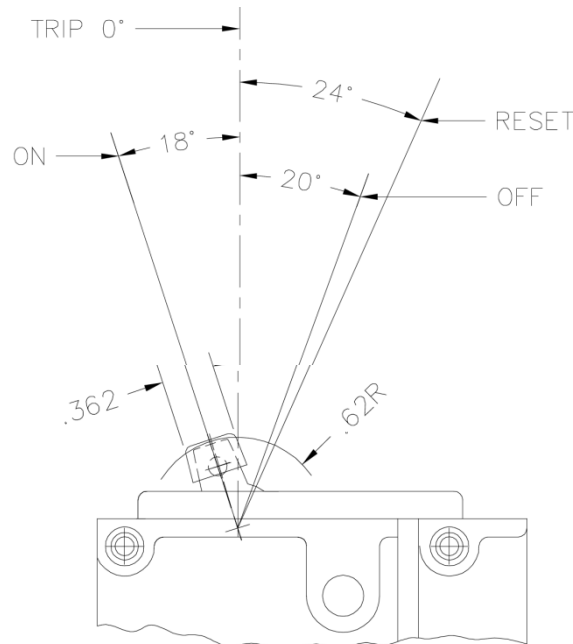

### Front View

### Top View

### Side View

Breaker Amps	Load Side Wire Range Size
60-125A	(1) # 10 – 1/0 CU/AL

imagination at work

80A 2P TMQL BREAKER 42K @ 120/240V  
FOR USE WITH GE METER STACKS – 125A SOCKETS

REF NO	CAT NO	DWG DATE	REV #
66C1004	TMQL2180	10/02/2015	01