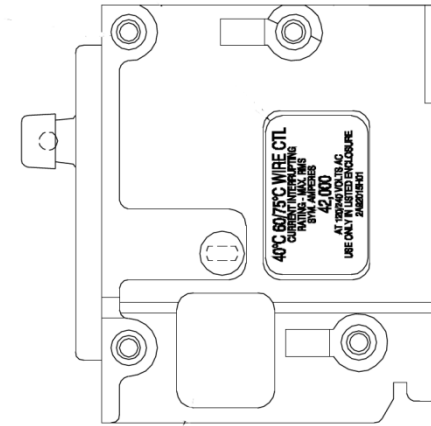

### Front View

### Top View

### Side View

Breaker Amps	Load Side Wire Range Size
60-125A	(1) # 10 – 1/0 CU/AL

imagination at work

80A 2P TMQL BREAKER 42K @ 120/240V  
FOR USE WITH GE METER STACKS – 125A SOCKETS

REF NO	CAT NO	DWG DATE	REV #
66C1004	TMQL2180	10/02/2015	01