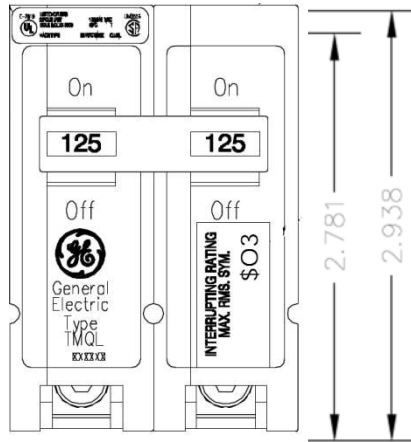

### Front View

### Top View

### Side View

Breaker Amps	Load Side Wire Range Size
60-125A	(1) # 10 – 1/0 CU/AL

imagination at work

80A 2P TMQL BREAKER 42K @ 120/240V  
FOR USE WITH GE METER STACKS – 125A SOCKETS

REF NO	CAT NO	DWG DATE	REV #
66C1004	TMQL2180	10/02/2015	01