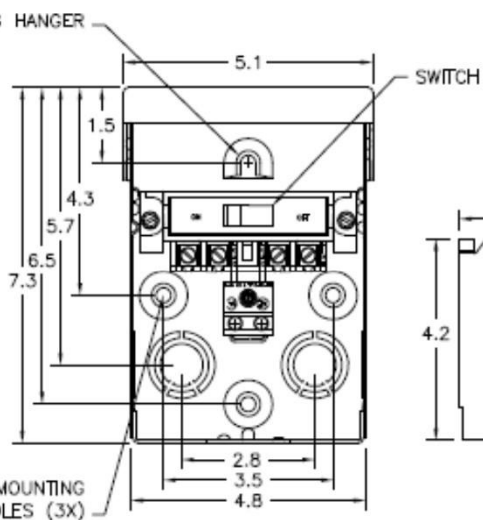

Top View

Left Side View

Front View Interior

Front View Inside Cover

Front View External Covers

Right Side View

Bottom View

Wire Range Size

CONNECTOR	COPPER		ALUMINUM	
	SOLID	STRAND	SOLID	STRAND
LINE	14-8	14-8	12-8	12-2
LOAD	14-8	14-8	12-8	12-2
EQUIP. GRND.	12-8	12-2	12-8	12-2

	Industrial Solutions	
60A GD AC DISCONNECT NON-AUTOMATIC SWITCH 1PH 240V NON-FUSIBLE STEEL N3R ENCLOSURE		
CAT NO TNA60R1	DWG DATE 04/07/2020	REV# 03