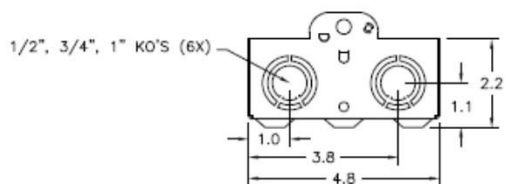

Top View

Left Side View

Front View Interior

Front View Inside Cover

Front View External Covers

Right Side View

Bottom View

Wire Range Size

CONNECTOR	COPPER		ALUMINUM	
	SOLID	STRAND	SOLID	STRAND
LINE	14-8	14-8	12-8	12-2
LOAD	14-8	14-8	12-8	12-2
EQUIP. GRND.	12-8	12-2	12-8	12-2

	Industrial Solutions	
60A GD AC DISCONNECT NON-AUTOMATIC SWITCH 1PH 240V NON-FUSIBLE STEEL N3R ENCLOSURE		
CAT NO TNA60R1	DWG DATE 04/07/2020	REV# 03