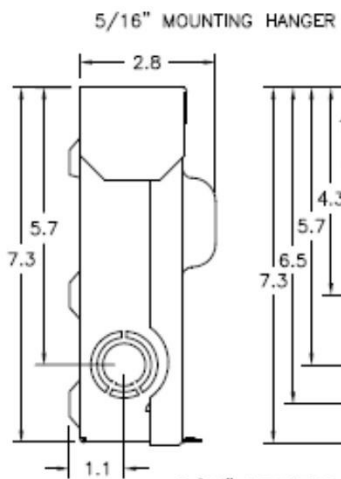

Top View

Left Side View

Front View Interior

Front View Inside Cover

Front View External Covers

Right Side View

Bottom View

Wire Range Size

CONNECTOR	COPPER		ALUMINUM	
	SOLID	STRAND	SOLID	STRAND
LINE	14-8	14-8	12-8	12-2
LOAD	14-8	14-8	12-8	12-2
EQUIP. GRND.	12-8	12-2	12-8	12-2

	Industrial Solutions	
60A GD AC DISCONNECT NON-AUTOMATIC SWITCH 1PH 240V NON-FUSIBLE STEEL N3R ENCLOSURE		
CAT NO TNA60R1	DWG DATE 04/07/2020	REV# 03