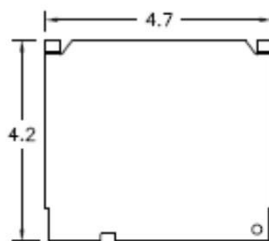

Top View

Left Side View

Front View Interior

Front View Inside Cover

Front View External Covers

Right Side View

Bottom View

Wire Range Size

CONNECTOR	COPPER		ALUMINUM	
	SOLID	STRAND	SOLID	STRAND
LINE	14-8	14-8	12-8	12-2
LOAD	14-8	14-8	12-8	12-2
EQUIP. GRND.	12-8	12-2	12-8	12-2

	Industrial Solutions	
60A GD AC DISCONNECT NON-AUTOMATIC SWITCH 1PH 240V NON-FUSIBLE STEEL N3R ENCLOSURE		
CAT NO TNA60R1	DWG DATE 04/07/2020	REV# 03