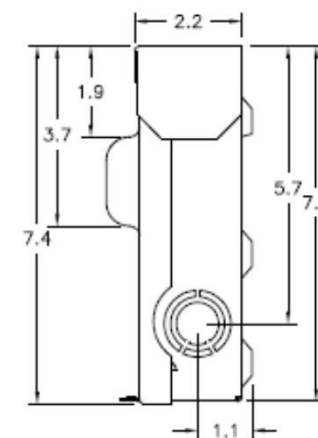

Top View

Left Side View

Front View Interior

Front View Inside Cover

Front View External Covers

Right Side View

Bottom View

Wire Range Size

CONNECTOR	COPPER		ALUMINUM	
	SOLID	STRAND	SOLID	STRAND
LINE	14-8	14-8	12-8	12-2
LOAD	14-8	14-8	12-8	12-2
EQUIP. GRND.	12-8	12-2	12-8	12-2

	Industrial Solutions	
60A GD AC DISCONNECT NON-AUTOMATIC SWITCH 1PH 240V NON-FUSIBLE STEEL N3R ENCLOSURE		
CAT NO TNA60R1	DWG DATE 04/07/2020	REV# 03