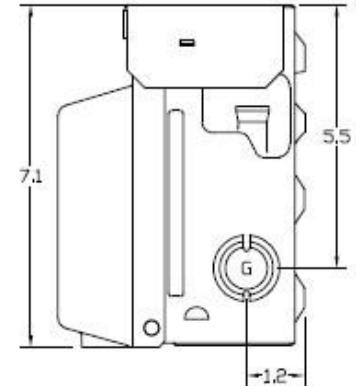

Top View

Wire Range Size

CONNECTOR	COPPER		ALUMINUM	
	SOLID	STRAND	SOLID	STRAND
LINE	14-8	14-2	12-8	12-2
LOAD	14-8	14-2	12-8	12-2
NEUTRAL	-----	-----	-----	-----
EQUIP. GRND.	12-8	12-2	12-8	12-2

Left Side View

Front View Interior

Front View Inside Cover

Front View External Cover

Right Side View

Bottom View

Knockouts

L= 1/2", 3/4" KØ
G= 1/2", 3/4", 1" KØ
M= 1/2", 3/4", 1", 1-1/4" KØ

Receptacles