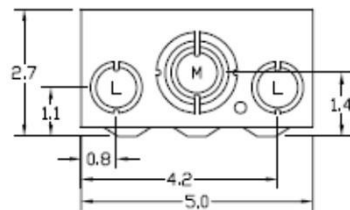

Top View

Wire Range Size

CONNECTOR	COPPER		ALUMINUM	
	SOLID	STRAND	SOLID	STRAND
LINE	14-8	14-2	12-8	12-2
LOAD	14-8	14-2	12-8	12-2
NEUTRAL	-----	-----	-----	-----
EQUIP. GRND.	12-8	12-2	12-8	12-2

Left Side View

Front View Interior

Front View Inside Cover

Front View External Cover

Right Side View

Bottom View

Knockouts

L= 1/2", 3/4" KØ
G= 1/2", 3/4", 1" KØ
M= 1/2", 3/4", 1", 1-1/4" KØ

Receptacles