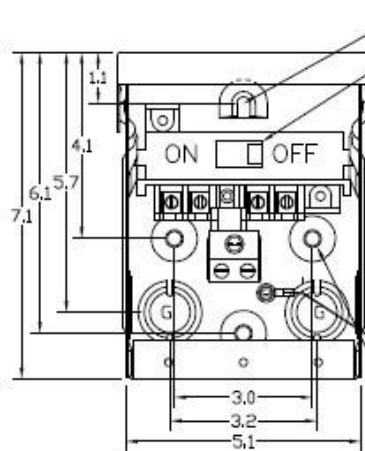

Top View

Wire Range Size

CONNECTOR	COPPER		ALUMINUM	
	SOLID	STRAND	SOLID	STRAND
LINE	14-8	14-2	12-8	12-2
LOAD	14-8	14-2	12-8	12-2
NEUTRAL	-----	-----	-----	-----
EQUIP. GRND.	12-8	12-2	12-8	12-2

Left Side View

Front View Interior

Front View Inside Cover

Front View External Cover

Right Side View

Bottom View

Knockouts

L= 1/2", 3/4" KØ
G= 1/2", 3/4", 1" KØ
M= 1/2", 3/4", 1", 1-1/4" KØ

Receptacles