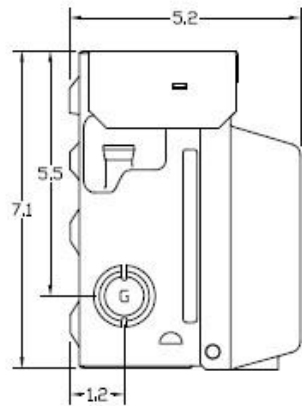

Top View

Wire Range Size

CONNECTOR	COPPER		ALUMINUM	
	SOLID	STRAND	SOLID	STRAND
LINE	14-8	14-2	12-8	12-2
LOAD	14-8	14-2	12-8	12-2
NEUTRAL	-----	-----	-----	-----
EQUIP. GRND.	12-8	12-2	12-8	12-2

Left Side View

Front View Interior

Front View Inside Cover

Front View External Cover

Right Side View

Bottom View

Knockouts

L= 1/2", 3/4" KØ
G= 1/2", 3/4", 1" KØ
M= 1/2", 3/4", 1", 1-1/4" KØ

Receptacles