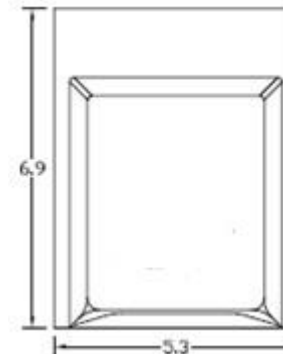

Top View

Wire Range Size

CONNECTOR	COPPER		ALUMINUM	
	SOLID	STRAND	SOLID	STRAND
LINE	14-8	14-2	12-8	12-2
LOAD	14-8	14-2	12-8	12-2
NEUTRAL	-----	-----	-----	-----
EQUIP. GRND.	12-8	12-2	12-8	12-2

Left Side View

Front View Interior

Front View Inside Cover

Front View External Cover

Right Side View

Bottom View

Knockouts

L= 1/2", 3/4" KØ
G= 1/2", 3/4", 1" KØ
M= 1/2", 3/4", 1", 1-1/4" KØ

Receptacles