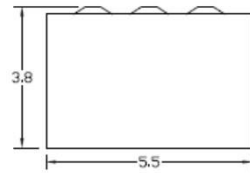

Top View

Wire Range Size

CONNECTOR	COPPER		ALUMINUM	
	SOLID	STRAND	SOLID	STRAND
LINE	14-8	14-2	12-8	12-2
LOAD	14-8	14-2	12-8	12-2
NEUTRAL	-----	-----	-----	-----
EQUIP. GRND.	12-8	12-2	12-8	12-2

Left Side View

Front View Interior

Front View Inside Cover

Front View External Cover

Right Side View

Bottom View

Knockouts

L= 1/2", 3/4" KØ
G= 1/2", 3/4", 1" KØ
M= 1/2", 3/4", 1", 1-1/4" KØ

Receptacles