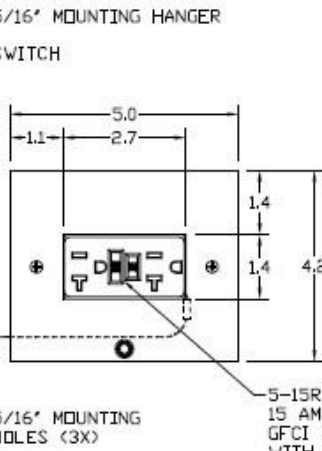

Top View

Wire Range Size

CONNECTOR	COPPER		ALUMINUM	
	SOLID	STRAND	SOLID	STRAND
LINE	14-8	14-2	12-8	12-2
LOAD	14-8	14-2	12-8	12-2
NEUTRAL	-----	-----	-----	-----
EQUIP. GRND.	12-8	12-2	12-8	12-2

Left Side View

Front View Interior

Front View Inside Cover

Front View External Cover

Right Side View

Bottom View

Knockouts

L= 1/2", 3/4" KØ
G= 1/2", 3/4", 1" KØ
M= 1/2", 3/4", 1", 1-1/4" KØ

Receptacles