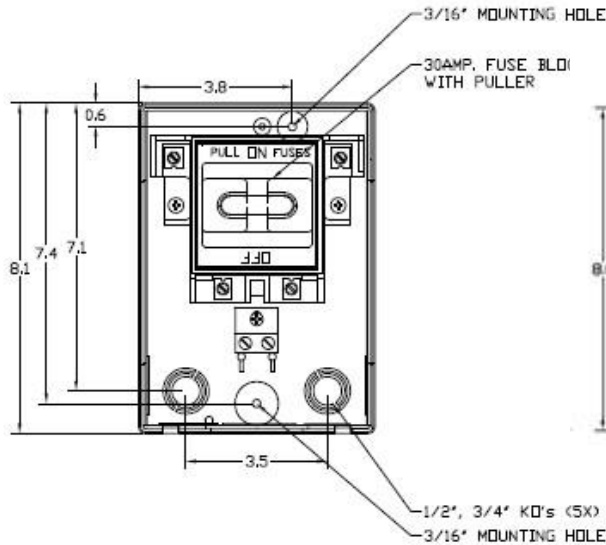

Top View

Wire Range Table

CONNECTOR	COPPER		ALUMINUM	
	SOLID	STRAND	SOLID	STRAND
LINE	14-8	14-2	12-8	12-2
LOAD	14-8	14-2	12-8	12-2
NEUTRAL	-----	-----	-----	-----
EQUIP. GRND.	12-8	12-2	12-8	12-2

Left Side View

Front View (Inside)

Front View (Outside)

Right Side View

Front Cover

Bottom View

Industrial Solutions

by ABB

30A GD AC DISCONNECT PULLER-TYPE 240V 3HP FUSIBLE RATED THERMOPLASTIC N3R ENCLOSURE