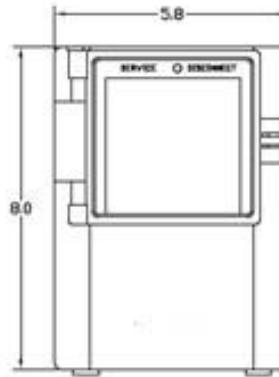

Top View

Wire Range Table

CONNECTOR	COPPER		ALUMINUM	
	SOLID	STRAND	SOLID	STRAND
LINE	14-8	14-2	12-8	12-2
LOAD	14-8	14-2	12-8	12-2
NEUTRAL	-----	-----	-----	-----
EQUIP. GRND.	12-8	12-2	12-8	12-2

Left Side View

Front View (Inside)

Front View (Outside)

Right Side View

Front Cover

Bottom View

Industrial Solutions

by ABB

30A GD AC DISCONNECT PULLER-TYPE 240V 3HP FUSIBLE RATED THERMOPLASTIC N3R ENCLOSURE