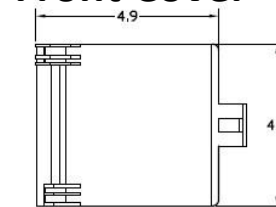

Front Cover