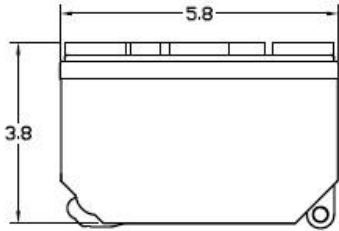

Top View

Wire Range Table

CONNECTOR	COPPER		ALUMINUM	
	SOLID	STRAND	SOLID	STRAND
LINE	14-8	14-2	12-8	12-2
LOAD	14-8	14-2	12-8	12-2
NEUTRAL	-----	-----	-----	-----
EQUIP. GRND.	12-8	12-2	12-8	12-2

Left Side View

Front View (Inside)

Front View (Outside)

Right Side View

Front Cover

Bottom View

Industrial Solutions

by ABB

30A GD AC DISCONNECT PULLER-TYPE 240V 3HP FUSIBLE RATED THERMOPLASTIC N3R ENCLOSURE