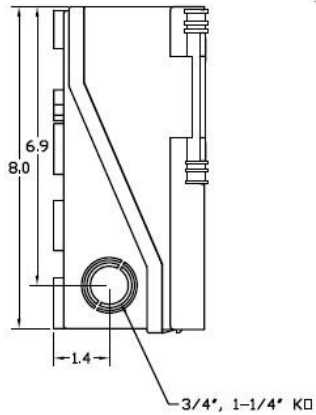

Top View

Wire Range Table

CONNECTOR	COPPER		ALUMINUM	
	SOLID	STRAND	SOLID	STRAND
LINE	14-8	14-2	12-8	12-2
LOAD	14-8	14-2	12-8	12-2
NEUTRAL	-----	-----	-----	-----
EQUIP. GRND.	12-8	12-2	12-8	12-2

Left Side View

Front View (Inside)

Front View (Outside)

Right Side View

Front Cover

Bottom View

Industrial Solutions

by ABB

30A GD AC DISCONNECT PULLER-TYPE 240V 3HP FUSIBLE RATED THERMOPLASTIC N3R ENCLOSURE