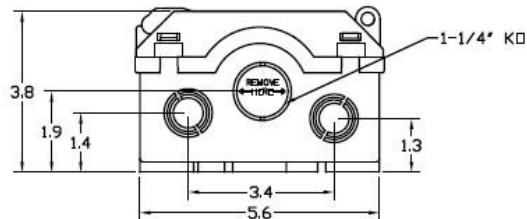

Top View

Wire Range Table

CONNECTOR	COPPER		ALUMINUM	
	SOLID	STRAND	SOLID	STRAND
LINE	14-8	14-2	12-8	12-2
LOAD	14-8	14-2	12-8	12-2
NEUTRAL	-----	-----	-----	-----
EQUIP. GRND.	12-8	12-2	12-8	12-2

Left Side View

Front View (Inside)

Front View (Outside)

Right Side View

Front Cover

Bottom View

Industrial Solutions

by ABB

30A GD AC DISCONNECT PULLER-TYPE 240V 3HP FUSIBLE RATED THERMOPLASTIC N3R ENCLOSURE