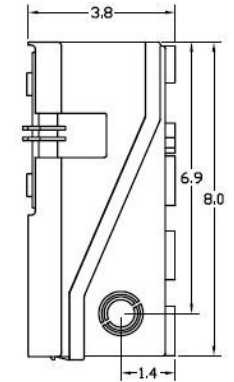

Top View

Wire Range Table

CONNECTOR	COPPER		ALUMINUM	
	SOLID	STRAND	SOLID	STRAND
LINE	14-8	14-2	12-8	12-2
LOAD	14-8	14-2	12-8	12-2
NEUTRAL	-----	-----	-----	-----
EQUIP. GRND.	12-8	12-2	12-8	12-2

Left Side View

Front View (Inside)

Front View (Outside)

Right Side View

Front Cover

Bottom View

Industrial Solutions

by ABB

30A GD AC DISCONNECT PULLER-TYPE 240V 3HP FUSIBLE RATED THERMOPLASTIC N3R ENCLOSURE