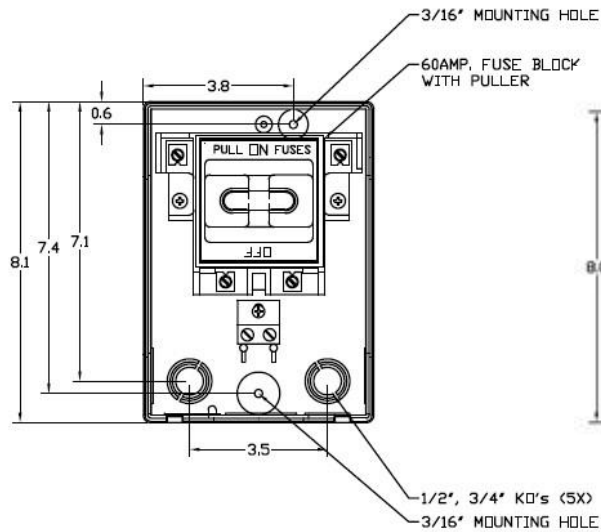

Top View

Wire Range Table

CONNECTOR	COPPER		ALUMINUM	
	SOLID	STRAND	SOLID	STRAND
LINE	14-8	14-2	12-8	12-2
LOAD	14-8	14-2	12-8	12-2
NEUTRAL	-----	-----	-----	-----
EQUIP. GRND.	12-8	12-2	12-8	12-2

Left Side View

Front View (Inside)

Front View (Outside)

Front Cover

Right Side View

Bottom View

Industrial Solutions

by ABB

60A GD AC DISCONNECT PULLER- TYPE 240V 10HP FUSIBLE RATED THERMOPLASTIC N3R ENCLOSURE

CAT NO

DWG DATE

REV#

TPF60R

04/07/2020

02