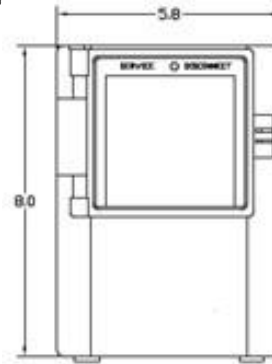

Top View

Wire Range Table

CONNECTOR	COPPER		ALUMINUM	
	SOLID	STRAND	SOLID	STRAND
LINE	14-8	14-2	12-8	12-2
LOAD	14-8	14-2	12-8	12-2
NEUTRAL	-----	-----	-----	-----
EQUIP. GRND.	12-8	12-2	12-8	12-2

Left Side View

Front View (Inside)

Front View (Outside)

Front Cover

Right Side View

Bottom View

Industrial Solutions

by ABB

60A GD AC DISCONNECT PULLER- TYPE 240V 10HP FUSIBLE RATED THERMOPLASTIC N3R ENCLOSURE