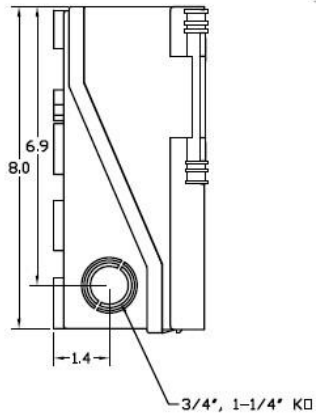

Top View

Wire Range Table

CONNECTOR	COPPER		ALUMINUM	
	SOLID	STRAND	SOLID	STRAND
LINE	14-8	14-2	12-8	12-2
LOAD	14-8	14-2	12-8	12-2
NEUTRAL	-----	-----	-----	-----
EQUIP. GRND.	12-8	12-2	12-8	12-2

Left Side View

Front View (Inside)

Front View (Outside)

Front Cover

Right Side View

Bottom View

Industrial Solutions

by ABB

60A GD AC DISCONNECT PULLER- TYPE 240V 10HP FUSIBLE RATED THERMOPLASTIC N3R ENCLOSURE