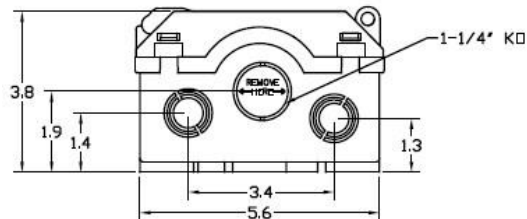

Top View

Wire Range Table

CONNECTOR	COPPER		ALUMINUM	
	SOLID	STRAND	SOLID	STRAND
LINE	14-8	14-2	12-8	12-2
LOAD	14-8	14-2	12-8	12-2
NEUTRAL	-----	-----	-----	-----
EQUIP. GRND.	12-8	12-2	12-8	12-2

Left Side View

Front View (Inside)

Front View (Outside)

Front Cover

Right Side View

Bottom View

Industrial Solutions

by ABB

60A GD AC DISCONNECT PULLER- TYPE 240V 10HP FUSIBLE RATED THERMOPLASTIC N3R ENCLOSURE