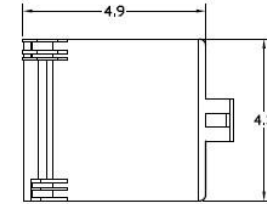

Front Cover