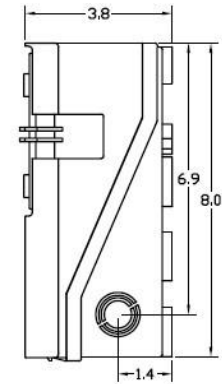

Top View

Wire Range Table

CONNECTOR	COPPER		ALUMINUM	
	SOLID	STRAND	SOLID	STRAND
LINE	14-8	14-2	12-8	12-2
LOAD	14-8	14-2	12-8	12-2
NEUTRAL	-----	-----	-----	-----
EQUIP. GRND.	12-8	12-2	12-8	12-2

Left Side View

Front View (Inside)

Front View (Outside)

Front Cover

Right Side View

Bottom View

Industrial Solutions

by ABB

60A GD AC DISCONNECT PULLER- TYPE 240V 10HP FUSIBLE RATED THERMOPLASTIC N3R ENCLOSURE