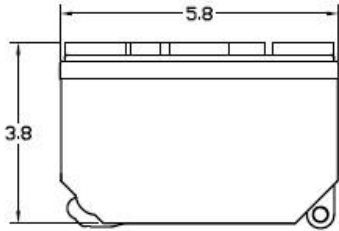

Top View

Wire Range Table

CONNECTOR	COPPER		ALUMINUM	
	SOLID	STRAND	SOLID	STRAND
LINE	14-8	14-2	12-8	12-2
LOAD	14-8	14-2	12-8	12-2
NEUTRAL	-----	-----	-----	-----
EQUIP. GRND.	12-8	12-2	12-8	12-2

Left Side View