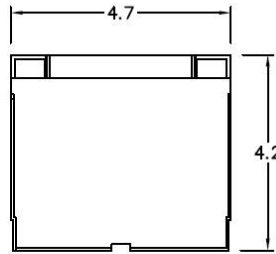

Front Cover