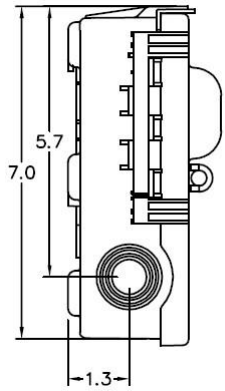

### Top View

### Wire Range Table

CONNECTOR	COPPER		ALUMINUM	
	SOLID	STRAND	SOLID	STRAND
LINE	14-8	14-2	12-8	12-2
LOAD	14-8	14-2	12-8	12-2
EQUIP. GRND.	12-8	12-2	12-8	12-2

### Left Side View

### Front View(Inside)