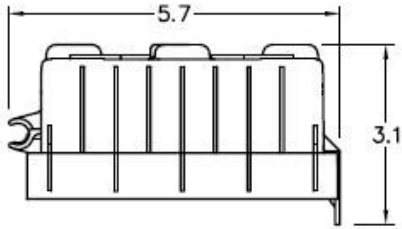

### Top View

### Wire Range Table

CONNECTOR	COPPER		ALUMINUM	
	SOLID	STRAND	SOLID	STRAND
LINE	14-8	14-2	12-8	12-2
LOAD	14-8	14-2	12-8	12-2
EQUIP. GRND.	12-8	12-2	12-8	12-2