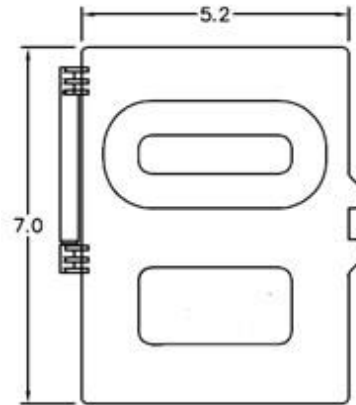

Front View(Outside)