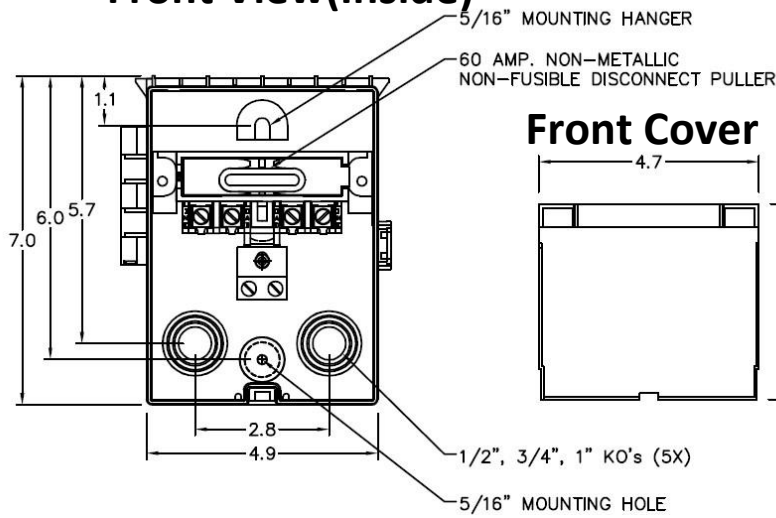

Front View(Inside)