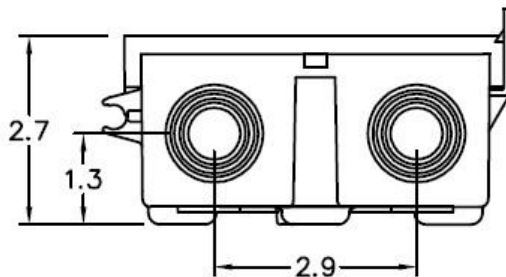

Top View

Wire Range Table

CONNECTOR	COPPER		ALUMINUM	
	SOLID	STRAND	SOLID	STRAND
LINE	14-8	14-2	12-8	12-2
LOAD	14-8	14-2	12-8	12-2
EQUIP. GRND.	12-8	12-2	12-8	12-2

Left Side View

Front View(Inside)

Front Cover

Front View(Outside)

Right Side View

Bottom View

Industrial Solutions

by ABB

60A GD AC DISCONNECT PULLER-TYPE 240V 10HP NON-FUSIBLE RATED THERMOPLASTIC N3R ENCLOSURE RETAIL

CAT NO

DWG DATE