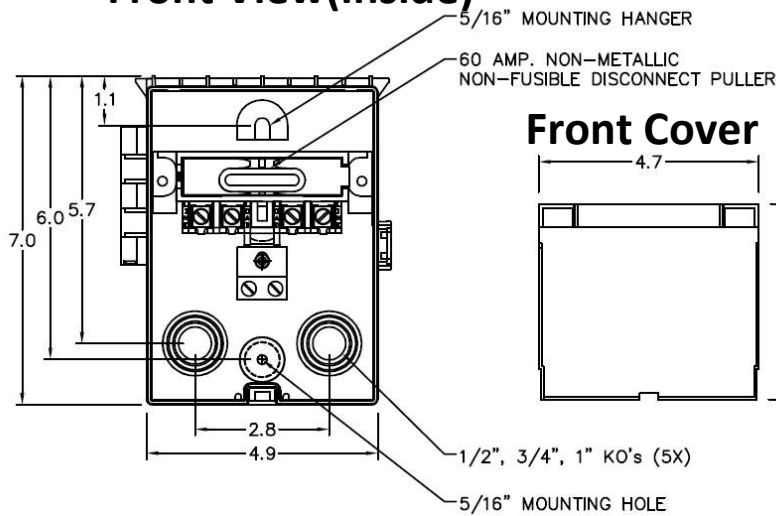

Top View

Wire Range Table

CONNECTOR	COPPER		ALUMINUM	
	SOLID	STRAND	SOLID	STRAND
LINE	14-8	14-2	12-8	12-2
LOAD	14-8	14-2	12-8	12-2
EQUIP. GRND.	12-8	12-2	12-8	12-2

Left Side View

Front View(Inside)

Front Cover

Front View(Outside)

Right Side View

Bottom View

Industrial Solutions

by ABB

60A GD AC DISCONNECT PULLER-TYPE 240V 10HP NON-FUSIBLE RATED THERMOPLASTIC N3R ENCLOSURE RETAIL

CAT NO

DWG DATE