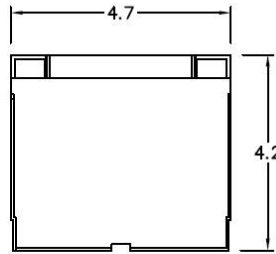

Top View

Wire Range Table

CONNECTOR	COPPER		ALUMINUM	
	SOLID	STRAND	SOLID	STRAND
LINE	14-8	14-2	12-8	12-2
LOAD	14-8	14-2	12-8	12-2
EQUIP. GRND.	12-8	12-2	12-8	12-2

Left Side View

Front View(Inside)

Front Cover