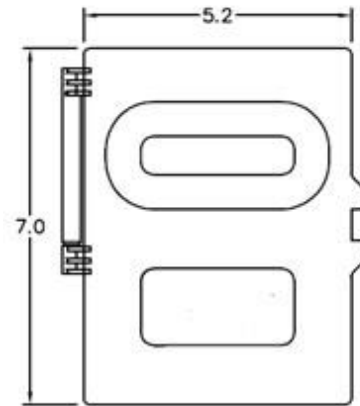

Top View

Wire Range Table

CONNECTOR	COPPER		ALUMINUM	
	SOLID	STRAND	SOLID	STRAND
LINE	14-8	14-2	12-8	12-2
LOAD	14-8	14-2	12-8	12-2
EQUIP. GRND.	12-8	12-2	12-8	12-2

Left Side View

Front View(Inside)

Front Cover

Front View(Outside)

Right Side View

Bottom View

Industrial Solutions

by ABB

60A GD AC DISCONNECT PULLER-TYPE 240V 10HP NON-FUSIBLE RATED THERMOPLASTIC N3R ENCLOSURE RETAIL

CAT NO

DWG DATE