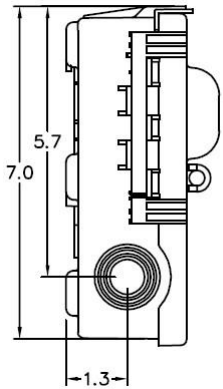

Top View

Wire Range Table

CONNECTOR	COPPER		ALUMINUM	
	SOLID	STRAND	SOLID	STRAND
LINE	14-8	14-2	12-8	12-2
LOAD	14-8	14-2	12-8	12-2
EQUIP. GRND.	12-8	12-2	12-8	12-2

Left Side View

Front View(Inside)

Front Cover

Front View(Outside)

Right Side View

Bottom View

Industrial Solutions

by ABB

60A GD AC DISCONNECT PULLER-TYPE 240V 10HP NON-FUSIBLE RATED THERMOPLASTIC N3R ENCLOSURE RETAIL

CAT NO

DWG DATE