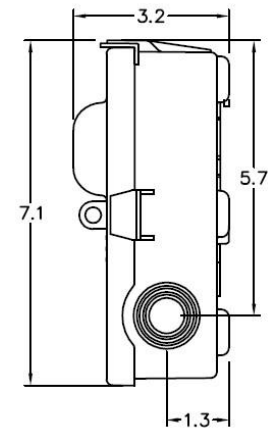

Top View

Wire Range Table

CONNECTOR	COPPER		ALUMINUM	
	SOLID	STRAND	SOLID	STRAND
LINE	14-8	14-2	12-8	12-2
LOAD	14-8	14-2	12-8	12-2
EQUIP. GRND.	12-8	12-2	12-8	12-2

Left Side View

Front View(Inside)

Front Cover

Front View(Outside)

Right Side View

Bottom View

Industrial Solutions

by ABB

60A GD AC DISCONNECT PULLER-TYPE 240V 10HP NON-FUSIBLE RATED THERMOPLASTIC N3R ENCLOSURE RETAIL

CAT NO

DWG DATE