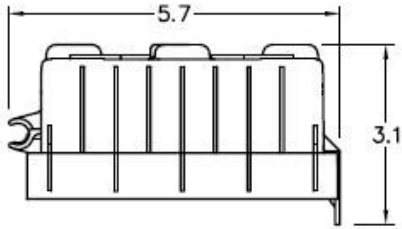

Top View

Wire Range Table

CONNECTOR	COPPER		ALUMINUM	
	SOLID	STRAND	SOLID	STRAND
LINE	14-8	14-2	12-8	12-2
LOAD	14-8	14-2	12-8	12-2
EQUIP. GRND.	12-8	12-2	12-8	12-2

Left Side View

Front View(Inside)

Front Cover

Front View(Outside)

Right Side View

Bottom View

Industrial Solutions

by ABB

60A GD AC DISCONNECT PULLER-TYPE 240V 10HP NON-FUSIBLE RATED THERMOPLASTIC N3R ENCLOSURE RETAIL

CAT NO

DWG DATE