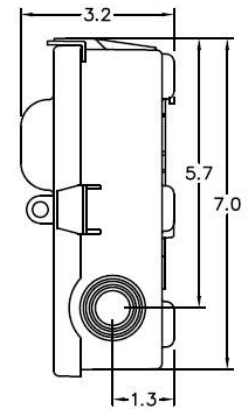

Top View

Wire Range Table

CONNECTOR	COPPER		ALUMINUM	
	SOLID	STRAND	SOLID	STRAND
LINE	14-8	14-2	12-8	12-2
LOAD	14-8	14-2	12-8	12-2
NEUTRAL	-----	-----	-----	-----
EQUIP. GRND,	12-8	12-2	12-8	12-2

Left Side View

Front View (Inside)

Front Cover

Front View (Outside)

Right Side View

Bottom View

Industrial Solutions

by ABB

60A GD AC DISCONNECT NON-AUTOMATIC SWITCH
240V 10HP NON-FUSIBLE PLASTIC N3R ENCLOSURE