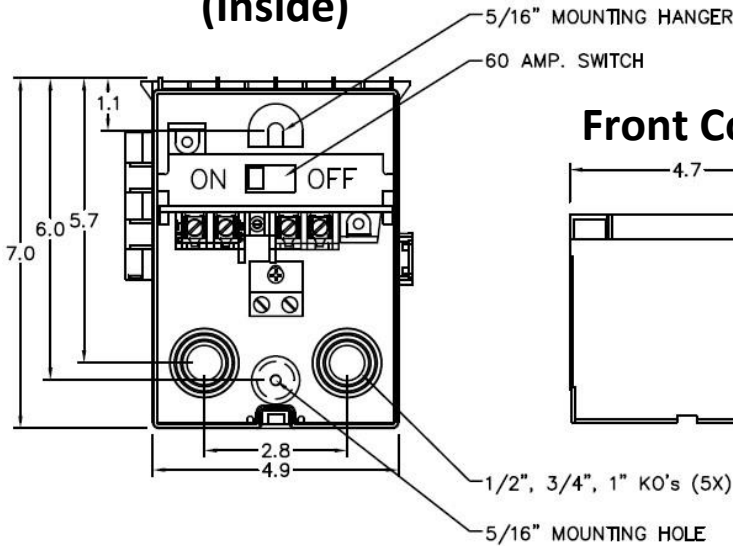

Top View

Wire Range Table

CONNECTOR	COPPER		ALUMINUM	
	SOLID	STRAND	SOLID	STRAND
LINE	14-8	14-2	12-8	12-2
LOAD	14-8	14-2	12-8	12-2
NEUTRAL	-----	-----	-----	-----
EQUIP. GRND,	12-8	12-2	12-8	12-2

Left Side View

Front View (Inside)

Front Cover

Front View (Outside)

Right Side View

Bottom View

Industrial Solutions

by ABB

60A GD AC DISCONNECT NON-AUTOMATIC SWITCH
240V 10HP NON-FUSIBLE PLASTIC N3R ENCLOSURE