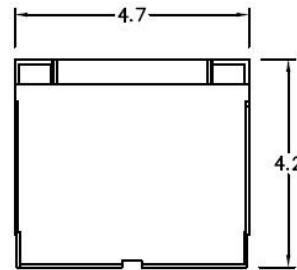

Front Cover