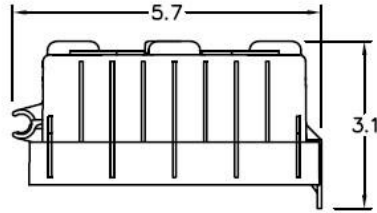

Top View

Wire Range Table

CONNECTOR	COPPER		ALUMINUM	
	SOLID	STRAND	SOLID	STRAND
LINE	14-8	14-2	12-8	12-2
LOAD	14-8	14-2	12-8	12-2
NEUTRAL	-----	-----	-----	-----
EQUIP. GRND,	12-8	12-2	12-8	12-2

Left Side View