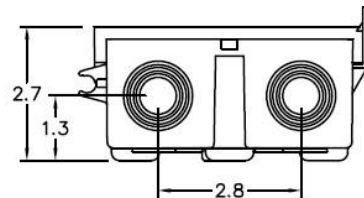

Top View

Wire Range Table

CONNECTOR	COPPER		ALUMINUM	
	SOLID	STRAND	SOLID	STRAND
LINE	14-8	14-2	12-8	12-2
LOAD	14-8	14-2	12-8	12-2
NEUTRAL	-----	-----	-----	-----
EQUIP. GRND,	12-8	12-2	12-8	12-2

Left Side View

Front View (Inside)

Front Cover

Front View (Outside)

Right Side View

Bottom View

Industrial Solutions

by ABB

60A GD AC DISCONNECT NON-AUTOMATIC SWITCH
240V 10HP NON-FUSIBLE PLASTIC N3R ENCLOSURE