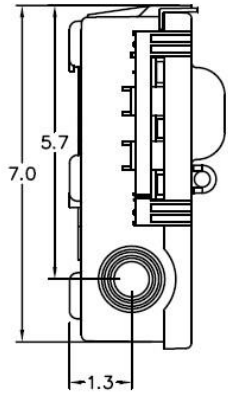

Top View

Wire Range Table

CONNECTOR	COPPER		ALUMINUM	
	SOLID	STRAND	SOLID	STRAND
LINE	14-8	14-2	12-8	12-2
LOAD	14-8	14-2	12-8	12-2
NEUTRAL	-----	-----	-----	-----
EQUIP. GRND,	12-8	12-2	12-8	12-2

Left Side View

Front View (Inside)

Front Cover

Front View (Outside)

Right Side View

Bottom View

Industrial Solutions

by ABB

60A GD AC DISCONNECT NON-AUTOMATIC SWITCH
240V 10HP NON-FUSIBLE PLASTIC N3R ENCLOSURE