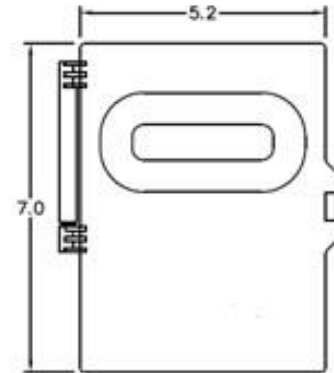

Top View

Wire Range Table

CONNECTOR	COPPER		ALUMINUM	
	SOLID	STRAND	SOLID	STRAND
LINE	14-8	14-2	12-8	12-2
LOAD	14-8	14-2	12-8	12-2
NEUTRAL	-----	-----	-----	-----
EQUIP. GRND,	12-8	12-2	12-8	12-2

Left Side View

Front View (Inside)

Front Cover

Front View (Outside)

Right Side View

Bottom View

Industrial Solutions

by ABB

60A GD AC DISCONNECT NON-AUTOMATIC SWITCH
240V 10HP NON-FUSIBLE PLASTIC N3R ENCLOSURE