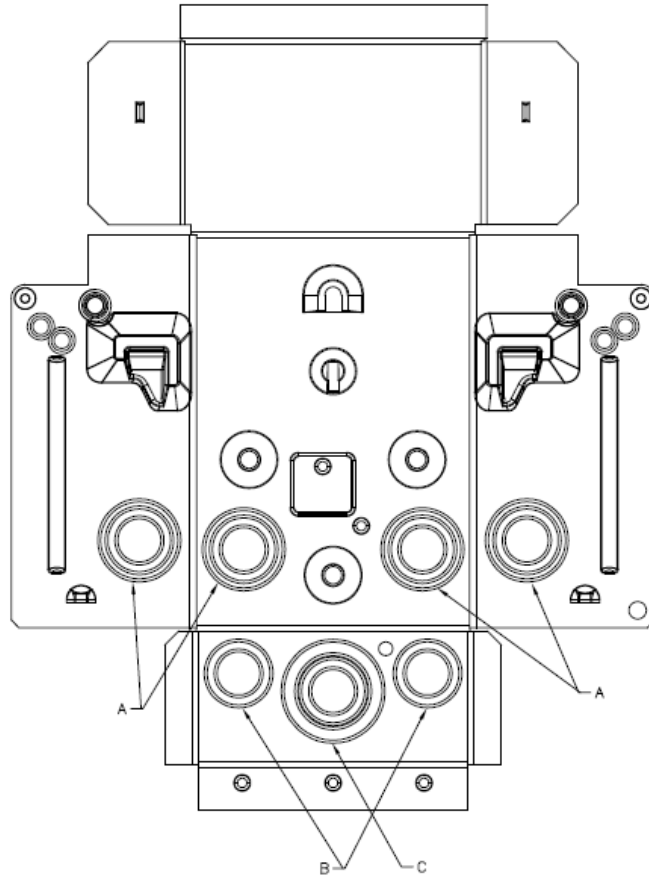

**Knockout  
View**

**Back  
View**

**Knockouts**

SYMBOL	A	B	C
KO'S SIZE IN INCHES	1/2	1/2	1/2
	3/4	3/4	3/4
	1.0	--	1.0
	--	--	1-1/4

Midwest Electric Products  
Plainville, CT

MIDWEST POWER OUTLET UNMETERED SURFACE UL  
LISTED 20A GFCI 120V 1PH G90 N3R