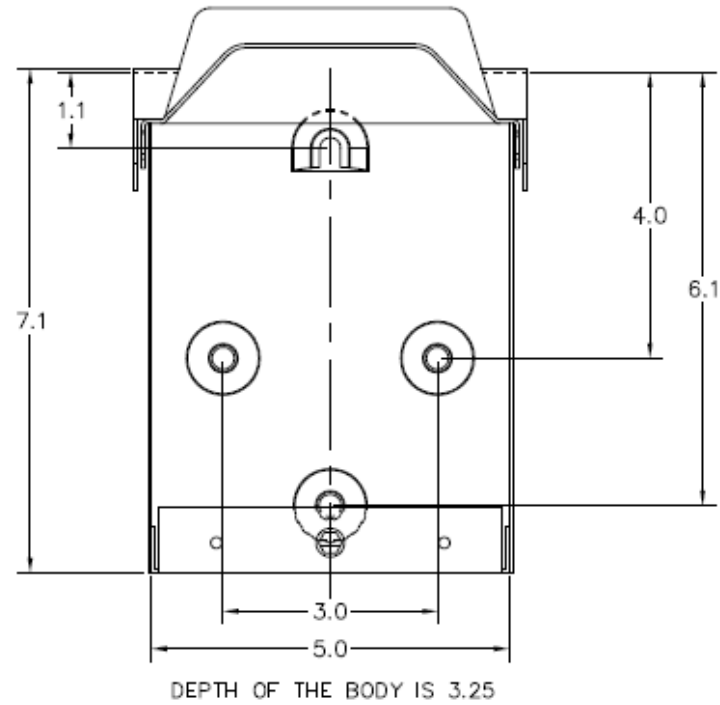

**Knockout  
View**

**Back  
View**

**Knockouts**

SYMBOL	A	B	C
KO'S SIZE IN INCHES	1/2	1/2	1/2
	3/4	3/4	3/4
	1.0	--	1.0
	--	--	1-1/4

Midwest Electric Products  
Plainville, CT

MIDWEST POWER OUTLET UNMETERED SURFACE UL  
LISTED 20A GFCI 120V 1PH G90 N3R