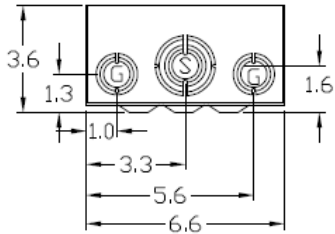

Wire Range Size

CONNECTOR	COPPER		ALUMINUM	
	SOLID	STRANDED	SOLID	STRANDED
LINE	14-10	14-10	-----	-----
LOAD	14-10	14-10	-----	-----
NEUTRAL	14-10	14-10	-----	-----
EQUIP. GRND.	12-8	12-2	-----	-----

Top View

Left Side View

Back View

Inside Receptacle

Front View

Right Side View

Bottom View

Knockouts

G= 1/2", 3/4", 1" KO
 S= 1/2", 3/4", 1-1/4", 1-1/2" KO

Receptacles

L14-20

Circuit Protection

None

Midwest Electric Products
 Plainville, CT

MIDWEST POWER INLET 20A 1PH 120/240V N3R G90
 STEEL ENCLOSURE

CAT NO	DWG DATE	REV #
U020N	03/22/2017	01