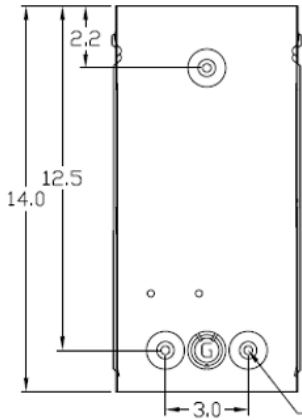

Wire Range Size

CONNECTOR	COPPER		ALUMINUM	
	SOLID	STRANDED	SOLID	STRANDED
LINE	14-10	14-10	-----	-----
LOAD	14-10	14-10	-----	-----
NEUTRAL	14-10	14-10	-----	-----
EQUIP. GRND.	12-8	12-2	-----	-----

Top View

Left Side View

Back View

Inside Receptacle

Front View

Right Side View

Bottom View

Knockouts

G= 1/2", 3/4", 1" KO
 S= 1/2", 3/4", 1-1/4", 1-1/2" KO

Receptacles

L14-20

Circuit Protection

None

Midwest Electric Products
 Plainville, CT

MIDWEST POWER INLET 20A 1PH 120/240V N3R G90
 STEEL ENCLOSURE

CAT NO	DWG DATE	REV #
U020N	03/22/2017	01