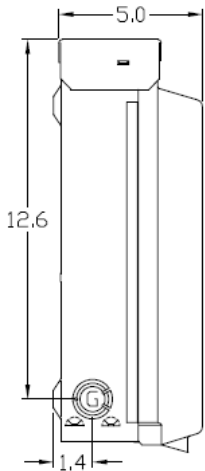

Wire Range Size

CONNECTOR	COPPER		ALUMINUM	
	SOLID	STRANDED	SOLID	STRANDED
LINE	14-10	14-10	-----	-----
LOAD	14-10	14-10	-----	-----
NEUTRAL	14-10	14-10	-----	-----
EQUIP. GRND.	12-8	12-2	-----	-----

Top View

Left Side View

Back View

Inside Receptacle

Front View

Right Side View

Bottom View

Knockouts

G= 1/2", 3/4", 1" KO
 S= 1/2", 3/4", 1-1/4", 1-1/2" KO

Receptacles

L14-20

Circuit Protection

None

Midwest Electric Products
 Plainville, CT

MIDWEST POWER INLET 20A 1PH 120/240V N3R G90
 STEEL ENCLOSURE

CAT NO	DWG DATE	REV #
U020N	03/22/2017	01