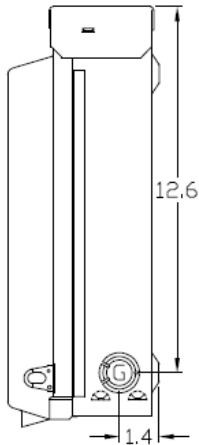

Wire Range Size

CONNECTOR	COPPER		ALUMINUM	
	SOLID	STRANDED	SOLID	STRANDED
LINE	14-10	14-10	-----	-----
LOAD	14-10	14-10	-----	-----
NEUTRAL	14-10	14-10	-----	-----
EQUIP. GRND.	12-8	12-2	-----	-----

Top View

Left Side View

Back View

Inside Receptacle

Front View

Right Side View

Bottom View

Knockouts

G= 1/2", 3/4", 1" KO
 S= 1/2", 3/4", 1-1/4", 1-1/2" KO

Receptacles

L14-20

Circuit Protection

None

Midwest Electric Products
 Plainville, CT

MIDWEST POWER INLET 20A 1PH 120/240V N3R G90
 STEEL ENCLOSURE

CAT NO	DWG DATE	REV #
U020N	03/22/2017	01