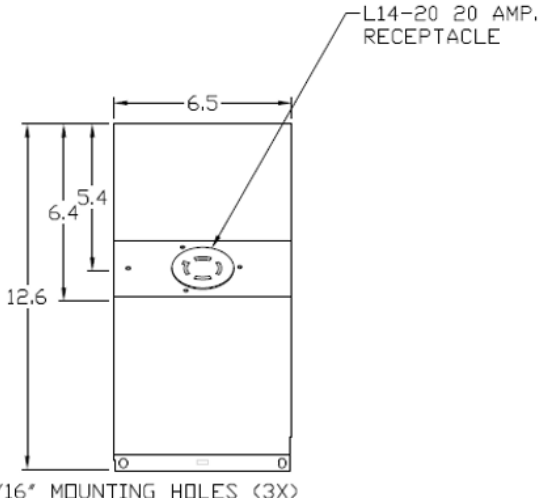

Wire Range Size

CONNECTOR	COPPER		ALUMINUM	
	SOLID	STRANDED	SOLID	STRANDED
LINE	14-10	14-10	-----	-----
LOAD	14-10	14-10	-----	-----
NEUTRAL	14-10	14-10	-----	-----
EQUIP. GRND.	12-8	12-2	-----	-----

Top View

Left Side View

Back View

Inside Receptacle

Front View

Right Side View

Bottom View

Knockouts

G= 1/2", 3/4", 1" KO
 S= 1/2", 3/4", 1-1/4", 1-1/2" KO

Receptacles

L14-20

Circuit Protection

None

Midwest Electric Products
 Plainville, CT

MIDWEST POWER INLET 20A 1PH 120/240V N3R G90
 STEEL ENCLOSURE

CAT NO	DWG DATE	REV #
U020N	03/22/2017	01