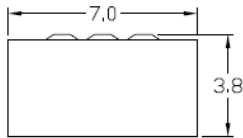

Wire Range Size

CONNECTOR	COPPER		ALUMINUM	
	SOLID	STRANDED	SOLID	STRANDED
LINE	14-10	14-10	-----	-----
LOAD	14-10	14-10	-----	-----
NEUTRAL	14-10	14-10	-----	-----
EQUIP. GRND.	12-8	12-2	-----	-----

Top View

Left Side View

Back View

Inside Receptacle

Front View

Right Side View

Bottom View

Knockouts

G= 1/2", 3/4", 1" KO
 S= 1/2", 3/4", 1-1/4", 1-1/2" KO