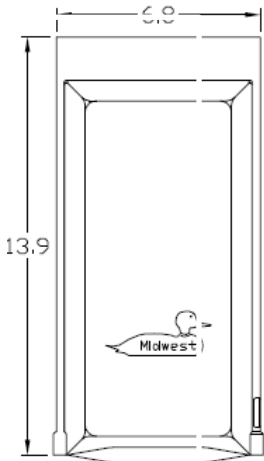

Wire Range Size

CONNECTOR	COPPER		ALUMINUM	
	SOLID	STRANDED	SOLID	STRANDED
LINE	14-10	14-10	-----	-----
LOAD	14-10	14-10	-----	-----
NEUTRAL	14-10	14-10	-----	-----
EQUIP. GRND.	12-8	12-2	-----	-----

Top View

Left Side View

Back View

Inside Receptacle

Front View

Right Side View

Bottom View

Knockouts

G= 1/2", 3/4", 1" KO
 S= 1/2", 3/4", 1-1/4", 1-1/2" KO

Receptacles

L14-20

Circuit Protection

None

Midwest Electric Products
 Plainville, CT

MIDWEST POWER INLET 20A 1PH 120/240V N3R G90
 STEEL ENCLOSURE

CAT NO	DWG DATE	REV #
U020N	03/22/2017	01