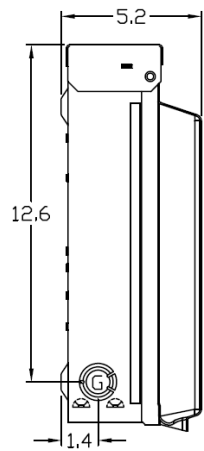

Top View

Wire Range Chart

CONNECTOR	COPPER		ALUMINUM	
	SOLID	STRAND	SOLID	STRAND
LINE	14-8	14-2	12-8	12-2
LOAD	14-8	14-2	12-8	12-2
NEUTRAL	-----	-----	-----	-----
EQUIP. GRND.	12-8	12-2	12-8	12-2

Left Side View

Inside Front View

Front Cover

Outside Front View

Right Side View

Bottom View

Knockouts

G= 1/2", 3/4", 1" K□
S= 1/2", 3/4", 1", 1-1/4", 1-1/2" K□

MIDWEST 30A GD AC DISCONNECT PULLER-TYPE 3PH
240V 7.5HP 20A GFCI RECEPT FUSIBLE METALLIC N3R