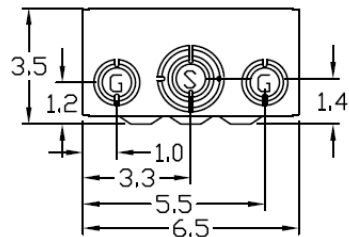

Top View

Wire Range Chart

CONNECTOR	COPPER		ALUMINUM	
	SOLID	STRAND	SOLID	STRAND
LINE	14-8	14-2	12-8	12-2
LOAD	14-8	14-2	12-8	12-2
NEUTRAL	-----	-----	-----	-----
EQUIP. GRND.	12-8	12-2	12-8	12-2

Left Side View

Inside Front View

Front Cover

Outside Front View

Right Side View

Bottom View

Knockouts

G= 1/2", 3/4", 1" K□
S= 1/2", 3/4", 1", 1-1/4", 1-1/2" K□

MIDWEST 30A GD AC DISCONNECT PULLER-TYPE 3PH
240V 7.5HP 20A GFCI RECEPT FUSIBLE METALLIC N3R