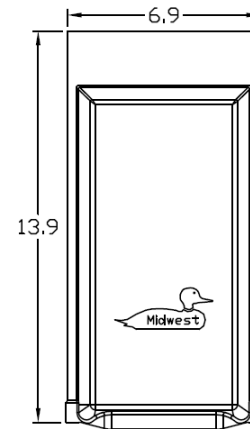

Top View

Wire Range Chart

CONNECTOR	COPPER		ALUMINUM	
	SOLID	STRAND	SOLID	STRAND
LINE	14-8	14-2	12-8	12-2
LOAD	14-8	14-2	12-8	12-2
NEUTRAL	-----	-----	-----	-----
EQUIP. GRND.	12-8	12-2	12-8	12-2

Left Side View

Inside Front View

Front Cover

Outside Front View

Right Side View

Bottom View

Knockouts

G= 1/2", 3/4", 1" K□
S= 1/2", 3/4", 1", 1-1/4", 1-1/2" K□

MIDWEST 30A GD AC DISCONNECT PULLER-TYPE 3PH
240V 7.5HP 20A GFCI RECEPT FUSIBLE METALLIC N3R