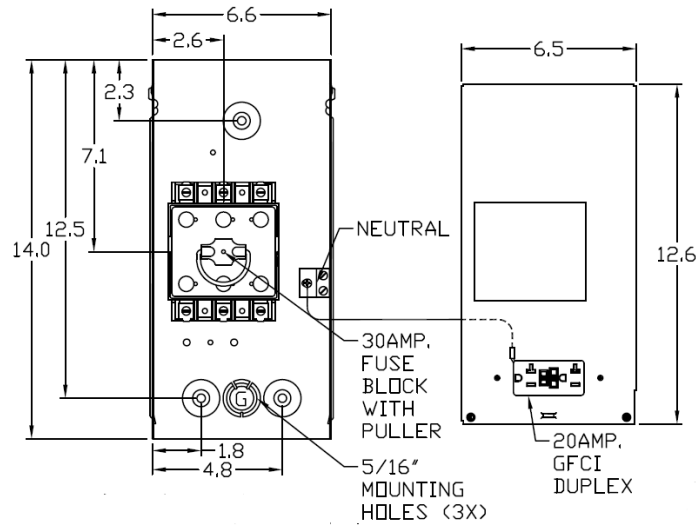

Top View

Wire Range Chart

CONNECTOR	COPPER		ALUMINUM	
	SOLID	STRAND	SOLID	STRAND
LINE	14-8	14-2	12-8	12-2
LOAD	14-8	14-2	12-8	12-2
NEUTRAL	-----	-----	-----	-----
EQUIP. GRND.	12-8	12-2	12-8	12-2

Left Side View

Inside Front View

Front Cover

Outside Front View

Right Side View

Bottom View

Knockouts

G= 1/2", 3/4", 1" K□
S= 1/2", 3/4", 1", 1-1/4", 1-1/2" K□

MIDWEST 30A GD AC DISCONNECT PULLER-TYPE 3PH
240V 7.5HP 20A GFCI RECEPT FUSIBLE METALLIC N3R