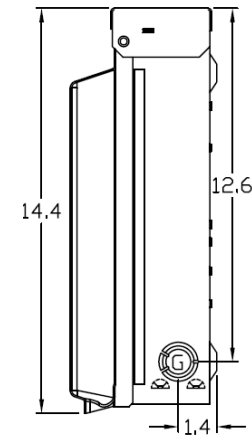

Top View

Wire Range Chart

CONNECTOR	COPPER		ALUMINUM	
	SOLID	STRAND	SOLID	STRAND
LINE	14-8	14-2	12-8	12-2
LOAD	14-8	14-2	12-8	12-2
NEUTRAL	-----	-----	-----	-----
EQUIP. GRND.	12-8	12-2	12-8	12-2

Left Side View

Inside Front View

Front Cover

Outside Front View

Right Side View

Bottom View

Knockouts

G= 1/2", 3/4", 1" K□
S= 1/2", 3/4", 1", 1-1/4", 1-1/2" K□

MIDWEST 30A GD AC DISCONNECT PULLER-TYPE 3PH
240V 7.5HP 20A GFCI RECEPT FUSIBLE METALLIC N3R