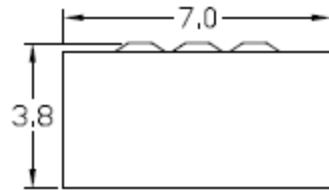

Top View

Wire Range Chart

CONNECTOR	COPPER		ALUMINUM	
	SOLID	STRAND	SOLID	STRAND
LINE	14-8	14-2	12-8	12-2
LOAD	14-8	14-2	12-8	12-2
NEUTRAL	-----	-----	-----	-----
EQUIP. GRND.	12-8	12-2	12-8	12-2

Left Side View

Inside Front View

Front Cover

Outside Front View

Right Side View

Bottom View

Knockouts

G= 1/2", 3/4", 1" K□
S= 1/2", 3/4", 1", 1-1/4", 1-1/2" K□

MIDWEST 30A GD AC DISCONNECT PULLER-TYPE 3PH
240V 7.5HP 20A GFCI RECEPT FUSIBLE METALLIC N3R