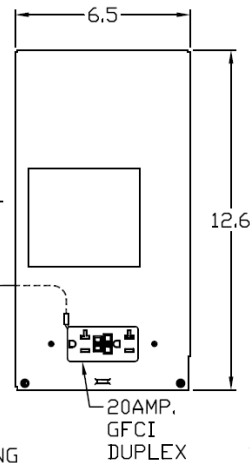

Top View

Wire Range Chart

CONNECTOR	COPPER		ALUMINUM	
	SOLID	STRAND	SOLID	STRAND
LINE	14-8	14-2	12-8	12-2
LOAD	14-8	14-2	12-8	12-2
NEUTRAL	-----	-----	-----	-----
EQUIP. GRND.	12-8	12-2	12-8	12-2

Left Side View

Inside Front View

Front Cover

Outside Front View

Right Side View

Bottom View

Knockouts

G= 1/2", 3/4", 1" K□
S= 1/2", 3/4", 1", 1-1/4", 1-1/2" K□

MIDWEST 30A GD AC DISCONNECT PULLER-TYPE 3PH
240V 7.5HP 20A GFCI RECEPT FUSIBLE METALLIC N3R