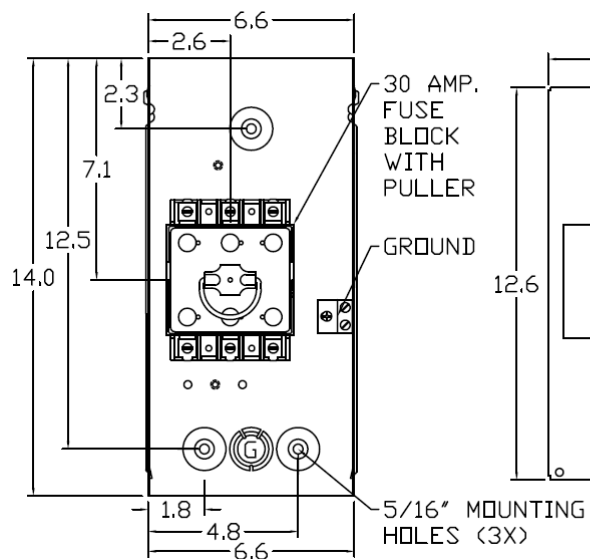

**Top View**

**Wire Range Chart**

CONNECTOR	COPPER		ALUMINUM	
	SOLID	STRAND	SOLID	STRAND
LINE	14-8	14-2	12-8	12-2
LOAD	14-8	14-2	12-8	12-2
NEUTRAL	-----	-----	-----	-----
EQUIP. GRND.	12-8	12-2	12-8	12-2

**Left Side View**

**Inside Front View**

**Front Cover**

**Outside Front View**

**Right Side View**

**Bottom View**

**Knockouts**

G= 1/2", 3/4", 1" KØ
S= 1/2", 3/4", 1", 1-1/4", 1-1/2" KØ

MIDWEST 30A GD AC DISCONNECT PULLER-TYPE 3PH  
240V 7.5HP FUSIBLE METALLIC N3R ENCLOSURE

CAT NO	DWG DATE	REV #
U0353F	04/10/2016	02