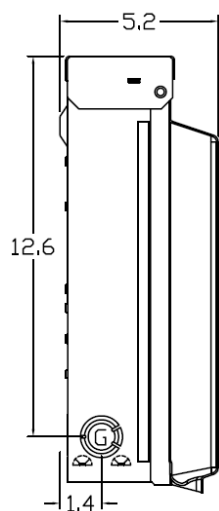

**Top View**

**Wire Range Chart**

CONNECTOR	COPPER		ALUMINUM	
	SOLID	STRAND	SOLID	STRAND
LINE	14-8	14-2	12-8	12-2
LOAD	14-8	14-2	12-8	12-2
NEUTRAL	-----	-----	-----	-----
EQUIP. GRND.	12-8	12-2	12-8	12-2

**Left Side View**

**Inside Front View**

**Front Cover**

**Outside Front View**

**Right Side View**

**Bottom View**

**Knockouts**

G= 1/2", 3/4", 1" KØ
S= 1/2", 3/4", 1", 1-1/4", 1-1/2" KØ

MIDWEST 30A GD AC DISCONNECT PULLER-TYPE 3PH  
240V 7.5HP FUSIBLE METALLIC N3R ENCLOSURE

CAT NO	DWG DATE	REV #
U0353F	04/10/2016	02