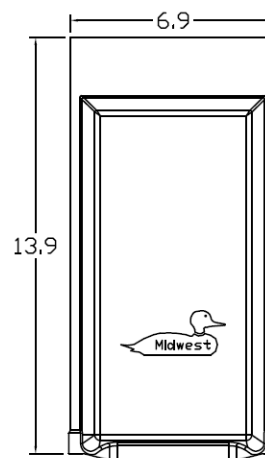

**Top View**

**Wire Range Chart**

CONNECTOR	COPPER		ALUMINUM	
	SOLID	STRAND	SOLID	STRAND
LINE	14-8	14-2	12-8	12-2
LOAD	14-8	14-2	12-8	12-2
NEUTRAL	-----	-----	-----	-----
EQUIP. GRND.	12-8	12-2	12-8	12-2

**Left Side View**

**Inside Front View**

**Front Cover**

**Outside Front View**

**Right Side View**

**Bottom View**

**Knockouts**

G= 1/2", 3/4", 1" KØ
S= 1/2", 3/4", 1", 1-1/4", 1-1/2" KØ