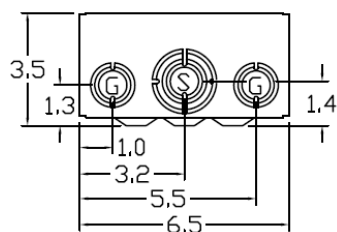

**Top View**

**Wire Range Chart**

CONNECTOR	COPPER		ALUMINUM	
	SOLID	STRAND	SOLID	STRAND
LINE	14-8	14-2	12-8	12-2
LOAD	14-8	14-2	12-8	12-2
NEUTRAL	-----	-----	-----	-----
EQUIP. GRND.	12-8	12-2	12-8	12-2

**Left Side View**

**Inside Front View**

**Front Cover**

**Outside Front View**

**Right Side View**

**Bottom View**

**Knockouts**

G= 1/2", 3/4", 1" KØ
S= 1/2", 3/4", 1", 1-1/4", 1-1/2" KØ

MIDWEST 30A GD AC DISCONNECT PULLER-TYPE 3PH  
240V 7.5HP FUSIBLE METALLIC N3R ENCLOSURE

CAT NO	DWG DATE	REV #
U0353F	04/10/2016	02