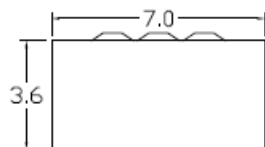

**Top View**

**Wire Range Chart**

CONNECTOR	COPPER		ALUMINUM	
	SOLID	STRAND	SOLID	STRAND
LINE	14-8	14-2	12-8	12-2
LOAD	14-8	14-2	12-8	12-2
NEUTRAL	-----	-----	-----	-----
EQUIP. GRND.	12-8	12-2	12-8	12-2

**Left Side View**

**Inside Front View**

**Front Cover**

**Outside Front View**

**Right Side View**

**Bottom View**

**Knockouts**

G= 1/2", 3/4", 1" KØ
S= 1/2", 3/4", 1", 1-1/4", 1-1/2" KØ