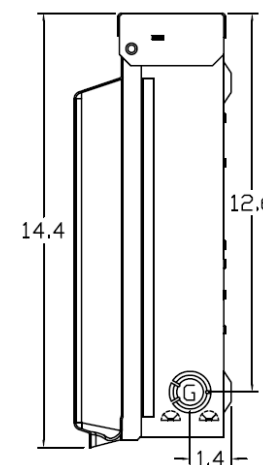

**Top View**

**Wire Range Chart**

CONNECTOR	COPPER		ALUMINUM	
	SOLID	STRAND	SOLID	STRAND
LINE	14-8	14-2	12-8	12-2
LOAD	14-8	14-2	12-8	12-2
NEUTRAL	-----	-----	-----	-----
EQUIP. GRND.	12-8	12-2	12-8	12-2

**Left Side View**

**Inside Front View**

**Front Cover**

**Outside Front View**

**Right Side View**

**Bottom View**

**Knockouts**

G= 1/2", 3/4", 1" KØ
S= 1/2", 3/4", 1", 1-1/4", 1-1/2" KØ

MIDWEST 30A GD AC DISCONNECT PULLER-TYPE 3PH  
240V 7.5HP FUSIBLE METALLIC N3R ENCLOSURE

CAT NO	DWG DATE	REV #
U0353F	04/10/2016	02