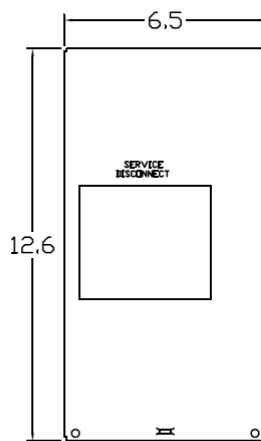

**Top View**

**Wire Range Chart**

CONNECTOR	COPPER		ALUMINUM	
	SOLID	STRAND	SOLID	STRAND
LINE	14-8	14-2	12-8	12-2
LOAD	14-8	14-2	12-8	12-2
NEUTRAL	-----	-----	-----	-----
EQUIP. GRND.	12-8	12-2	12-8	12-2

**Left Side View**

**Inside Front View**

**Front Cover**

**Outside Front View**

**Right Side View**

**Bottom View**

**Knockouts**

G= 1/2", 3/4", 1" KØ
S= 1/2", 3/4", 1", 1-1/4", 1-1/2" KØ