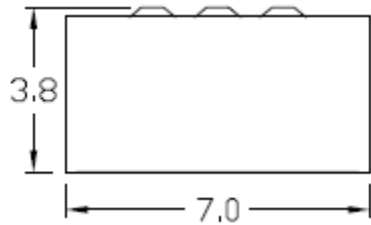

### Top View

### Wire Range Table

CONNECTOR	COPPER		ALUMINUM	
	SOLID	STRAND	SOLID	STRAND
LINE	14-8	14-2	12-8	12-2
LOAD	14-8	14-2	12-8	12-2
NEUTRAL	-----	-----	-----	-----
EQUIP. GRND.	12-8	12-2	12-8	12-2