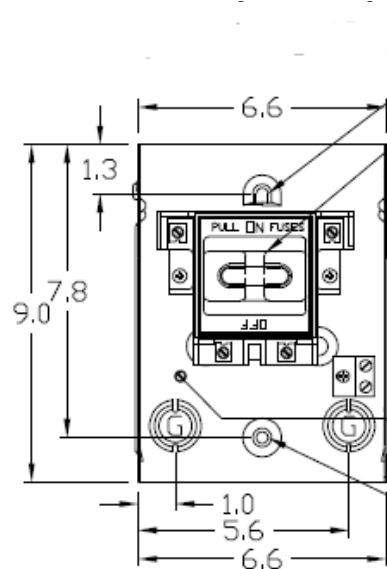

Top View

Wire Range Table

CONNECTOR	COPPER		ALUMINUM	
	SOLID	STRAND	SOLID	STRAND
LINE	14-8	14-2	12-8	12-2
LOAD	14-8	14-2	12-8	12-2
NEUTRAL	-----	-----	-----	-----
EQUIP. GRND.	12-8	12-2	12-8	12-2

Left Side View

Front View

Front Cover

Front View

Right Side View

Bottom View

Knockouts

G = 1/2", 3/4", 1" KO
S = 1/2", 3/4", 1", 1-1/4", 1-1/2" KO

MIDWEST 30A GD DISCONNECT PULLER TYPE 1PH 240V 3HP
FUSIBLE 20A GFI RECEPT STEEL N3R ENCLOSURE

CAT NO	DWG DATE	REV #
U035F010	2/4/2016	01