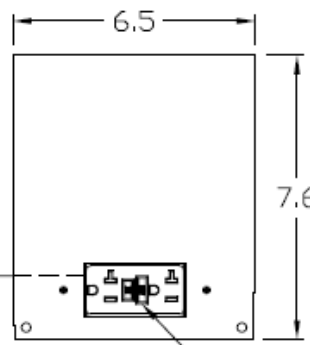

Front Cover