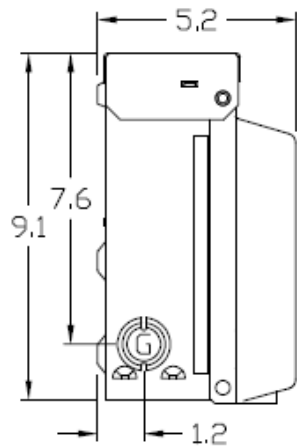

### Top View

### Wire Range Table

CONNECTOR	COPPER		ALUMINUM	
	SOLID	STRAND	SOLID	STRAND
LINE	14-8	14-2	12-8	12-2
LOAD	14-8	14-2	12-8	12-2
NEUTRAL	-----	-----	-----	-----
EQUIP. GRND.	12-8	12-2	12-8	12-2

### Left Side View

### Knockouts

G = 1/2", 3/4", 1" KO
S = 1/2", 3/4", 1", 1-1/4", 1-1/2" KO

MIDWEST 30A GD DISCONNECT PULLER TYPE 1PH 240V 3HP  
FUSIBLE 20A GFI RECEPT STEEL N3R ENCLOSURE

CAT NO	DWG DATE	REV #
U035F010	2/4/2016	01