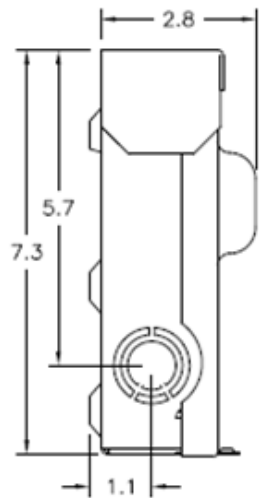

Top View

Wire Range Table

CONNECTOR	COPPER		ALUMINUM	
	SOLID	STRAND	SOLID	STRAND
LINE	14-8	14-2	12-8	12-2
LOAD	14-8	14-2	12-8	12-2
NEUTRAL	-----	-----	-----	-----
EQUIP. GRND.	12-8	12-2	12-8	12-2

Left Side View

Front View (Inside)

Front Cover

Front View (Outside)

Right Side View

Bottom View

MIDWEST 30A GD AC DISCONNECT PULLER-TYPE 240V 3HP FUSIBLE RATED METALLIC N3R ENCLOSURE

CAT NO	DWG DATE	REV #
U035F2	2/4/2016	01