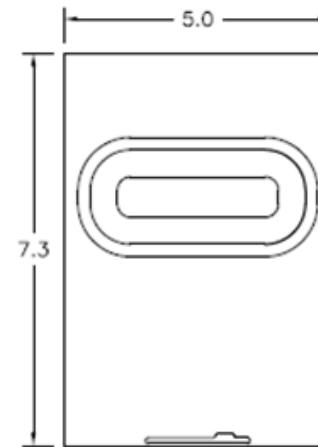

Top View

Wire Range Table

CONNECTOR	COPPER		ALUMINUM	
	SOLID	STRAND	SOLID	STRAND
LINE	14-8	14-2	12-8	12-2
LOAD	14-8	14-2	12-8	12-2
NEUTRAL	-----	-----	-----	-----
EQUIP. GRND.	12-8	12-2	12-8	12-2

Left Side View

Front View (Inside)

Front Cover

Front View (Outside)

Right Side View

Bottom View

MIDWEST 30A GD AC DISCONNECT PULLER-TYPE 240V 3HP FUSIBLE RATED METALLIC N3R ENCLOSURE

CAT NO	DWG DATE	REV #
U035F2	2/4/2016	01