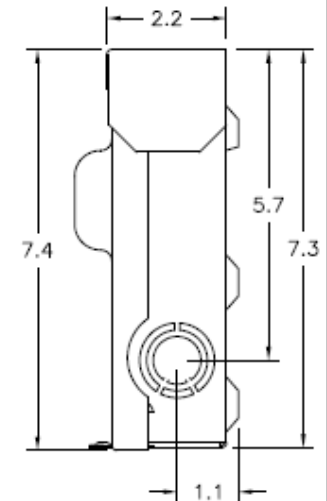

Top View

Wire Range Table

CONNECTOR	COPPER		ALUMINUM	
	SOLID	STRAND	SOLID	STRAND
LINE	14-8	14-2	12-8	12-2
LOAD	14-8	14-2	12-8	12-2
NEUTRAL	-----	-----	-----	-----
EQUIP. GRND.	12-8	12-2	12-8	12-2

Left Side View

Front View (Inside)

Front Cover

Front View (Outside)

Right Side View

Bottom View

MIDWEST 30A GD AC DISCONNECT PULLER-TYPE 240V 3HP FUSIBLE RATED METALLIC N3R ENCLOSURE

CAT NO	DWG DATE	REV #
U035F2	2/4/2016	01