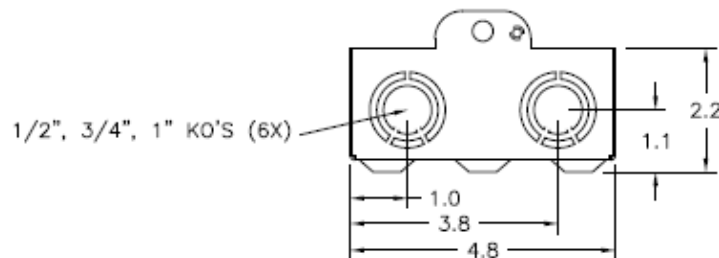

Front View (Inside)

Front Cover

Front View (Outside)

Right Side View

Bottom View

MIDWEST 30A GD AC DISCONNECT PULLER-TYPE 240V 3HP FUSIBLE RATED METALLIC N3R ENCLOSURE

CAT NO	DWG DATE	REV #
U035F2	2/4/2016	01