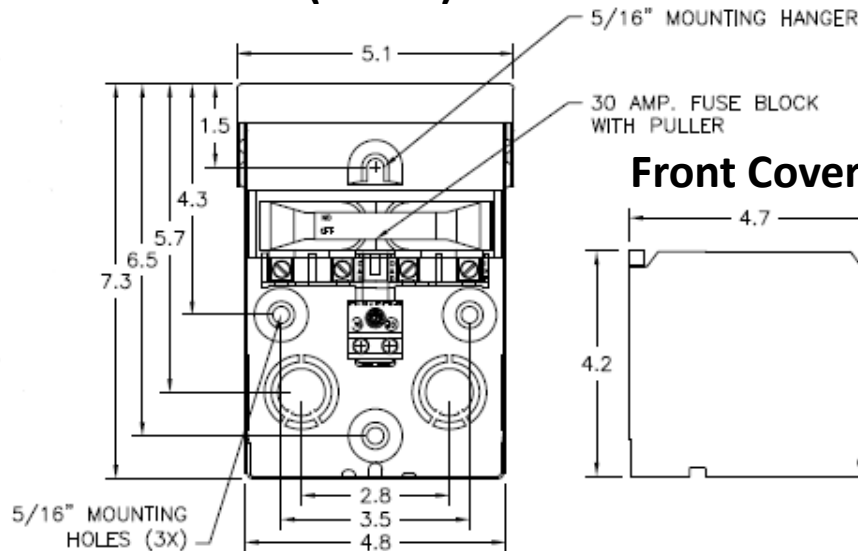

Top View

Wire Range Table

CONNECTOR	COPPER		ALUMINUM	
	SOLID	STRAND	SOLID	STRAND
LINE	14-8	14-2	12-8	12-2
LOAD	14-8	14-2	12-8	12-2
NEUTRAL	-----	-----	-----	-----
EQUIP. GRND.	12-8	12-2	12-8	12-2

Left Side View

Front View (Inside)

Front Cover

Front View (Outside)

Right Side View

Bottom View

MIDWEST 30A GD AC DISCONNECT PULLER-TYPE 240V 3HP FUSIBLE RATED METALLIC N3R ENCLOSURE

CAT NO	DWG DATE	REV #
U035F2	2/4/2016	01