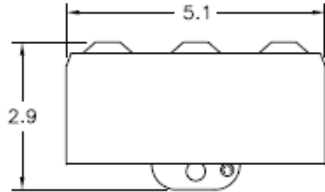

Top View

Wire Range Table

CONNECTOR	COPPER		ALUMINUM	
	SOLID	STRAND	SOLID	STRAND
LINE	14-8	14-2	12-8	12-2
LOAD	14-8	14-2	12-8	12-2
NEUTRAL	-----	-----	-----	-----
EQUIP. GRND.	12-8	12-2	12-8	12-2

Left Side View

Front View (Inside)

Front Cover

Front View (Outside)

Right Side View

Bottom View

MIDWEST 30A GD AC DISCONNECT PULLER-TYPE 240V 3HP FUSIBLE RATED METALLIC N3R ENCLOSURE

CAT NO	DWG DATE	REV #
U035F2	2/4/2016	01