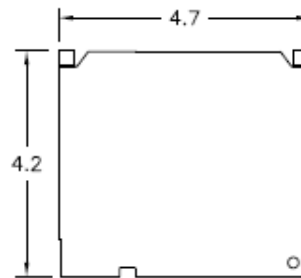

Top View

Wire Range Table

CONNECTOR	COPPER		ALUMINUM	
	SOLID	STRAND	SOLID	STRAND
LINE	14-8	14-2	12-8	12-2
LOAD	14-8	14-2	12-8	12-2
NEUTRAL	-----	-----	-----	-----
EQUIP. GRND.	12-8	12-2	12-8	12-2

Left Side View

Front View (Inside)

Front Cover

Front View (Outside)

Right Side View

Bottom View

MIDWEST 30A GD AC DISCONNECT PULLER-TYPE 240V 3HP FUSIBLE RATED METALLIC N3R ENCLOSURE

CAT NO	DWG DATE	REV #
U035F2	2/4/2016	01