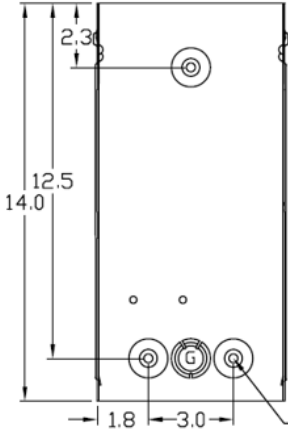

Wire Range Size

CONNECTOR	COPPER		ALUMINUM	
	SOLID	STRANDED	SOLID	STRANDED
LINE	14-10	14-10	-----	-----
LOAD	14-10	14-10	-----	-----
NEUTRAL	14-10	14-10	-----	-----
EQUIP. GRND.	12-8	12-2	-----	-----

Top View

Left Side View

Back View

Inside Receptacle View

Front View

Right Side View

Bottom View

Circuit Protection

None

Receptacles

CS6375*

Knockouts

G= 1/2", 3/4", 1" KO
 S= 1/2", 3/4", 1-1/4", 1-1/2" KO

*California Standard, three pole, 4 wire grounded non-NEMA

Midwest Electric Products
 Plainville, CT

MIDWEST POWER INLET 50A 1PH 120/240V N3R G90
 STEEL ENCLOSURE