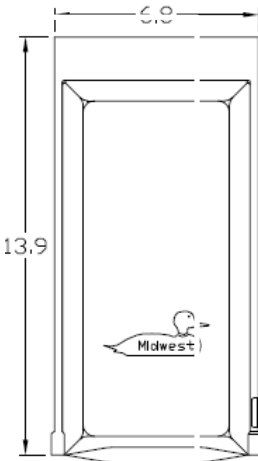

Wire Range Size

CONNECTOR	COPPER		ALUMINUM	
	SOLID	STRANDED	SOLID	STRANDED
LINE	14-10	14-10	-----	-----
LOAD	14-10	14-10	-----	-----
NEUTRAL	14-10	14-10	-----	-----
EQUIP. GRND.	12-8	12-2	-----	-----

Top View

Left Side View

Back View

Inside Receptacle View

Front View

Right Side View

Bottom View

Circuit Protection

None

Receptacles

CS6375*

Knockouts

G= 1/2", 3/4", 1" KO
 S= 1/2", 3/4", 1-1/4", 1-1/2" KO

*California Standard, three pole, 4 wire grounded non-NEMA

Midwest Electric Products
 Plainville, CT

MIDWEST POWER INLET 50A 1PH 120/240V N3R G90
 STEEL ENCLOSURE