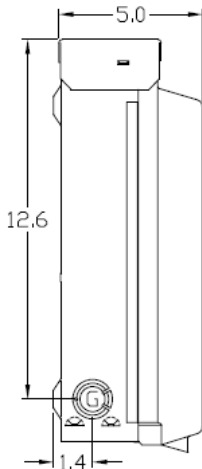

Wire Range Size

CONNECTOR	COPPER		ALUMINUM	
	SOLID	STRANDED	SOLID	STRANDED
LINE	14-10	14-10	-----	-----
LOAD	14-10	14-10	-----	-----
NEUTRAL	14-10	14-10	-----	-----
EQUIP. GRND.	12-8	12-2	-----	-----

Top View

Left Side View

Back View

Inside Receptacle View

Front View

Right Side View

Bottom View

Circuit Protection

None

Receptacles

CS6375*

Knockouts

G= 1/2", 3/4", 1" KO
 S= 1/2", 3/4", 1-1/4", 1-1/2" KO

*California Standard, three pole, 4 wire grounded non-NEMA

Midwest Electric Products
 Plainville, CT

MIDWEST POWER INLET 50A 1PH 120/240V N3R G90
 STEEL ENCLOSURE