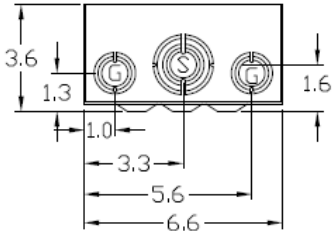

Wire Range Size

CONNECTOR	COPPER		ALUMINUM	
	SOLID	STRANDED	SOLID	STRANDED
LINE	14-10	14-10	-----	-----
LOAD	14-10	14-10	-----	-----
NEUTRAL	14-10	14-10	-----	-----
EQUIP. GRND.	12-8	12-2	-----	-----

Top View

Left Side View

Back View

Inside Receptacle View

Front View

Right Side View

Bottom View

Circuit Protection

None

Receptacles

CS6375*

Knockouts

G= 1/2", 3/4", 1" KO
 S= 1/2", 3/4", 1-1/4", 1-1/2" KO

*California Standard, three pole, 4 wire grounded non-NEMA

Midwest Electric Products
 Plainville, CT

MIDWEST POWER INLET 50A 1PH 120/240V N3R G90
 STEEL ENCLOSURE