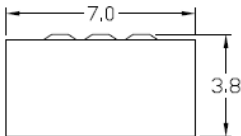

Wire Range Size

CONNECTOR	COPPER		ALUMINUM	
	SOLID	STRANDED	SOLID	STRANDED
LINE	14-10	14-10	-----	-----
LOAD	14-10	14-10	-----	-----
NEUTRAL	14-10	14-10	-----	-----
EQUIP. GRND.	12-8	12-2	-----	-----

Top View

Left Side View

Back View

Inside Receptacle View

Front View

Right Side View

Bottom View

Circuit Protection

None

Receptacles

CS6375*

Knockouts

G= 1/2", 3/4", 1" KO
 S= 1/2", 3/4", 1-1/4", 1-1/2" KO

*California Standard, three pole, 4 wire grounded non-NEMA

Midwest Electric Products
 Plainville, CT

MIDWEST POWER INLET 50A 1PH 120/240V N3R G90
 STEEL ENCLOSURE