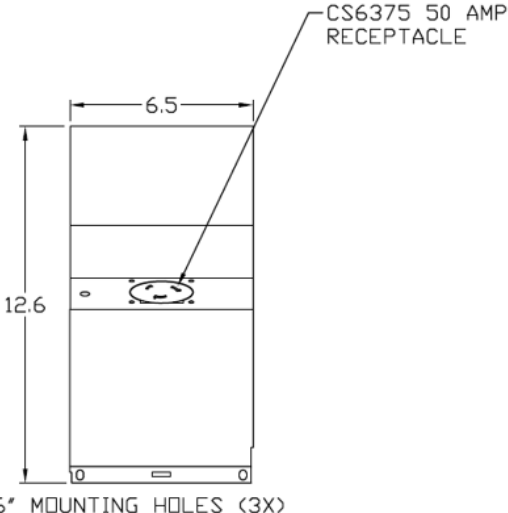

Wire Range Size

CONNECTOR	COPPER		ALUMINUM	
	SOLID	STRANDED	SOLID	STRANDED
LINE	14-10	14-10	-----	-----
LOAD	14-10	14-10	-----	-----
NEUTRAL	14-10	14-10	-----	-----
EQUIP. GRND.	12-8	12-2	-----	-----

Top View

Left Side View

Back View

Inside Receptacle View

Front View

Right Side View

Bottom View

Circuit Protection

None

Receptacles

CS6375*

Knockouts

G= 1/2", 3/4", 1" KO
 S= 1/2", 3/4", 1-1/4", 1-1/2" KO

*California Standard, three pole, 4 wire grounded non-NEMA

Midwest Electric Products
 Plainville, CT

MIDWEST POWER INLET 50A 1PH 120/240V N3R G90
 STEEL ENCLOSURE