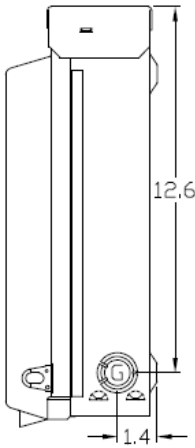

Wire Range Size

CONNECTOR	COPPER		ALUMINUM	
	SOLID	STRANDED	SOLID	STRANDED
LINE	14-10	14-10	-----	-----
LOAD	14-10	14-10	-----	-----
NEUTRAL	14-10	14-10	-----	-----
EQUIP. GRND.	12-8	12-2	-----	-----

Top View

Left Side View

Back View

Inside Receptacle View

Front View

Right Side View

Bottom View

Circuit Protection

None

Receptacles

CS6375*

Knockouts

G= 1/2", 3/4", 1" KO
 S= 1/2", 3/4", 1-1/4", 1-1/2" KO

*California Standard, three pole, 4 wire grounded non-NEMA

Midwest Electric Products
 Plainville, CT

MIDWEST POWER INLET 50A 1PH 120/240V N3R G90
 STEEL ENCLOSURE