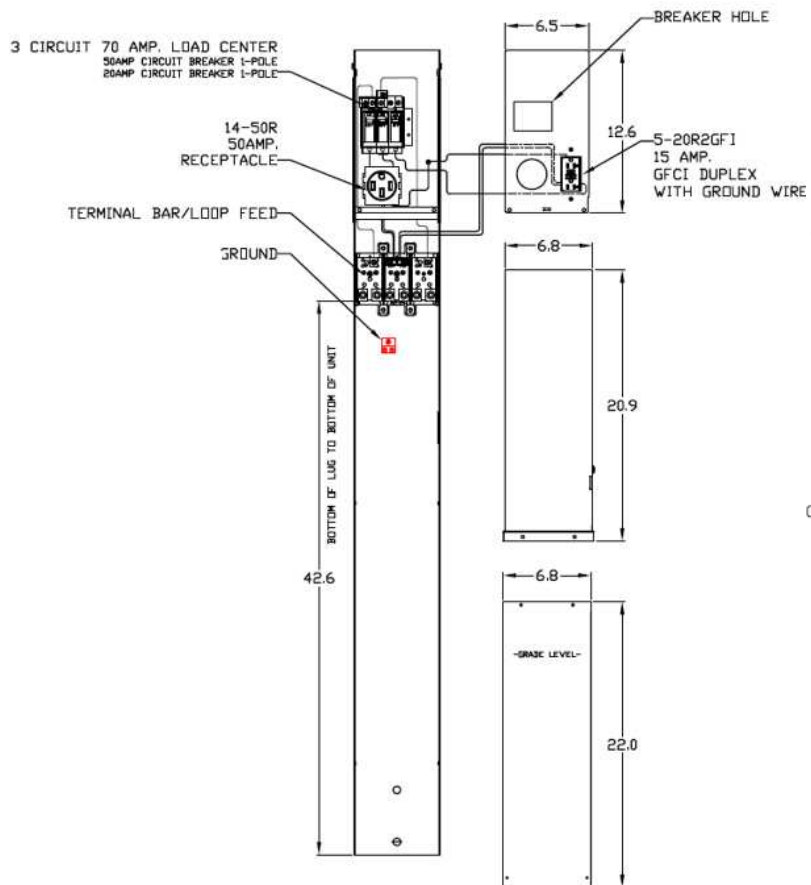

Configuration

Wire Range Size

CONNECTOR	COPPER		ALUMINUM	
	SOLID	STRAND	SOLID	STRAND
LINE	14-8	14-2	12-8	12-2
LOAD	14-10	14-10	---	---
NEUTRAL	14-4	14-4	14-4	14-4
POST LINE CONNECTORS SUITABLE FOR LOOP FEED	#6-350 KCMIL		#6-350 KCMIL	
EQUIP. GRND. POST	14-2/0	14-2/0	14-2/0	14-2/0

Receptacles

BR54U
5-20R2GFCI

Circuit Protection

THQL2150
THQL1120

NOTES: EARTH BURIAL POST

MIDWEST METALLIC 70A EARTH BURIAL PEDESTAL
SINGLE UNMETERED 120/240V 1PH UL LISTED

CAT NO	DWG DATE	REV #
U055CP6010	02/28/2017	01