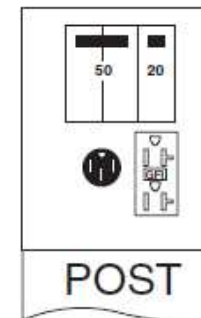

Configuration

Wire Range Size

CONNECTOR	COPPER		ALUMINUM	
	SOLID	STRAND	SOLID	STRAND
LINE	14-8	14-2	12-8	12-2
LOAD	14-10	14-10	---	---
NEUTRAL	14-4	14-4	14-4	14-4
POST LINE CONNECTORS SUITABLE FOR LOOP FEED	#6-350 KCMIL		#6-350 KCMIL	
EQUIP. GRND. POST	14-2/0	14-2/0	14-2/0	14-2/0