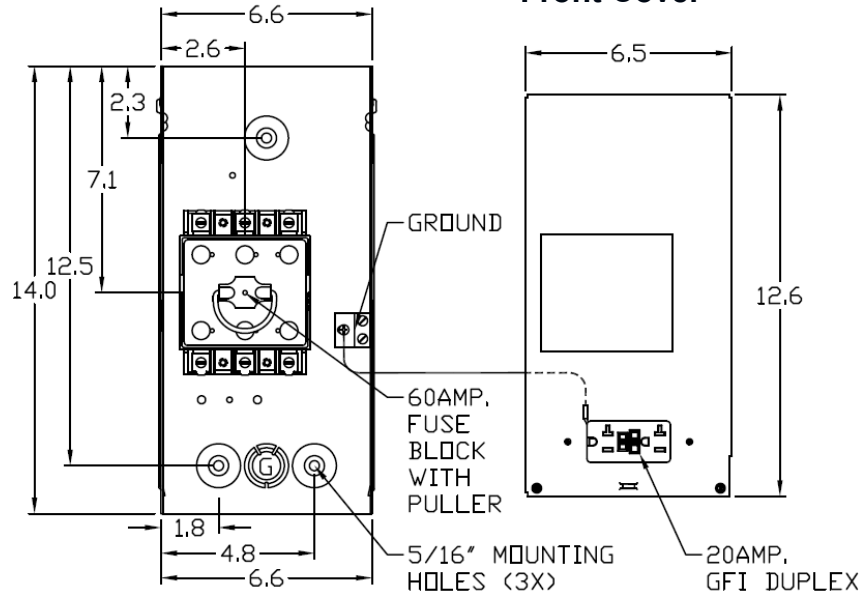

Top View

Wire Range Chart

CONNECTOR	COPPER		ALUMINUM	
	SOLID	STRAND	SOLID	STRAND
LINE	14-8	14-2	12-8	12-2
LOAD	14-8	14-2	12-8	12-2
NEUTRAL	-----	-----	-----	-----
EQUIP. GRND.	12-8	12-2	12-8	12-2

Left Side View

Inside Front View

Front Cover

Outside Front View

Right Side View

Bottom View

Knockouts

G= 1/2", 3/4", 1" K□
S= 1/2", 3/4", 1", 1-1/4", 1-1/2" K□

MIDWEST 60A GD AC DISCONNECT PULLER-TYPE 3PH
240V 7.5HP 20A GFCI RECEPT FUSIBLE METALLIC N3R