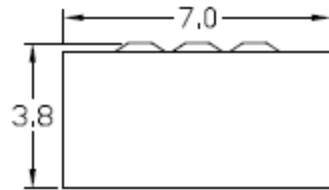

Top View

Wire Range Chart

CONNECTOR	COPPER		ALUMINUM	
	SOLID	STRAND	SOLID	STRAND
LINE	14-8	14-2	12-8	12-2
LOAD	14-8	14-2	12-8	12-2
NEUTRAL	-----	-----	-----	-----
EQUIP. GRND.	12-8	12-2	12-8	12-2

Left Side View

Inside Front View

Front Cover

Outside Front View

Right Side View

Bottom View

Knockouts

G= 1/2", 3/4", 1" K□
S= 1/2", 3/4", 1", 1-1/4", 1-1/2" K□

MIDWEST 60A GD AC DISCONNECT PULLER-TYPE 3PH
240V 7.5HP 20A GFCI RECEPT FUSIBLE METALLIC N3R