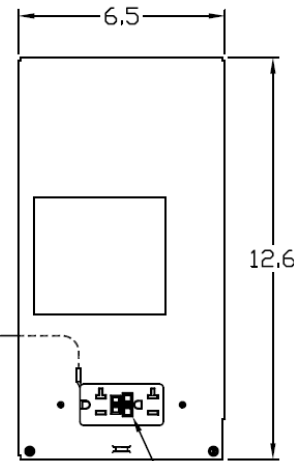

Top View

Wire Range Chart

CONNECTOR	COPPER		ALUMINUM	
	SOLID	STRAND	SOLID	STRAND
LINE	14-8	14-2	12-8	12-2
LOAD	14-8	14-2	12-8	12-2
NEUTRAL	-----	-----	-----	-----
EQUIP. GRND.	12-8	12-2	12-8	12-2

Left Side View

Inside Front View

Front Cover

Outside Front View

Right Side View

Bottom View

Knockouts

G= 1/2", 3/4", 1" K□
S= 1/2", 3/4", 1", 1-1/4", 1-1/2" K□

MIDWEST 60A GD AC DISCONNECT PULLER-TYPE 3PH
240V 7.5HP 20A GFCI RECEPT FUSIBLE METALLIC N3R