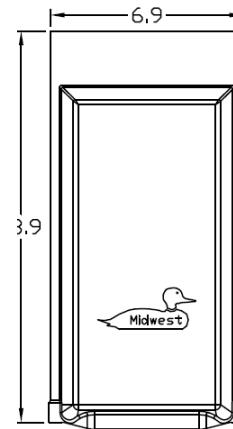

Top View

Wire Range Chart

CONNECTOR	COPPER		ALUMINUM	
	SOLID	STRAND	SOLID	STRAND
LINE	14-8	14-2	12-8	12-2
LOAD	14-8	14-2	12-8	12-2
NEUTRAL	-----	-----	-----	-----
EQUIP. GRND.	12-8	12-2	12-8	12-2

Left Side View

Inside Front View

Front Cover

Outside Front View

Right Side View

Bottom View

Knockouts

G= 1/2", 3/4", 1" K□
S= 1/2", 3/4", 1", 1-1/4", 1-1/2" K□

MIDWEST 60A GD AC DISCONNECT PULLER-TYPE 3PH
240V 7.5HP 20A GFCI RECEPT FUSIBLE METALLIC N3R