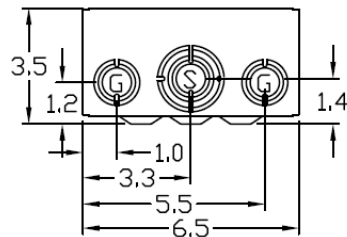

Top View

Wire Range Chart

CONNECTOR	COPPER		ALUMINUM	
	SOLID	STRAND	SOLID	STRAND
LINE	14-8	14-2	12-8	12-2
LOAD	14-8	14-2	12-8	12-2
NEUTRAL	-----	-----	-----	-----
EQUIP. GRND.	12-8	12-2	12-8	12-2

Left Side View

Inside Front View

Front Cover

Outside Front View

Right Side View

Bottom View

Knockouts

G= 1/2", 3/4", 1" K□
S= 1/2", 3/4", 1", 1-1/4", 1-1/2" K□

MIDWEST 60A GD AC DISCONNECT PULLER-TYPE 3PH
240V 7.5HP 20A GFCI RECEPT FUSIBLE METALLIC N3R