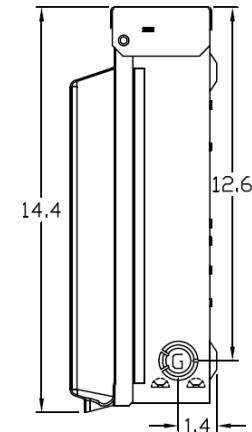

Top View

Wire Range Chart

CONNECTOR	COPPER		ALUMINUM	
	SOLID	STRAND	SOLID	STRAND
LINE	14-8	14-2	12-8	12-2
LOAD	14-8	14-2	12-8	12-2
NEUTRAL	-----	-----	-----	-----
EQUIP. GRND.	12-8	12-2	12-8	12-2

Left Side View

Inside Front View

Front Cover

Outside Front View

Right Side View

Bottom View

Knockouts

G= 1/2", 3/4", 1" K□
S= 1/2", 3/4", 1", 1-1/4", 1-1/2" K□

MIDWEST 60A GD AC DISCONNECT PULLER-TYPE 3PH
240V 7.5HP 20A GFCI RECEPT FUSIBLE METALLIC N3R