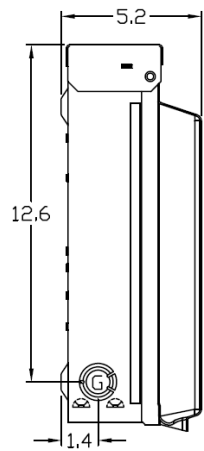

Top View

Wire Range Chart

CONNECTOR	COPPER		ALUMINUM	
	SOLID	STRAND	SOLID	STRAND
LINE	14-8	14-2	12-8	12-2
LOAD	14-8	14-2	12-8	12-2
NEUTRAL	-----	-----	-----	-----
EQUIP. GRND.	12-8	12-2	12-8	12-2

Left Side View

Inside Front View

Front Cover

Outside Front View

Right Side View

Bottom View

Knockouts

G= 1/2", 3/4", 1" K□
S= 1/2", 3/4", 1", 1-1/4", 1-1/2" K□

MIDWEST 60A GD AC DISCONNECT PULLER-TYPE 3PH
240V 7.5HP 20A GFCI RECEPT FUSIBLE METALLIC N3R