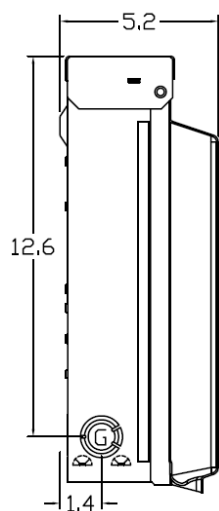

Top View

Wire Range Chart

CONNECTOR	COPPER		ALUMINUM	
	SOLID	STRAND	SOLID	STRAND
LINE	14-8	14-2	12-8	12-2
LOAD	14-8	14-2	12-8	12-2
NEUTRAL	-----	-----	-----	-----
EQUIP. GRND.	12-8	12-2	12-8	12-2

Left Side View

Inside Front View

Front Cover

Outside Front View

Right Side View

Bottom View

Knockouts

G= 1/2", 3/4", 1" KØ
S= 1/2", 3/4", 1", 1-1/4", 1-1/2" KØ

MIDWEST 60A GD AC DISCONNECT PULLER-TYPE 3PH
240V 15HP FUSIBLE METALLIC N3R ENCLOSURE