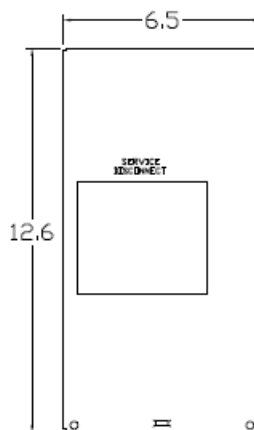

Top View

Wire Range Chart

CONNECTOR	COPPER		ALUMINUM	
	SOLID	STRAND	SOLID	STRAND
LINE	14-8	14-2	12-8	12-2
LOAD	14-8	14-2	12-8	12-2
NEUTRAL	-----	-----	-----	-----
EQUIP. GRND.	12-8	12-2	12-8	12-2

Left Side View

Inside Front View

Front Cover

Outside Front View

Right Side View

Bottom View

Knockouts

G= 1/2", 3/4", 1" KØ
S= 1/2", 3/4", 1", 1-1/4", 1-1/2" KØ

MIDWEST 60A GD AC DISCONNECT PULLER-TYPE 3PH
240V 15HP FUSIBLE METALLIC N3R ENCLOSURE