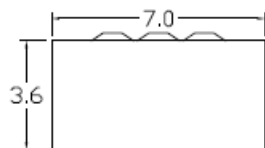

Top View

Wire Range Chart

CONNECTOR	COPPER		ALUMINUM	
	SOLID	STRAND	SOLID	STRAND
LINE	14-8	14-2	12-8	12-2
LOAD	14-8	14-2	12-8	12-2
NEUTRAL	-----	-----	-----	-----
EQUIP. GRND.	12-8	12-2	12-8	12-2

Left Side View

Inside Front View

Front Cover

Outside Front View

Right Side View

Bottom View

Knockouts

G= 1/2", 3/4", 1" KØ
S= 1/2", 3/4", 1", 1-1/4", 1-1/2" KØ

MIDWEST 60A GD AC DISCONNECT PULLER-TYPE 3PH
240V 15HP FUSIBLE METALLIC N3R ENCLOSURE