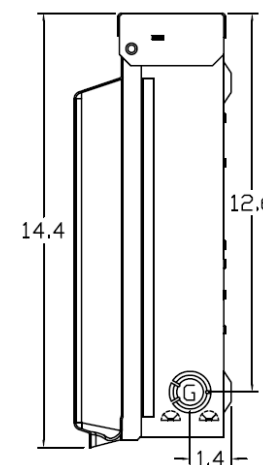

Top View

Wire Range Chart

CONNECTOR	COPPER		ALUMINUM	
	SOLID	STRAND	SOLID	STRAND
LINE	14-8	14-2	12-8	12-2
LOAD	14-8	14-2	12-8	12-2
NEUTRAL	-----	-----	-----	-----
EQUIP. GRND.	12-8	12-2	12-8	12-2

Left Side View

Inside Front View

Front Cover

Outside Front View

Right Side View

Bottom View

Knockouts

G= 1/2", 3/4", 1" KØ
S= 1/2", 3/4", 1", 1-1/4", 1-1/2" KØ

MIDWEST 60A GD AC DISCONNECT PULLER-TYPE 3PH
240V 15HP FUSIBLE METALLIC N3R ENCLOSURE