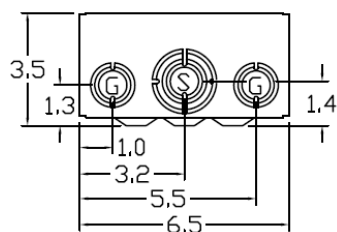

Top View

Wire Range Chart

CONNECTOR	COPPER		ALUMINUM	
	SOLID	STRAND	SOLID	STRAND
LINE	14-8	14-2	12-8	12-2
LOAD	14-8	14-2	12-8	12-2
NEUTRAL	-----	-----	-----	-----
EQUIP. GRND.	12-8	12-2	12-8	12-2

Left Side View

Inside Front View

Front Cover

Outside Front View

Right Side View

Bottom View

Knockouts

G= 1/2", 3/4", 1" KØ
S= 1/2", 3/4", 1", 1-1/4", 1-1/2" KØ

MIDWEST 60A GD AC DISCONNECT PULLER-TYPE 3PH
240V 15HP FUSIBLE METALLIC N3R ENCLOSURE