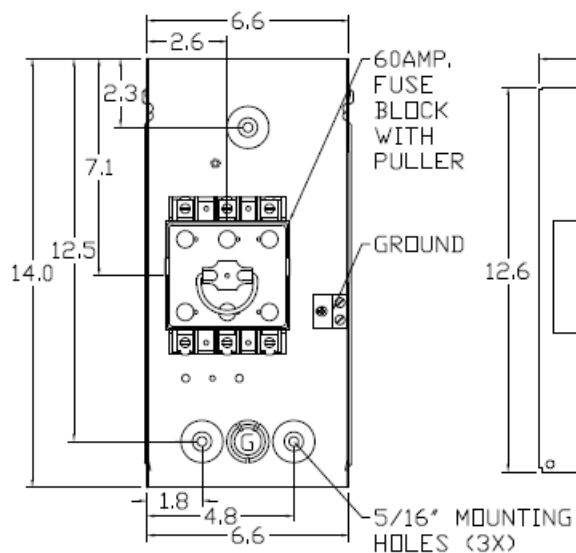

Top View

Wire Range Chart

CONNECTOR	COPPER		ALUMINUM	
	SOLID	STRAND	SOLID	STRAND
LINE	14-8	14-2	12-8	12-2
LOAD	14-8	14-2	12-8	12-2
NEUTRAL	-----	-----	-----	-----
EQUIP. GRND.	12-8	12-2	12-8	12-2

Left Side View

Inside Front View

Front Cover

Outside Front View

Right Side View

Bottom View

Knockouts

G= 1/2", 3/4", 1" KØ
S= 1/2", 3/4", 1", 1-1/4", 1-1/2" KØ

MIDWEST 60A GD AC DISCONNECT PULLER-TYPE 3PH
240V 15HP FUSIBLE METALLIC N3R ENCLOSURE