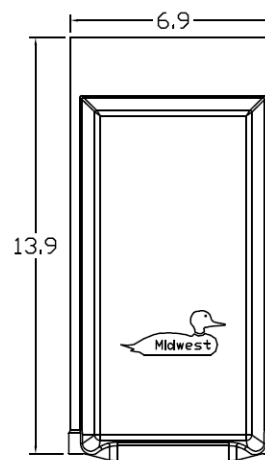

Top View

Wire Range Chart

CONNECTOR	COPPER		ALUMINUM	
	SOLID	STRAND	SOLID	STRAND
LINE	14-8	14-2	12-8	12-2
LOAD	14-8	14-2	12-8	12-2
NEUTRAL	-----	-----	-----	-----
EQUIP. GRND.	12-8	12-2	12-8	12-2

Left Side View

Inside Front View

Front Cover

Outside Front View

Right Side View

Bottom View

Knockouts

G= 1/2", 3/4", 1" KØ
S= 1/2", 3/4", 1", 1-1/4", 1-1/2" KØ

MIDWEST 60A GD AC DISCONNECT PULLER-TYPE 3PH
240V 15HP FUSIBLE METALLIC N3R ENCLOSURE