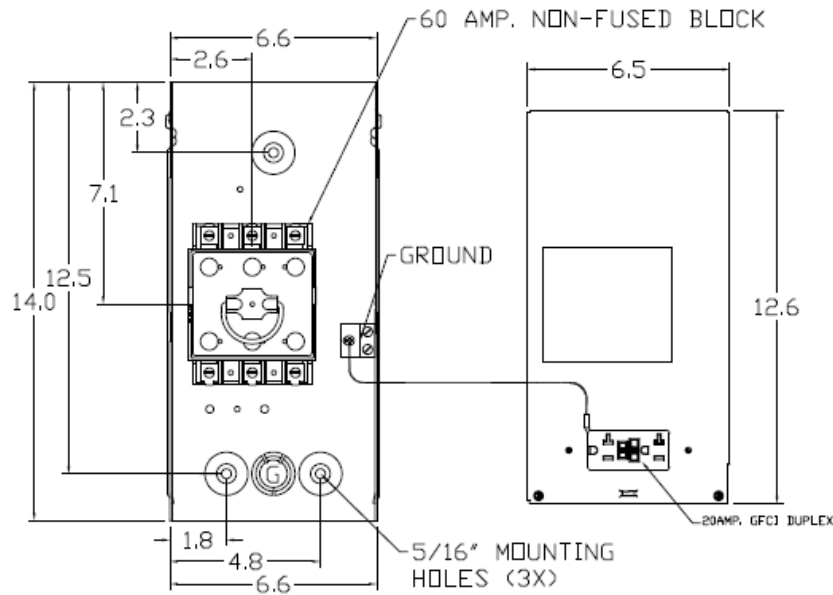

Top View

Knockouts

| |
|--------------------------------------|
| G= 1/2", 3/4", 1" KØ |
| S= 1/2", 3/4", 1", 1-1/4", 1-1/2" KØ |

Left Side View

Front Interior

Front Cover

Right Side View

Bottom View

Wire Range Size

| CONNECTOR | COPPER | | ALUMINUM | |
|--------------|--------|--------|----------|--------|
| | SOLID | STRAND | SOLID | STRAND |
| LINE | 14-8 | 14-2 | 12-8 | 12-2 |
| LOAD | 14-8 | 14-2 | 12-8 | 12-2 |
| NEUTRAL | ----- | ----- | ----- | ----- |
| EQUIP. GRND. | 12-8 | 12-2 | 12-8 | 12-2 |

MIDWEST 60A GD AC DISCONNECT PULLER-TYPE 3PH 240V NON-FUSIBLE 15A RECEPT 15HP STEEL N3R ENCL

| CAT NO | DWG DATE | REV # |
|-----------|------------|-------|
| U0653P010 | 04/10/2016 | 02 |