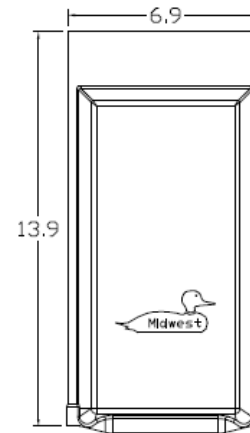

Top View

Knockouts

| |
|--------------------------------------|
| G= 1/2", 3/4", 1" KØ |
| S= 1/2", 3/4", 1", 1-1/4", 1-1/2" KØ |

Left Side View

Front Interior

Front Cover

Right Side View

Bottom View

Wire Range Size

| CONNECTOR | COPPER | | ALUMINUM | |
|--------------|--------|--------|----------|--------|
| | SOLID | STRAND | SOLID | STRAND |
| LINE | 14-8 | 14-2 | 12-8 | 12-2 |
| LOAD | 14-8 | 14-2 | 12-8 | 12-2 |
| NEUTRAL | ----- | ----- | ----- | ----- |
| EQUIP. GRND. | 12-8 | 12-2 | 12-8 | 12-2 |