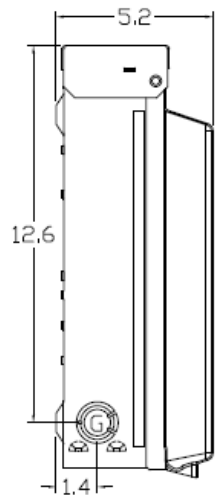

Top View

Knockouts

| |
|--------------------------------------|
| G= 1/2", 3/4", 1" KØ |
| S= 1/2", 3/4", 1", 1-1/4", 1-1/2" KØ |

Left Side View

Front Interior

Front Cover

Right Side View

Bottom View

Wire Range Size

| CONNECTOR | COPPER | | ALUMINUM | |
|--------------|--------|--------|----------|--------|
| | SOLID | STRAND | SOLID | STRAND |
| LINE | 14-8 | 14-2 | 12-8 | 12-2 |
| LOAD | 14-8 | 14-2 | 12-8 | 12-2 |
| NEUTRAL | ----- | ----- | ----- | ----- |
| EQUIP. GRND. | 12-8 | 12-2 | 12-8 | 12-2 |

MIDWEST 60A GD AC DISCONNECT PULLER-TYPE 3PH 240V NON-FUSIBLE 15A RECEPT 15HP STEEL N3R ENCL

| CAT NO | DWG DATE | REV # |
|-----------|------------|-------|
| U0653P010 | 04/10/2016 | 02 |