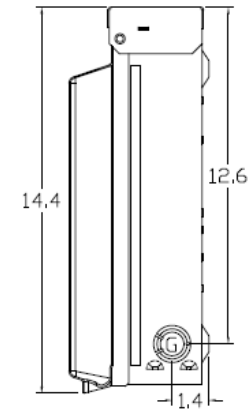

Top View

Knockouts

| |
|--------------------------------------|
| G= 1/2", 3/4", 1" KØ |
| S= 1/2", 3/4", 1", 1-1/4", 1-1/2" KØ |

Left Side View

Front Interior

Front Cover

Right Side View

Bottom View

Wire Range Size

| CONNECTOR | COPPER | | ALUMINUM | |
|--------------|--------|--------|----------|--------|
| | SOLID | STRAND | SOLID | STRAND |
| LINE | 14-8 | 14-2 | 12-8 | 12-2 |
| LOAD | 14-8 | 14-2 | 12-8 | 12-2 |
| NEUTRAL | ----- | ----- | ----- | ----- |
| EQUIP. GRND. | 12-8 | 12-2 | 12-8 | 12-2 |

MIDWEST 60A GD AC DISCONNECT PULLER-TYPE 3PH 240V NON-FUSIBLE 15A RECEPT 15HP STEEL N3R ENCL

| CAT NO | DWG DATE | REV # |
|-----------|------------|-------|
| U0653P010 | 04/10/2016 | 02 |