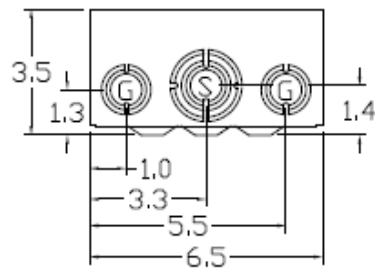

Top View

Knockouts

| |
|--------------------------------------|
| G= 1/2", 3/4", 1" KØ |
| S= 1/2", 3/4", 1", 1-1/4", 1-1/2" KØ |

Left Side View

Front Interior

Front Cover

Right Side View

Bottom View

Wire Range Size

| CONNECTOR | COPPER | | ALUMINUM | |
|--------------|--------|--------|----------|--------|
| | SOLID | STRAND | SOLID | STRAND |
| LINE | 14-8 | 14-2 | 12-8 | 12-2 |
| LOAD | 14-8 | 14-2 | 12-8 | 12-2 |
| NEUTRAL | ----- | ----- | ----- | ----- |
| EQUIP. GRND. | 12-8 | 12-2 | 12-8 | 12-2 |

MIDWEST 60A GD AC DISCONNECT PULLER-TYPE 3PH 240V NON-FUSIBLE 15A RECEPT 15HP STEEL N3R ENCL

| CAT NO | DWG DATE | REV # |
|-----------|------------|-------|
| U0653P010 | 04/10/2016 | 02 |