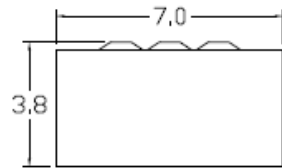

Top View

Knockouts

| |
|--------------------------------------|
| G= 1/2", 3/4", 1" KØ |
| S= 1/2", 3/4", 1", 1-1/4", 1-1/2" KØ |

Left Side View

Front Interior

Front Cover

Right Side View

Bottom View

Wire Range Size

| CONNECTOR | COPPER | | ALUMINUM | |
|--------------|--------|--------|----------|--------|
| | SOLID | STRAND | SOLID | STRAND |
| LINE | 14-8 | 14-2 | 12-8 | 12-2 |
| LOAD | 14-8 | 14-2 | 12-8 | 12-2 |
| NEUTRAL | ----- | ----- | ----- | ----- |
| EQUIP. GRND. | 12-8 | 12-2 | 12-8 | 12-2 |