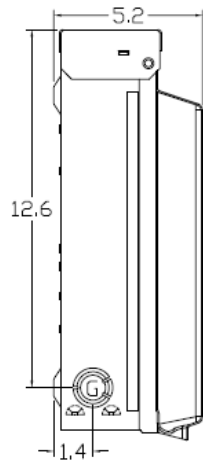

Top View

Knockouts

G= 1/2", 3/4", 1" KØ
S= 1/2", 3/4", 1", 1-1/4", 1-1/2" KØ

Left Side View

Front Interior

Front Cover

Right Side View

Bottom View

Wire Range Size

CONNECTOR	COPPER		ALUMINUM	
	SOLID	STRAND	SOLID	STRAND
LINE	14-8	14-2	12-8	12-2
LOAD	14-8	14-2	12-8	12-2
NEUTRAL	-----	-----	-----	-----
EQUIP. GRND.	12-8	12-2	12-8	12-2

MIDWEST 60A GD AC DISCONNECT PULLER-TYPE 3PH
240V NON-FUSIBLE 15HP STEEL N3R ENCL