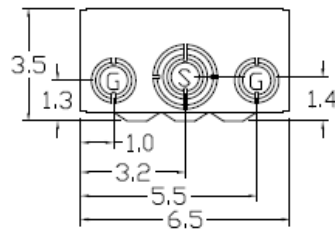

Top View

Knockouts

G= 1/2", 3/4", 1" KØ
S= 1/2", 3/4", 1", 1-1/4", 1-1/2" KØ

Left Side View

Front Interior

Front Cover

Right Side View

Bottom View

Wire Range Size

CONNECTOR	COPPER		ALUMINUM	
	SOLID	STRAND	SOLID	STRAND
LINE	14-8	14-2	12-8	12-2
LOAD	14-8	14-2	12-8	12-2
NEUTRAL	-----	-----	-----	-----
EQUIP. GRND.	12-8	12-2	12-8	12-2

MIDWEST 60A GD AC DISCONNECT PULLER-TYPE 3PH
240V NON-FUSIBLE 15HP STEEL N3R ENCL