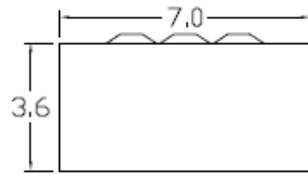

Top View

Knockouts

G= 1/2", 3/4", 1" KØ
S= 1/2", 3/4", 1", 1-1/4", 1-1/2" KØ

Left Side View

Front Interior

Front Cover

Right Side View

Bottom View

Wire Range Size

CONNECTOR	COPPER		ALUMINUM	
	SOLID	STRAND	SOLID	STRAND
LINE	14-8	14-2	12-8	12-2
LOAD	14-8	14-2	12-8	12-2
NEUTRAL	-----	-----	-----	-----
EQUIP. GRND.	12-8	12-2	12-8	12-2

MIDWEST 60A GD AC DISCONNECT PULLER-TYPE 3PH
240V NON-FUSIBLE 15HP STEEL N3R ENCL