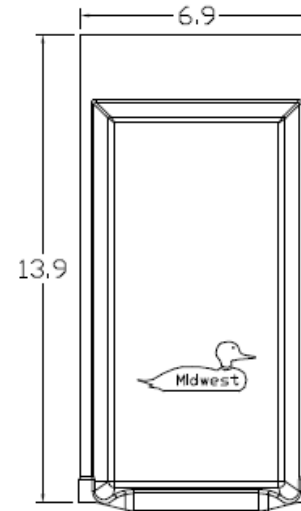

Top View

Knockouts

G= 1/2", 3/4", 1" KØ
S= 1/2", 3/4", 1", 1-1/4", 1-1/2" KØ

Left Side View

Front Interior

Front Cover

Right Side View

Bottom View

Wire Range Size

CONNECTOR	COPPER		ALUMINUM	
	SOLID	STRAND	SOLID	STRAND
LINE	14-8	14-2	12-8	12-2
LOAD	14-8	14-2	12-8	12-2
NEUTRAL	-----	-----	-----	-----
EQUIP. GRND.	12-8	12-2	12-8	12-2

MIDWEST 60A GD AC DISCONNECT PULLER-TYPE 3PH
240V NON-FUSIBLE 15HP STEEL N3R ENCL