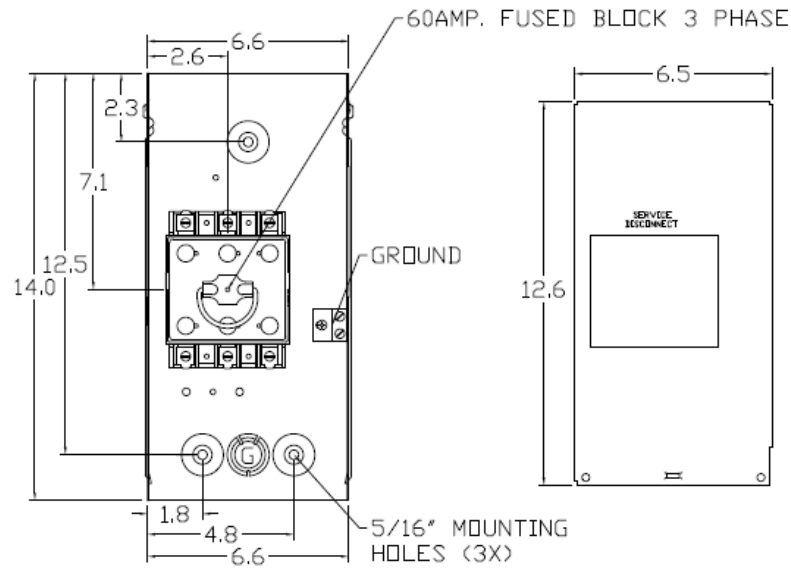

Top View

Knockouts

G= 1/2", 3/4", 1" KØ
S= 1/2", 3/4", 1", 1-1/4", 1-1/2" KØ

Left Side View

Front Interior

Front Cover

Right Side View

Bottom View

Wire Range Size

CONNECTOR	COPPER		ALUMINUM	
	SOLID	STRAND	SOLID	STRAND
LINE	14-8	14-2	12-8	12-2
LOAD	14-8	14-2	12-8	12-2
NEUTRAL	-----	-----	-----	-----
EQUIP. GRND.	12-8	12-2	12-8	12-2

MIDWEST 60A GD AC DISCONNECT PULLER-TYPE 3PH
240V NON-FUSIBLE 15HP STEEL N3R ENCL