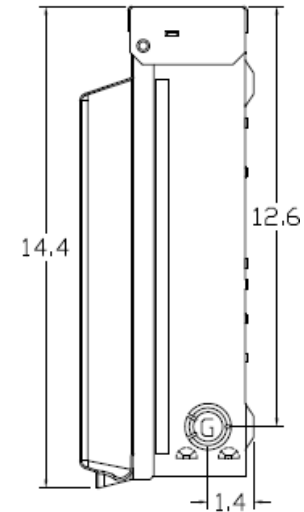

Top View

Knockouts

G= 1/2", 3/4", 1" KØ
S= 1/2", 3/4", 1", 1-1/4", 1-1/2" KØ

Left Side View

Front Interior

Front Cover

Right Side View

Bottom View

Wire Range Size

CONNECTOR	COPPER		ALUMINUM	
	SOLID	STRAND	SOLID	STRAND
LINE	14-8	14-2	12-8	12-2
LOAD	14-8	14-2	12-8	12-2
NEUTRAL	-----	-----	-----	-----
EQUIP. GRND.	12-8	12-2	12-8	12-2

MIDWEST 60A GD AC DISCONNECT PULLER-TYPE 3PH
240V NON-FUSIBLE 15HP STEEL N3R ENCL