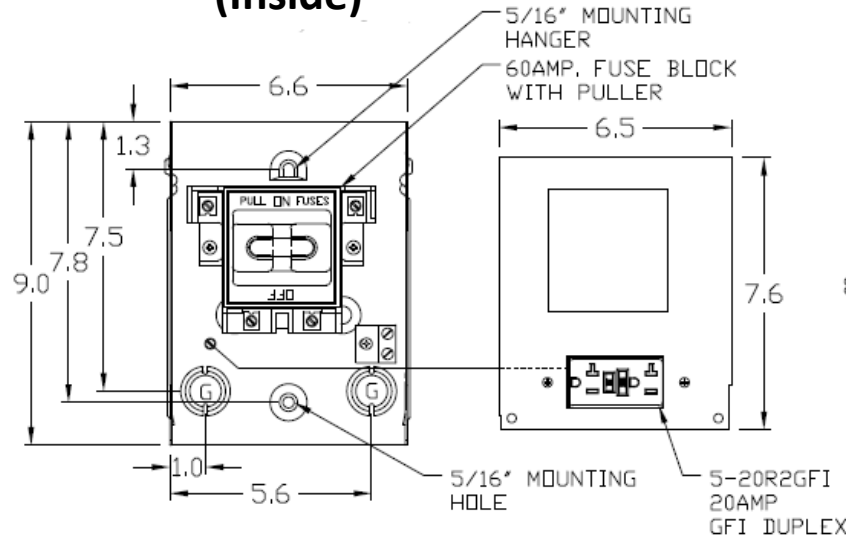

Top View

Wire Range Table

CONNECTOR	COPPER		ALUMINUM	
	SOLID	STRAND	SOLID	STRAND
LINE	14-8	14-2	12-8	12-2
LOAD	14-8	14-2	12-8	12-2
NEUTRAL	-----	-----	-----	-----
EQUIP. GRND.	12-8	12-2	12-8	12-2

Left Side View

Front View (Inside)

Front Cover

Front View (Outside)

Right Side View

Bottom View

Knockouts

G= 1/2", 3/4", 1" KO
S= 1/2", 3/4", 1", 1-1/4", 1-1/2" KO

MIDWEST 60A GD DISCONNECT PULLER TYPE 1PH 240V
FUSIBLE 20A GFI RECEPT STEEL N3R ENCLOSURE