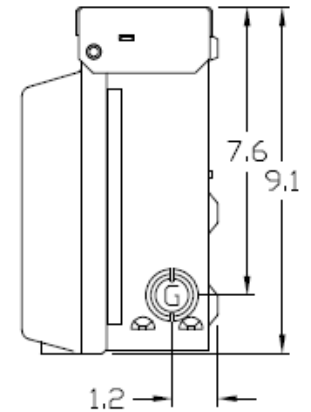

Top View

Wire Range Table

CONNECTOR	COPPER		ALUMINUM	
	SOLID	STRAND	SOLID	STRAND
LINE	14-8	14-2	12-8	12-2
LOAD	14-8	14-2	12-8	12-2
NEUTRAL	-----	-----	-----	-----
EQUIP. GRND.	12-8	12-2	12-8	12-2

Left Side View

Front View (Inside)

Front Cover

Front View (Outside)

Right Side View

Bottom View

Knockouts

G= 1/2", 3/4", 1" KO
S= 1/2", 3/4", 1", 1-1/4", 1-1/2" KO

MIDWEST 60A GD DISCONNECT PULLER TYPE 1PH 240V
FUSIBLE 20A GFI RECEPT STEEL N3R ENCLOSURE