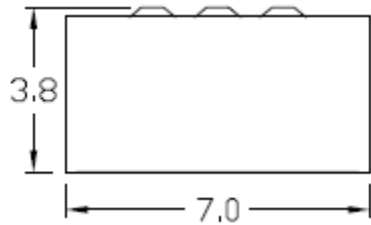

Top View

Wire Range Table

CONNECTOR	COPPER		ALUMINUM	
	SOLID	STRAND	SOLID	STRAND
LINE	14-8	14-2	12-8	12-2
LOAD	14-8	14-2	12-8	12-2
NEUTRAL	-----	-----	-----	-----
EQUIP. GRND.	12-8	12-2	12-8	12-2

Left Side View

Front View (Inside)

Front Cover

Front View (Outside)

Right Side View

Bottom View

Knockouts

G= 1/2", 3/4", 1" KO
S= 1/2", 3/4", 1", 1-1/4", 1-1/2" KO

MIDWEST 60A GD DISCONNECT PULLER TYPE 1PH 240V
FUSIBLE 20A GFI RECEPT STEEL N3R ENCLOSURE