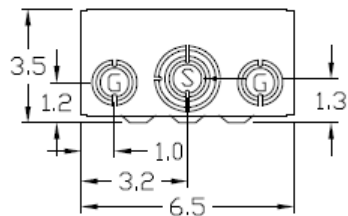

Front View (Inside)

Front Cover

Front View (Outside)

Right Side View

Bottom View

Knockouts

G= 1/2", 3/4", 1" KO
S= 1/2", 3/4", 1", 1-1/4", 1-1/2" KO

MIDWEST 60A GD DISCONNECT PULLER TYPE 1PH 240V
FUSIBLE 20A GFI RECEPT STEEL N3R ENCLOSURE