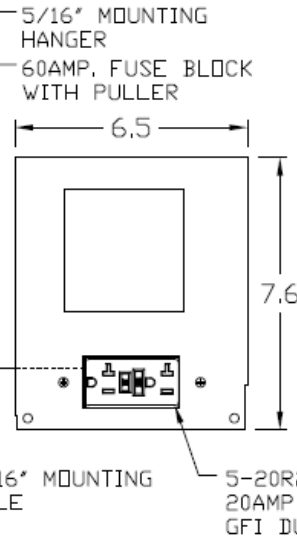

Top View

Wire Range Table

CONNECTOR	COPPER		ALUMINUM	
	SOLID	STRAND	SOLID	STRAND
LINE	14-8	14-2	12-8	12-2
LOAD	14-8	14-2	12-8	12-2
NEUTRAL	-----	-----	-----	-----
EQUIP. GRND.	12-8	12-2	12-8	12-2

Left Side View

Front View (Inside)

Front Cover

Front View (Outside)

Right Side View

Bottom View

Knockouts

G= 1/2", 3/4", 1" KO
S= 1/2", 3/4", 1", 1-1/4", 1-1/2" KO

MIDWEST 60A GD DISCONNECT PULLER TYPE 1PH 240V
FUSIBLE 20A GFI RECEPT STEEL N3R ENCLOSURE