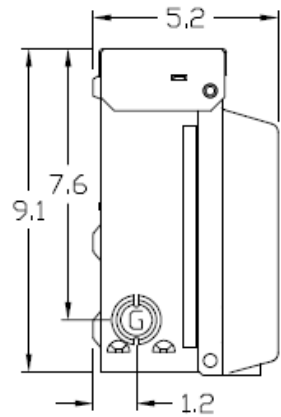

Top View

Wire Range Table

CONNECTOR	COPPER		ALUMINUM	
	SOLID	STRAND	SOLID	STRAND
LINE	14-8	14-2	12-8	12-2
LOAD	14-8	14-2	12-8	12-2
NEUTRAL	-----	-----	-----	-----
EQUIP. GRND.	12-8	12-2	12-8	12-2

Left Side View

Front View (Inside)

Front Cover

Front View (Outside)

Right Side View

Bottom View

Knockouts

G= 1/2", 3/4", 1" KO
S= 1/2", 3/4", 1", 1-1/4", 1-1/2" KO

MIDWEST 60A GD DISCONNECT PULLER TYPE 1PH 240V
FUSIBLE 20A GFI RECEPT STEEL N3R ENCLOSURE