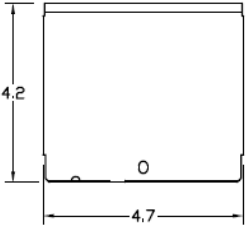

Wire Range Table

CONNECTOR	COPPER		ALUMINUM	
	SOLID	STRAND	SOLID	STRAND
LINE	14-8	14-2	12-8	12-2
LOAD	14-8	14-2	12-8	12-2
NEUTRAL	-----	-----	-----	-----
EQUIP. GRND.	12-8	12-2	12-8	12-2

Left Side View

Front View (Inside)

Front Cover

Front Cover

Right Side View

Bottom View

MIDWEST 60A GD AC DISCONNECT PULLER-TYPE 240V FUSIBLE 10HP RATED STEEL N3R ENCLOSURE

CAT NO	DWG DATE	REV #
U065F1	2/4/2016	01