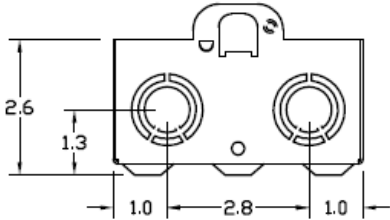

Wire Range Table

CONNECTOR	COPPER		ALUMINUM	
	SOLID	STRAND	SOLID	STRAND
LINE	14-8	14-2	12-8	12-2
LOAD	14-8	14-2	12-8	12-2
NEUTRAL	-----	-----	-----	-----
EQUIP. GRND.	12-8	12-2	12-8	12-2

Left Side View

Front View (Inside)

Front Cover

Front Cover

Right Side View

Bottom View

MIDWEST 60A GD AC DISCONNECT PULLER-TYPE 240V FUSIBLE 10HP RATED STEEL N3R ENCLOSURE

CAT NO	DWG DATE	REV #
U065F1	2/4/2016	01