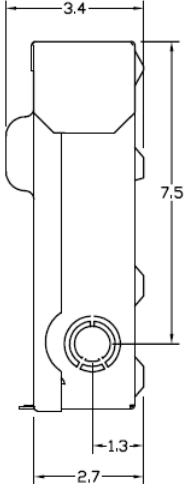

Wire Range Table

CONNECTOR	COPPER		ALUMINUM	
	SOLID	STRAND	SOLID	STRAND
LINE	14-8	14-2	12-8	12-2
LOAD	14-8	14-2	12-8	12-2
NEUTRAL	-----	-----	-----	-----
EQUIP. GRND.	12-8	12-2	12-8	12-2

Left Side View

Front View (Inside)

Front Cover

Front Cover

Right Side View

Bottom View

MIDWEST 60A GD AC DISCONNECT PULLER-TYPE 240V FUSIBLE 10HP RATED STEEL N3R ENCLOSURE

CAT NO	DWG DATE	REV #
U065F1	2/4/2016	01