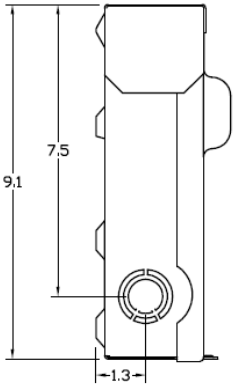

Wire Range Table

CONNECTOR	COPPER		ALUMINUM	
	SOLID	STRAND	SOLID	STRAND
LINE	14-8	14-2	12-8	12-2
LOAD	14-8	14-2	12-8	12-2
NEUTRAL	-----	-----	-----	-----
EQUIP. GRND.	12-8	12-2	12-8	12-2

Left Side View

Front View (Inside)

Front Cover

Front Cover

Right Side View

Bottom View

MIDWEST 60A GD AC DISCONNECT PULLER-TYPE 240V FUSIBLE 10HP RATED STEEL N3R ENCLOSURE

CAT NO	DWG DATE	REV #
U065F1	2/4/2016	01