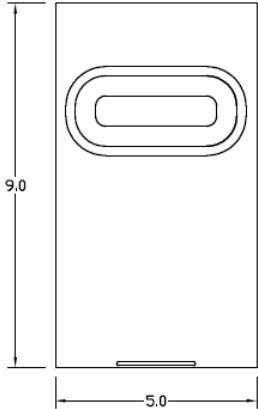

Wire Range Table

CONNECTOR	COPPER		ALUMINUM	
	SOLID	STRAND	SOLID	STRAND
LINE	14-8	14-2	12-8	12-2
LOAD	14-8	14-2	12-8	12-2
NEUTRAL	-----	-----	-----	-----
EQUIP. GRND.	12-8	12-2	12-8	12-2

Left Side View

Front View (Inside)

Front Cover

Front Cover

Right Side View

Bottom View

MIDWEST 60A GD AC DISCONNECT PULLER-TYPE 240V FUSIBLE 10HP RATED STEEL N3R ENCLOSURE

CAT NO	DWG DATE	REV #
U065F1	2/4/2016	01