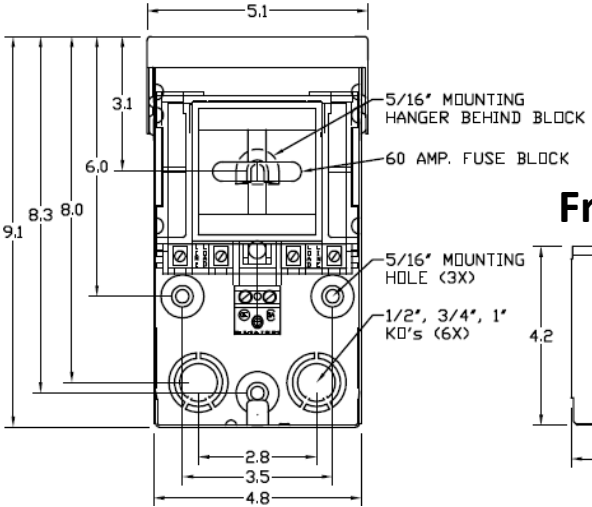

Wire Range Table

CONNECTOR	COPPER		ALUMINUM	
	SOLID	STRAND	SOLID	STRAND
LINE	14-8	14-2	12-8	12-2
LOAD	14-8	14-2	12-8	12-2
NEUTRAL	-----	-----	-----	-----
EQUIP. GRND.	12-8	12-2	12-8	12-2

Left Side View

Front View (Inside)

Front Cover

Front Cover

Right Side View

Bottom View

MIDWEST 60A GD AC DISCONNECT PULLER-TYPE 240V FUSIBLE 10HP RATED STEEL N3R ENCLOSURE

CAT NO	DWG DATE	REV #
U065F1	2/4/2016	01