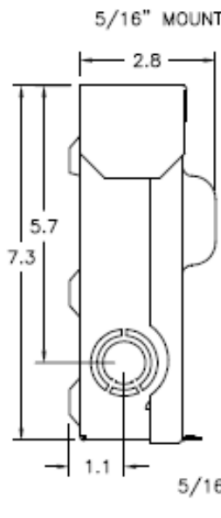

Top View

Left Side View

Front View Interior

Front View Inside Cover

Front View External Covers

Right Side View

Bottom View

Wire Range Size

CONNECTOR	COPPER		ALUMINUM	
	SOLID	STRAND	SOLID	STRAND
LINE	14-8	14-8	12-8	12-2
LOAD	14-8	14-8	12-8	12-2
EQUIP. GRND.	12-8	12-2	12-8	12-2

MIDWEST 60A GD AC DISCONNECT NON-AUTOMATIC SWITCH 1PH 240V NON-FUSIBLE STEEL N3R ENCLOSURE