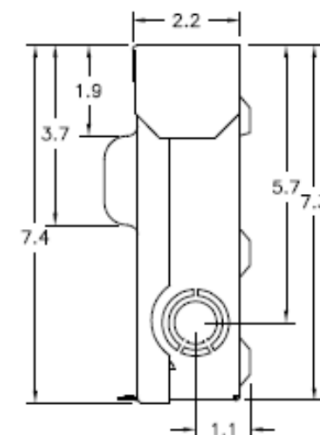

Top View

Left Side View

Front View Interior

Front View Inside Cover

Front View External Covers

Right Side View

Bottom View

Wire Range Size

CONNECTOR	COPPER		ALUMINUM	
	SOLID	STRAND	SOLID	STRAND
LINE	14-8	14-8	12-8	12-2
LOAD	14-8	14-8	12-8	12-2
EQUIP. GRND.	12-8	12-2	12-8	12-2

MIDWEST 60A GD AC DISCONNECT NON-AUTOMATIC SWITCH 1PH 240V NON-FUSIBLE STEEL N3R ENCLOSURE