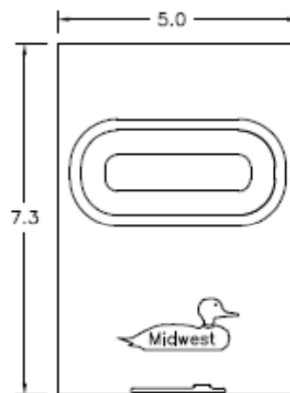

Top View

Left Side View

Front View Interior

Front View Inside Cover

Front View External Covers

Right Side View

Bottom View

Wire Range Size

CONNECTOR	COPPER		ALUMINUM	
	SOLID	STRAND	SOLID	STRAND
LINE	14-8	14-8	12-8	12-2
LOAD	14-8	14-8	12-8	12-2
EQUIP. GRND.	12-8	12-2	12-8	12-2

MIDWEST 60A GD AC DISCONNECT NON-AUTOMATIC SWITCH 1PH 240V NON-FUSIBLE STEEL N3R ENCLOSURE