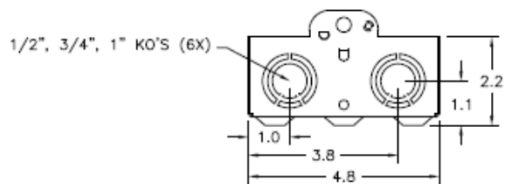

Top View

Left Side View

Front View Interior

Front View Inside Cover

Front View External Covers

Right Side View

Bottom View

Wire Range Size

CONNECTOR	COPPER		ALUMINUM	
	SOLID	STRAND	SOLID	STRAND
LINE	14-8	14-8	12-8	12-2
LOAD	14-8	14-8	12-8	12-2
EQUIP. GRND.	12-8	12-2	12-8	12-2

MIDWEST 60A GD AC DISCONNECT NON-AUTOMATIC SWITCH 1PH 240V NON-FUSIBLE STEEL N3R ENCLOSURE