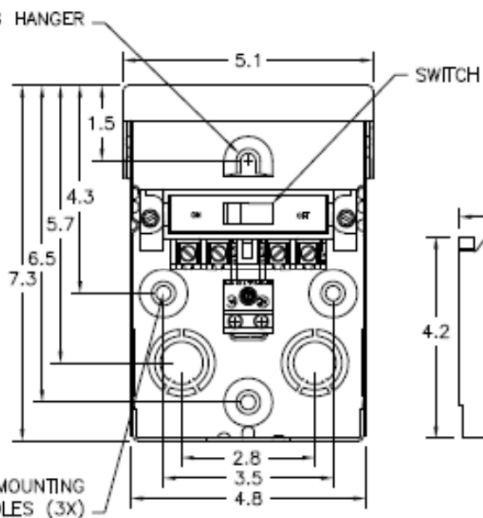

Top View

Left Side View

Front View Interior

Front View Inside Cover

Front View External Covers

Right Side View

Bottom View

Wire Range Size

CONNECTOR	COPPER		ALUMINUM	
	SOLID	STRAND	SOLID	STRAND
LINE	14-8	14-8	12-8	12-2
LOAD	14-8	14-8	12-8	12-2
EQUIP. GRND.	12-8	12-2	12-8	12-2

MIDWEST 60A GD AC DISCONNECT NON-AUTOMATIC SWITCH 1PH 240V NON-FUSIBLE STEEL N3R ENCLOSURE