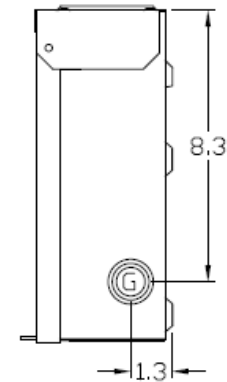

**Top View**

**Wire Range Size**

CONNECTOR	COPPER		ALUMINUM	
	SOLID	STRAND	SOLID	STRAND
LINE	14-10	14-4	12-8	12-3
LOAD	14-10	14-4	12-8	12-3
NEUTRAL	-----	-----	-----	-----
EQUIP. GRND.	12-10	12-2	12-8	12-2

**Left Side View**

**Front View Interior**

**Front View Inside Cover**

**Front View External Covers**

**Right Side View**

**Bottom View**

**Knockouts**

F= 1/2" KO
G= 1/2", 3/4", 1" KO
V= 3/4", 1", 1-1/4", 1-1/2" KO