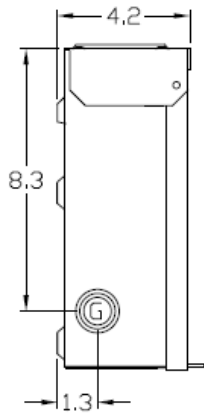

**Top View**

**Wire Range Size**

CONNECTOR	COPPER		ALUMINUM	
	SOLID	STRAND	SOLID	STRAND
LINE	14-10	14-4	12-8	12-3
LOAD	14-10	14-4	12-8	12-3
NEUTRAL	-----	-----	-----	-----
EQUIP. GRND.	12-10	12-2	12-8	12-2

**Left Side View**

**Front View Interior**

**Front View Inside Cover**

**Front View External Covers**

**Right Side View**

**Bottom View**

**Knockouts**

F= 1/2" KO
G= 1/2", 3/4", 1" KO
V= 3/4", 1", 1-1/4", 1-1/2" KO