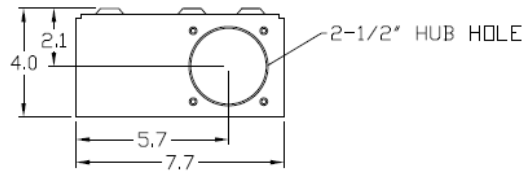

**Top View**

**Wire Range Size**

CONNECTOR	COPPER		ALUMINUM	
	SOLID	STRAND	SOLID	STRAND
LINE	14-10	14-4	12-8	12-3
LOAD	14-10	14-4	12-8	12-3
NEUTRAL	-----	-----	-----	-----
EQUIP. GRND.	12-10	12-2	12-8	12-2

**Left Side View**

**Front View Interior**

**Front View Inside Cover**

**Front View External Covers**

**Right Side View**

**Bottom View**

**Knockouts**

F= 1/2" KO
G= 1/2", 3/4", 1" KO
V= 3/4", 1", 1-1/4", 1-1/2" KO