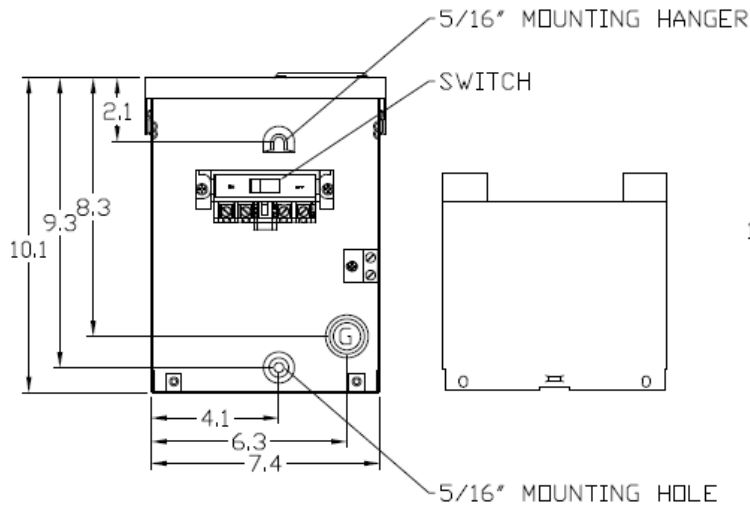

**Top View**

**Wire Range Size**

CONNECTOR	COPPER		ALUMINUM	
	SOLID	STRAND	SOLID	STRAND
LINE	14-10	14-4	12-8	12-3
LOAD	14-10	14-4	12-8	12-3
NEUTRAL	-----	-----	-----	-----
EQUIP. GRND.	12-10	12-2	12-8	12-2

**Left Side View**

**Front View Interior**

**Front View Inside Cover**

**Front View External Covers**

**Right Side View**

**Bottom View**

**Knockouts**

F= 1/2" KO
G= 1/2", 3/4", 1" KO
V= 3/4", 1", 1-1/4", 1-1/2" KO