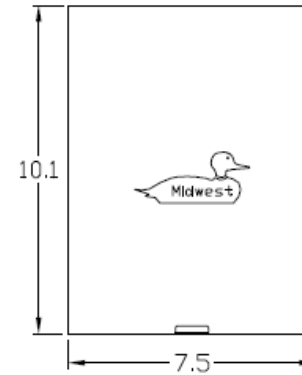

**Top View**

**Wire Range Size**

CONNECTOR	COPPER		ALUMINUM	
	SOLID	STRAND	SOLID	STRAND
LINE	14-10	14-4	12-8	12-3
LOAD	14-10	14-4	12-8	12-3
NEUTRAL	-----	-----	-----	-----
EQUIP. GRND.	12-10	12-2	12-8	12-2

**Left Side View**

**Front View Interior**

**Front View Inside Cover**

**Front View External Covers**

**Right Side View**

**Bottom View**

**Knockouts**

F= 1/2" KO
G= 1/2", 3/4", 1" KO
V= 3/4", 1", 1-1/4", 1-1/2" KO