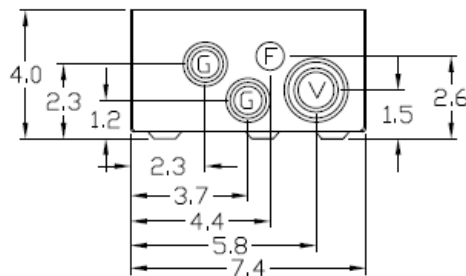

**Top View**

**Wire Range Size**

CONNECTOR	COPPER		ALUMINUM	
	SOLID	STRAND	SOLID	STRAND
LINE	14-10	14-4	12-8	12-3
LOAD	14-10	14-4	12-8	12-3
NEUTRAL	-----	-----	-----	-----
EQUIP. GRND.	12-10	12-2	12-8	12-2

**Left Side View**

**Front View Interior**

**Front View Inside Cover**

**Front View External Covers**

**Right Side View**

**Bottom View**

**Knockouts**

F= 1/2" KO
G= 1/2", 3/4", 1" KO
V= 3/4", 1", 1-1/4", 1-1/2" KO

MIDWEST 60A GD AC DISCONNECT NON-AUTOMATIC SWITCH 1PH 240V NON-FUSIBLE STEEL N3R ENCLOSURE

CAT NO	DWG DATE	REV #
U065NA2	04/10/2016	02