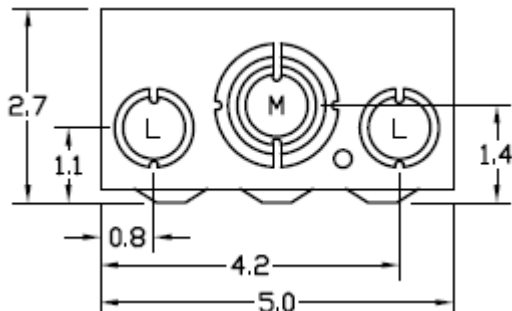

Top View

Wire Range Chart

CONNECTOR	COPPER		ALUMINUM	
	SOLID	STRAND	SOLID	STRAND
LINE	14-10	14-10	-----	-----
LOAD	14-10	14-10	-----	-----
NEUTRAL	-----	-----	-----	-----
EQUIP. GRND.	12-8	12-2	-----	-----

Left Side View

Front Interior

Front Cover

Right Side View

Bottom View

Knockouts

L= 1/2", 3/4" KO
G= 1/2", 3/4", 1" KO
M= 1/2", 3/4", 1", 1-1/4" KO

MIDWEST 20A EVAPORATIVE COOLER SWITCH 120/240V
DPST & SPST SWITCH FUSIBLE STEEL N3R ENCLOSURE