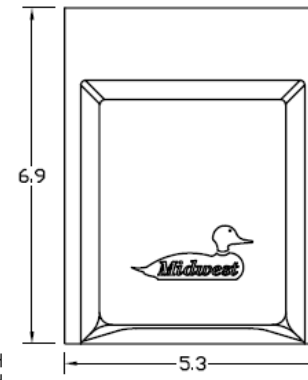

Top View

Wire Range Chart

CONNECTOR	COPPER		ALUMINUM	
	SOLID	STRAND	SOLID	STRAND
LINE	14-10	14-10	-----	-----
LOAD	14-10	14-10	-----	-----
NEUTRAL	-----	-----	-----	-----
EQUIP. GRND.	12-8	12-2	-----	-----

Left Side View

Front Interior

Front Cover

Right Side View

Bottom View

Knockouts

L= 1/2", 3/4" KO
G= 1/2", 3/4", 1" KO
M= 1/2", 3/4", 1", 1-1/4" KO

MIDWEST 20A EVAPORATIVE COOLER SWITCH 120/240V
DPST & SPST SWITCH FUSIBLE STEEL N3R ENCLOSURE