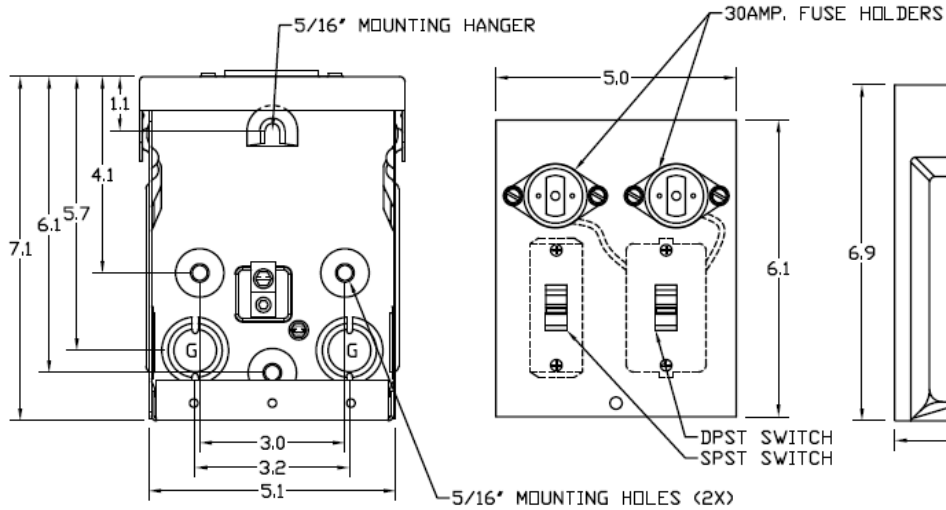

Top View

Wire Range Chart

CONNECTOR	COPPER		ALUMINUM	
	SOLID	STRAND	SOLID	STRAND
LINE	14-10	14-10	-----	-----
LOAD	14-10	14-10	-----	-----
NEUTRAL	-----	-----	-----	-----
EQUIP. GRND.	12-8	12-2	-----	-----

Left Side View

Front Interior

Front Cover

Right Side View

Bottom View

Knockouts

L= 1/2", 3/4" KO
G= 1/2", 3/4", 1" KO
M= 1/2", 3/4", 1", 1-1/4" KO

MIDWEST 20A EVAPORATIVE COOLER SWITCH 120/240V
DPST & SPST SWITCH FUSIBLE STEEL N3R ENCLOSURE