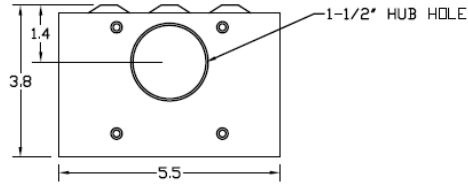

Top View

Wire Range Chart

CONNECTOR	COPPER		ALUMINUM	
	SOLID	STRAND	SOLID	STRAND
LINE	14-10	14-10	-----	-----
LOAD	14-10	14-10	-----	-----
NEUTRAL	-----	-----	-----	-----
EQUIP. GRND.	12-8	12-2	-----	-----

Left Side View

Front Interior

Front Cover

Right Side View

Bottom View

Knockouts

L= 1/2", 3/4" KO
G= 1/2", 3/4", 1" KO
M= 1/2", 3/4", 1", 1-1/4" KO

MIDWEST 20A EVAPORATIVE COOLER SWITCH 120/240V
DPST & SPST SWITCH FUSIBLE STEEL N3R ENCLOSURE