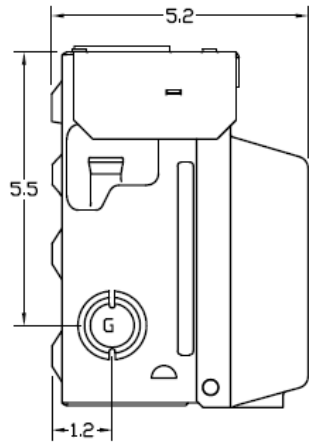

Top View

Wire Range Chart

CONNECTOR	COPPER		ALUMINUM	
	SOLID	STRAND	SOLID	STRAND
LINE	14-10	14-10	-----	-----
LOAD	14-10	14-10	-----	-----
NEUTRAL	-----	-----	-----	-----
EQUIP. GRND.	12-8	12-2	-----	-----

Left Side View

Front Interior

Front Cover

Right Side View

Bottom View

Knockouts

L= 1/2", 3/4" KO
G= 1/2", 3/4", 1" KO
M= 1/2", 3/4", 1", 1-1/4" KO

MIDWEST 20A EVAPORATIVE COOLER SWITCH 120/240V
DPST & SPST SWITCH FUSIBLE STEEL N3R ENCLOSURE