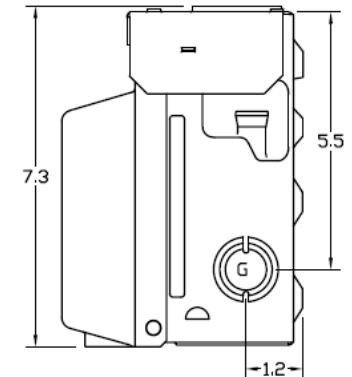

Top View

Wire Range Chart

CONNECTOR	COPPER		ALUMINUM	
	SOLID	STRAND	SOLID	STRAND
LINE	14-10	14-10	-----	-----
LOAD	14-10	14-10	-----	-----
NEUTRAL	-----	-----	-----	-----
EQUIP. GRND.	12-8	12-2	-----	-----

Left Side View

Front Interior

Front Cover

Right Side View

Bottom View

Knockouts

L= 1/2", 3/4" KO
G= 1/2", 3/4", 1" KO
M= 1/2", 3/4", 1", 1-1/4" KO

MIDWEST 20A EVAPORATIVE COOLER SWITCH 120/240V
DPST & SPST SWITCH FUSIBLE STEEL N3R ENCLOSURE