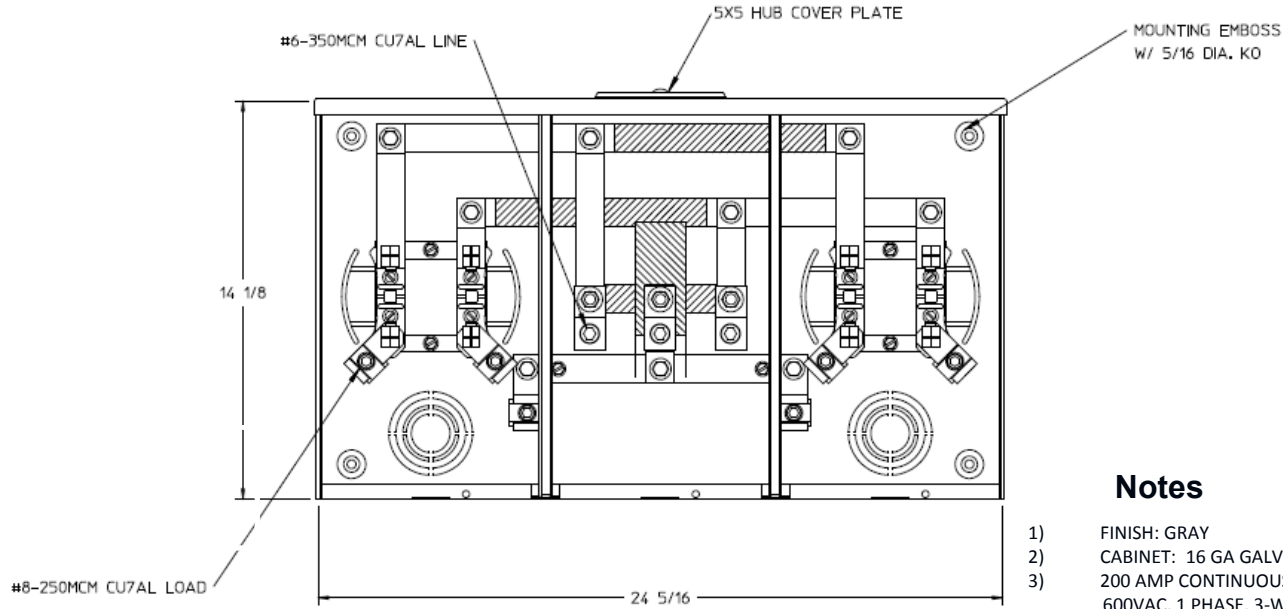

### Front View

### Side View

### Notes

- 1) FINISH: GRAY
- 2) CABINET: 16 GA GALV. STEEL
- 3) 200 AMP CONTINUOUS PER POSITION  
600VAC, 1 PHASE, 3-WIRE  
250A AMP CONTINUOUS (TOTAL) UNIT RATING
- 4) TEMPORARY CARDBOARD METER OPENING COVER PROVIDED
- 5) GE LABEL ATTACHED TO THE END OF THE CARTON
- 6) GE LOGO LOCATED IN THE LOWER LEFT-HAND CORNER OF THE FRONT