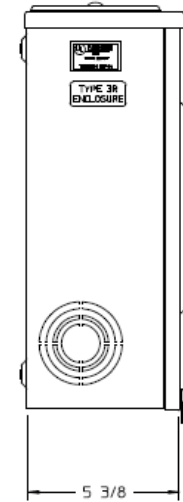

### Front View

### Side View

### Notes

- 1) FINISH: GRAY
- 2) CABINET: 16 GA GALV. STEEL
- 3) 200 AMP CONTINUOUS PER POSITION  
600VAC, 1 PHASE, 3-WIRE  
250A AMP CONTINUOUS (TOTAL) UNIT RATING
- 4) TEMPORARY CARDBOARD METER OPENING COVER PROVIDED
- 5) GE LABEL ATTACHED TO THE END OF THE CARTON
- 6) GE LOGO LOCATED IN THE LOWER LEFT-HAND CORNER OF THE FRONT