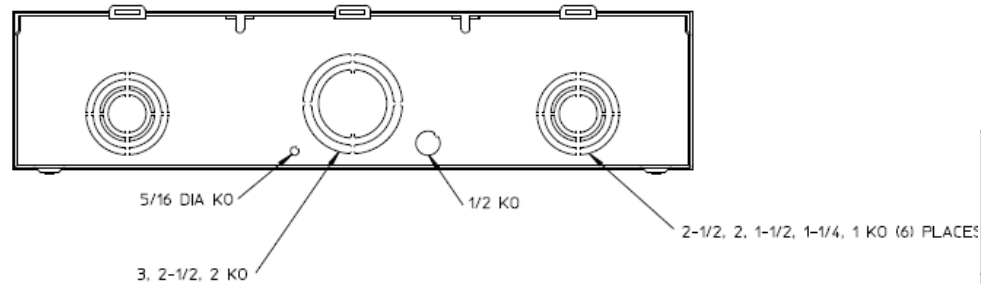

Bottom View

GE is a registered trademark used under license from General Electric company.

HORIZ GANGED METER SKTS-(2) 200A 600V N3R 1P3W
LARGE HUB COVER PLT 4-TERM CENTER FED G90

CAT NO	DWG DATE	REV #
U2R2332UGE	02/09/2016	01