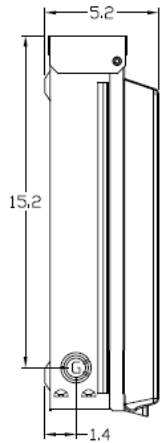

### Top View

### Wire Range Table

CONNECTOR	COPPER		ALUMINUM	
	SOLID	STRAND	SOLID	STRAND
LINE	14-8	14-1/0	12-8	12-1/0
LOAD	14-8	14-2	12-10	12-2
NEUTRAL	14-8	14-1/0	12-8	12-1/0

### Left Side View

### Knockouts

B= 1", 1-1/4", 1-1/2" K□
D= 3/4", 1", 1-1/4" K□
G= 1/2", 3/4", 1" K□
H= 9/32" K□

MIDWEST HEAT PUMP 100A (DUAL 60A) PULLER-TYPE FUSIBLE 10HP N3R ENCLOSURE 1PH 120/240V UL LISTED

CAT NO	DWG DATE	REV #
U610F	2/4/2016	01