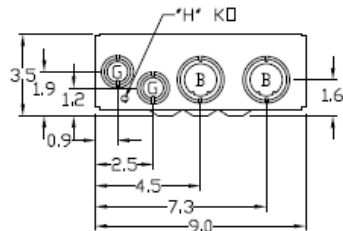

### Knockouts

B= 1", 1-1/4", 1-1/2" K□
D= 3/4", 1", 1-1/4" K□
G= 1/2", 3/4", 1" K□
H= 9/32" K□

MIDWEST HEAT PUMP 100A (DUAL 60A) PULLER-TYPE FUSIBLE 10HP N3R ENCLOSURE 1PH 120/240V UL LISTED

CAT NO	DWG DATE	REV #
U610F	2/4/2016	01