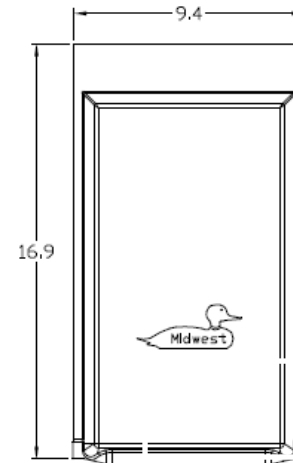

Front View (Outside)