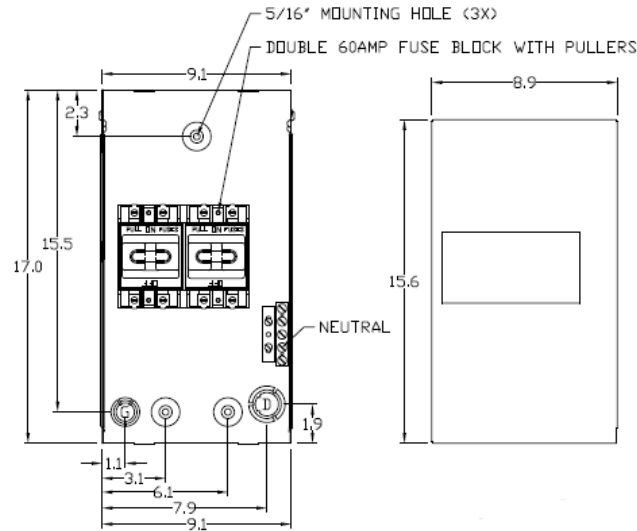

Front View (Inside)

Front Cover