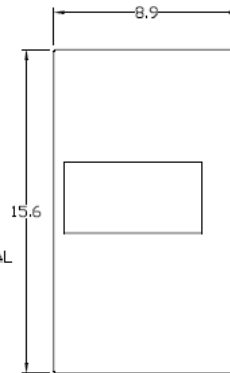

Top View

Wire Range Table

CONNECTOR	COPPER		ALUMINUM	
	SOLID	STRAND	SOLID	STRAND
LINE	14-8	14-1/0	12-8	12-1/0
LOAD	14-8	14-2	12-10	12-2
NEUTRAL	14-8	14-1/0	12-8	12-1/0

Left Side View

Front View (Inside)

Front Cover

Front View (Outside)

Right Side View

Bottom View

Knockouts

B= 1", 1-1/4", 1-1/2" K□
D= 3/4", 1", 1-1/4" K□
G= 1/2", 3/4", 1" K□
H= 9/32" K□

MIDWEST HEAT PUMP 100A (DUAL 60A) PULLER-TYPE FUSIBLE 10HP N3R ENCLOSURE 1PH 120/240V UL LISTED

CAT NO	DWG DATE	REV #
U610F	2/4/2016	01