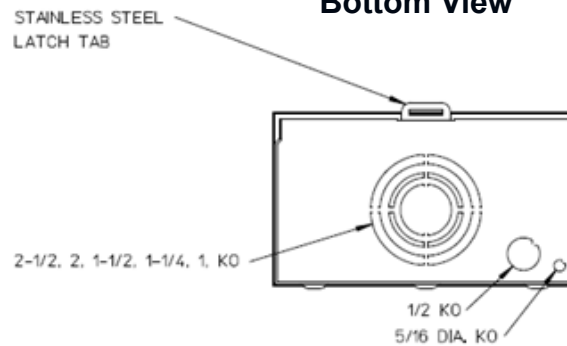

Front View

Side View

Bottom View

Notes

- 1) FINISH: NATURAL
- 2) CABINET: 0.63 ALUMINUM
- 3) 200 AMP CONTINUOUS, 600 VAC, 1 PHASE, 3 WIRE
- 4) FOR BROOKS OR INNER-TITE STANDARD LENGTH BARREL LOCK IN CONJUNCTION WITH BROOKS LOCK GUARDS # 865 OR # 86505 WITH PERMANENTLY WELDED BRACKET
- 5) GE CARTON LABEL ATTACHED TO THE END OF THE CARTON
- 6) TEMPORARY CARDBOARD METER OPENING COVER PROVIDED
- 7) GE SAFETY LABEL PLACED IN THE LOWER LEFT-HAND CORNER OF FRONT