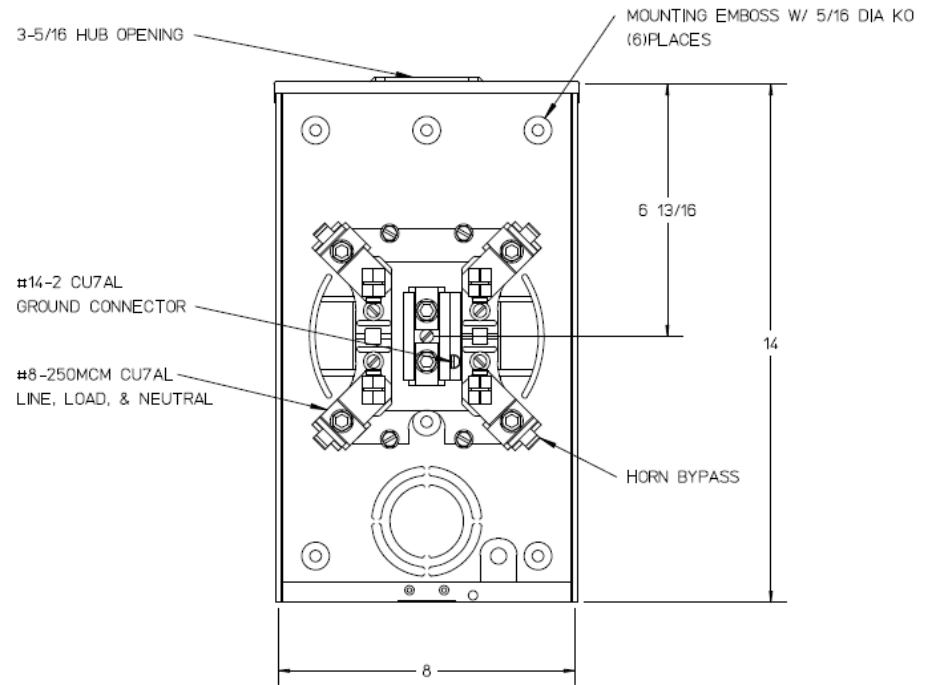

Front View

Side View

Bottom View

Notes

- 1) FINISH: NATURAL
- 2) CABINET: 0.63 ALUMINUM
- 3) 200 AMP CONTINUOUS, 600 VAC, 1 PHASE, 3 WIRE
- 4) FOR BROOKS OR INNER-TITE STANDARD LENGTH BARREL LOCK IN CONJUNCTION WITH BROOKS LOCK GUARDS # 865 OR # 86505 WITH PERMANENTLY WELDED BRACKET
- 5) GE CARTON LABEL ATTACHED TO THE END OF THE CARTON
- 6) TEMPORARY CARDBOARD METER OPENING COVER PROVIDED
- 7) GE SAFETY LABEL PLACED IN THE LOWER LEFT-HAND CORNER OF FRONT

GE is a registered trademark used under license from General Electric company.

METER SOCKET-(1) 200A 600V 1P3W ALUM N3R 4-TERM SML HUB OPN HORN BYP AEP BARREL LK TOP/BOT FED

CAT NO	DWG DATE	REV #
UAFHTRS202BSHGE	08/22/2016	01