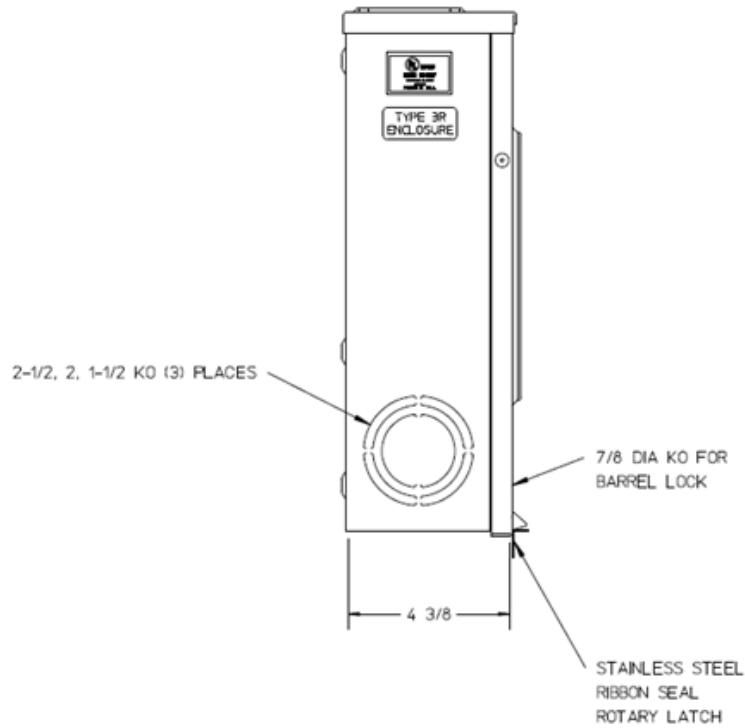

Front View

Side View

Bottom View

Notes

- 1) FINISH: NATURAL
- 2) CABINET: 0.63 ALUMINUM
- 3) 200 AMP CONTINUOUS, 600 VAC, 1 PHASE, 3 WIRE
- 4) FOR BROOKS OR INNER-TITE STANDARD LENGTH BARREL LOCK IN CONJUNCTION WITH BROOKS LOCK GUARDS # 865 OR # 86505 WITH PERMANENTLY WELDED BRACKET
- 5) GE CARTON LABEL ATTACHED TO THE END OF THE CARTON
- 6) TEMPORARY CARDBOARD METER OPENING COVER PROVIDED
- 7) GE SAFETY LABEL PLACED IN THE LOWER LEFT-HAND CORNER OF FRONT

GE is a registered trademark used under license from General Electric company.

METER SOCKET-(1) 200A 600V 1P3W ALUM N3R 4-TERM SML HUB OPN HORN BYP AEP BARREL LK TOP/BOT FED

CAT NO	DWG DATE	REV #
UAFHTRS202BSHGE	08/22/2016	01