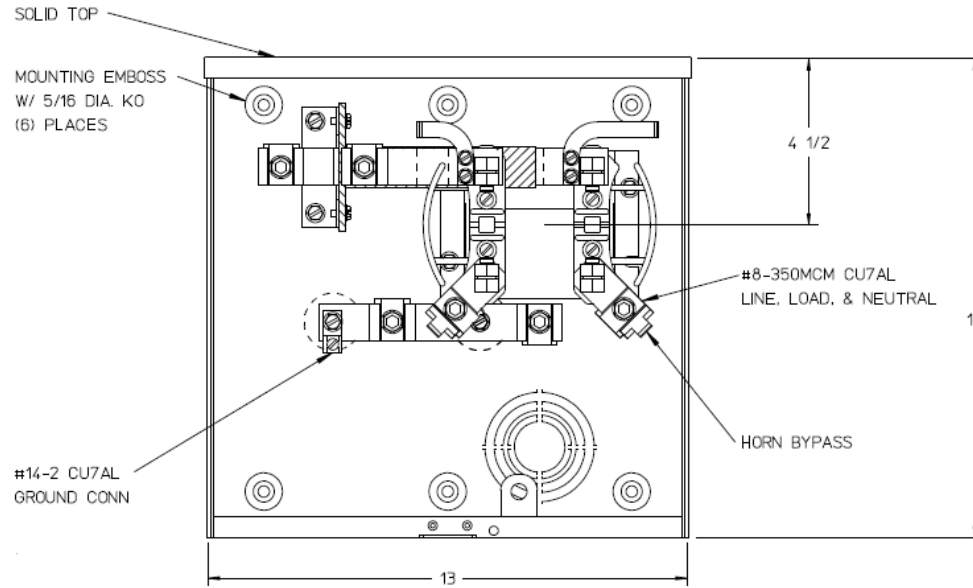

Left Side View

Front View

Right Side View

Bottom View

Notes

- 1) FINISH: NATURAL
- 2) CABINET: 0.63 ALUMINUM
- 3) 200 AMP CONTINUOUS, 600 VAC, 1 PHASE, 3 WIRE
- 4) FOR BROOKS OR INNER-TITE STANDARD LENGTH BARREL LOCK IN CONJUNCTION WITH BROOKS LOCK GUARDS # 865 OR # 86505 WITH PERMANENTLY WELDED BRACKET
- 5) GE CARTON LABEL ATTACHED TO THE END OF THE CARTON
- 6) TEMPORARY CARDBOARD METER OPENING COVER PROVIDED
- 7) GE SAFETY LABEL PLACED IN THE LOWER LEFT-HAND CORNER OF FRONT

GE is a registered trademark used under license from General Electric company.

METER SOCKET-(1) 200A 600V 1P3W ALUM N3R 4-TERM
SOLID TOP HORN BYP AEP BARREL LK BOTTOM FED

CAT NO	DWG DATE	REV #
UAFHTRS223ASHGE	08/22/2016	01