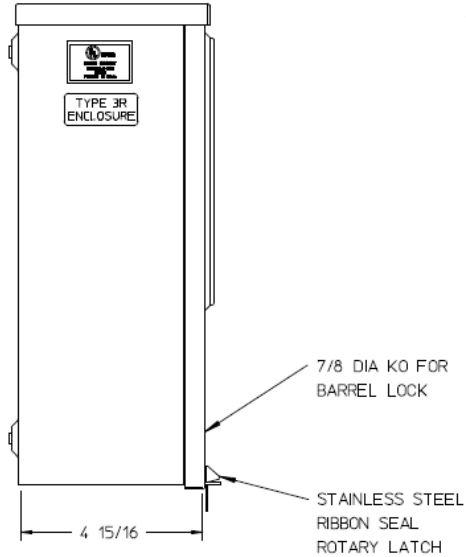

Left Side View

Front View

Right Side View

Bottom View

Notes

- 1) FINISH: NATURAL
- 2) CABINET: 0.63 ALUMINUM
- 3) 200 AMP CONTINUOUS, 600 VAC, 1 PHASE, 3 WIRE
- 4) FOR BROOKS OR INNER-TITE STANDARD LENGTH BARREL LOCK IN CONJUNCTION WITH BROOKS LOCK GUARDS # 865 OR # 86505 WITH PERMANENTLY WELDED BRACKET
- 5) GE CARTON LABEL ATTACHED TO THE END OF THE CARTON
- 6) TEMPORARY CARDBOARD METER OPENING COVER PROVIDED
- 7) GE SAFETY LABEL PLACED IN THE LOWER LEFT-HAND CORNER OF FRONT

GE is a registered trademark used under license from General Electric company.

METER SOCKET-(1) 200A 600V 1P3W ALUM N3R 4-TERM
SOLID TOP HORN BYP AEP BARREL LK BOTTOM FED

CAT NO	DWG DATE	REV #
UAFHTRS223ASHGE	08/22/2016	01