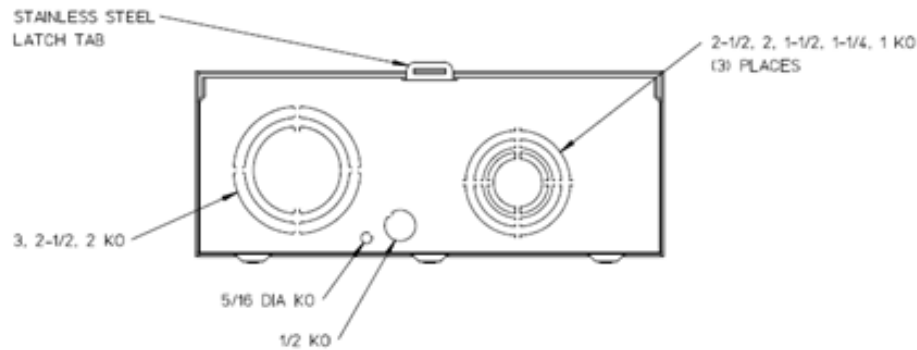

Left Side View

Front View

Right Side View

Bottom View

Notes

- 1) FINISH: NATURAL
- 2) CABINET: 0.63 ALUMINUM
- 3) 200 AMP CONTINUOUS, 600 VAC, 1 PHASE, 3 WIRE
- 4) FOR BROOKS OR INNER-TITE STANDARD LENGTH BARREL LOCK IN CONJUNCTION WITH BROOKS LOCK GUARDS # 865 OR # 86505 WITH PERMANENTLY WELDED BRACKET
- 5) GE CARTON LABEL ATTACHED TO THE END OF THE CARTON
- 6) TEMPORARY CARDBOARD METER OPENING COVER PROVIDED
- 7) GE SAFETY LABEL PLACED IN THE LOWER LEFT-HAND CORNER OF FRONT

GE is a registered trademark used under license from General Electric company.

METER SOCKET-(1) 200A 600V 1P3W ALUM N3R 4-TERM
SOLID TOP HORN BYP AEP BARREL LK BOTTOM FED

CAT NO	DWG DATE	REV #
UAFHTRS223ASHGE	08/22/2016	01