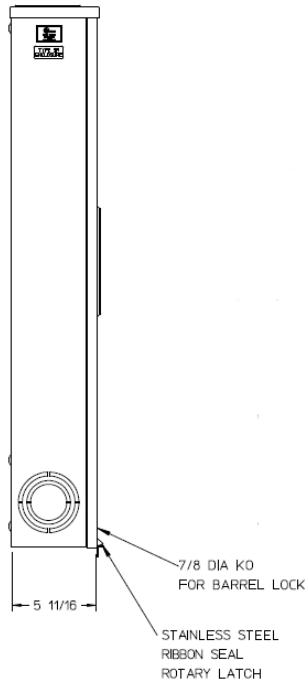

Left Side View

Front View Interior

Front View Interior

Notes

- 1) FINISH: NATURAL
- 2) CABINET: .080 ALUMINUM
- 3) 320 AMP CONTINUOUS, 600 VAC, 1 PHASE, 3 WIRE, 320 AMP BYPASS
- 4) FOR AN EXPOSED INNER-TITE OR BROOKS STANDARD LENGTH BARREL LOCK IN CONJUNCTION WITH BROOKS LOCK GUARD # 865 OR # 86505 WITH A PERMANENTLY WELDED BRACKET
- 5) GE LABEL ATTACHED TO THE END OF THE CARTON
- 6) TEMPORARY CARDBOARD METER OPENING COVER PROVIDED
- 7) GE LOGO STAMPED ON LOWER LEFT HAND CORNER OF THE FRONT

Bottom View

METER SKT-(1) 320A 600V 1P3W ALUM N3R 4-TRM TRIPLEX GRD LEVER BYP AEP BARREL LK LARGE HUB OPNG TOP/BOT FEED

CAT NO	DWG DATE	REV #
UAFTH4336TSHGE	04/25/2016	02

GE is a registered trademark used under license from General Electric company.