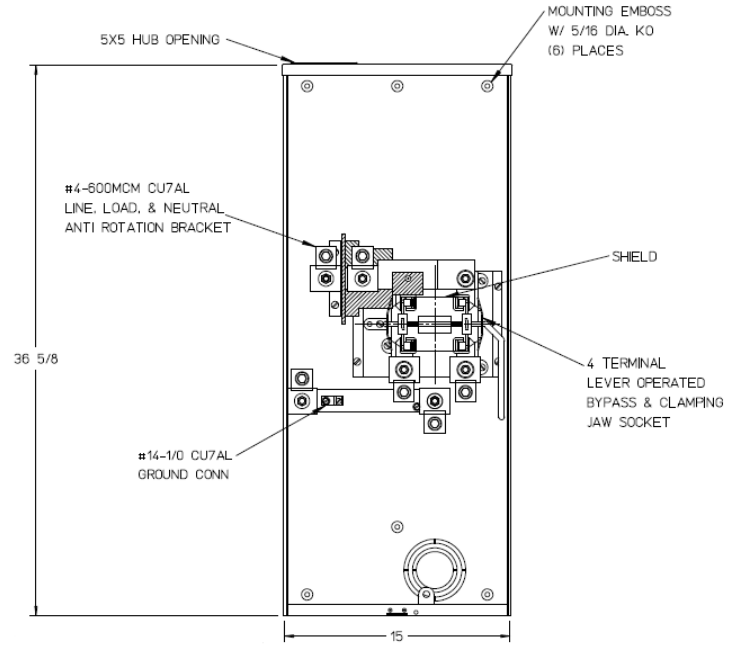

Left Side View

Front View Interior

Front View Interior

Notes

- 1) FINISH: NATURAL
- 2) CABINET: .080 ALUMINUM
- 3) 320 AMP CONTINUOUS, 600 VAC, 1 PHASE, 3 WIRE, 320 AMP BYPASS
- 4) FOR AN EXPOSED INNER-TITE OR BROOKS STANDARD LENGTH BARREL LOCK IN CONJUNCTION WITH BROOKS LOCK GUARD # 865 OR # 86505 WITH A PERMANENTLY WELDED BRACKET
- 5) GE LABEL ATTACHED TO THE END OF THE CARTON
- 6) TEMPORARY CARDBOARD METER OPENING COVER PROVIDED
- 7) GE LOGO STAMPED ON LOWER LEFT HAND CORNER OF THE FRONT

Bottom View

METER SKT-(1) 320A 600V 1P3W ALUM N3R 4-TRM TRIPLEX GRD LEVER BYP AEP BARREL LK LARGE HUB OPNG TOP/BOT FEED

CAT NO	DWG DATE	REV #
UAFTH4336TSHGE	04/25/2016	02

GE is a registered trademark used under license from General Electric company.