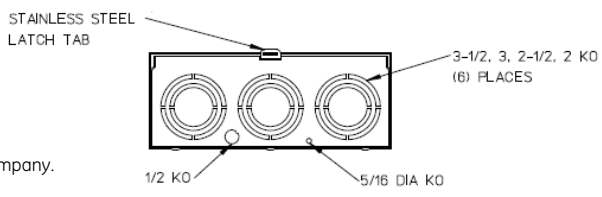

Left Side View

Front View Interior

Front View Interior

Notes

- 1) FINISH: NATURAL
- 2) CABINET: .080 ALUMINUM
- 3) 320 AMP CONTINUOUS, 600 VAC, 1 PHASE, 3 WIRE, 320 AMP BYPASS
- 4) FOR AN EXPOSED INNER-TITE OR BROOKS STANDARD LENGTH BARREL LOCK IN CONJUNCTION WITH BROOKS LOCK GUARD # 865 OR # 86505 WITH A PERMANENTLY WELDED BRACKET
- 5) GE LABEL ATTACHED TO THE END OF THE CARTON
- 6) TEMPORARY CARDBOARD METER OPENING COVER PROVIDED
- 7) GE LOGO STAMPED ON LOWER LEFT HAND CORNER OF THE FRONT

Bottom View

METER SKT-(1) 320A 600V 1P3W ALUM N3R 4-TRM TRIPLEX GRD LEVER BYP AEP BARREL LK LARGE HUB OPNG TOP/BOT FEED

CAT NO	DWG DATE	REV #
UAFTH4336TSHGE	04/25/2016	02

GE is a registered trademark used under license from General Electric company.