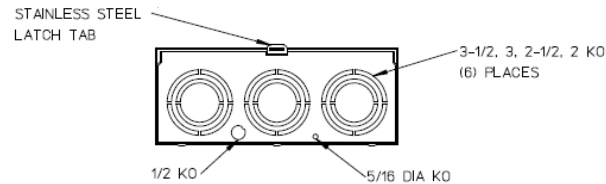

Bottom View

METER SKT-(1) 320A 600V 1P3W ALUM N3R 4-TRM TRIPLEX GRD LEVER BYP AEP BARREL LK LARGE HUB OPNG TOP/BOT FEED

CAT NO	DWG DATE	REV #
UAFTH4336TSHMEP	04/25/2016	02