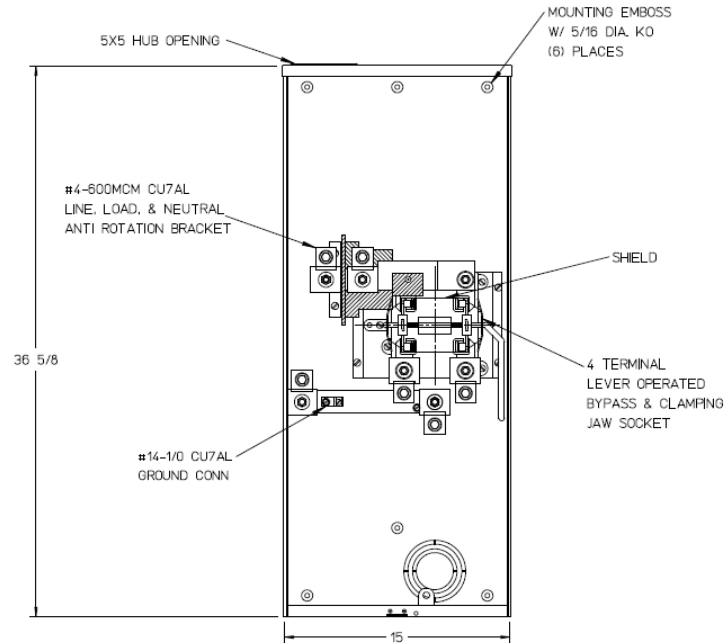

### Left Side View

### Front View Interior

### Notes

- 1) FINISH: NATURAL
- 2) CABINET: .080 ALUMINUM
- 3) 320 AMP CONTINUOUS  
600 VAC, 1 PHASE, 3-WIRE  
320 AMP BYPASS
- 4) FOR BROOKS OR INTER-TITE STANDARD LENGTH BARREL LOCK IN CONJUNCTION WITH BROOKS LOCK GUARDS #865 OR #86505, WITH PERMANENTLY WELDED BRACKET
- 5) MIDWEST LABEL ATTACHED TO THE END OF CARTON.
- 6) MIDWEST LOGO STAMPED ON LOWER LEFT-HAND CORNER OF FRONT.
- 7) TEMPORARY CARDBOARD METER COVER PROVIDED.