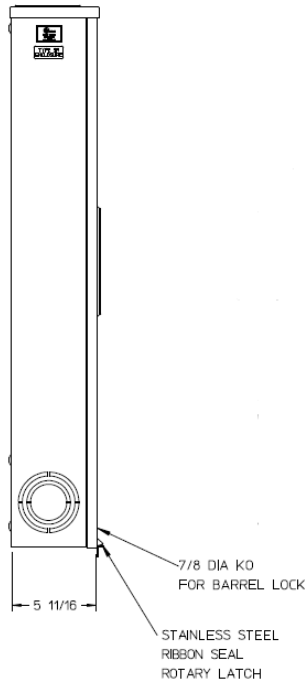

### Left Side View

### Front View Interior

### Notes

- 1) FINISH: NATURAL
- 2) CABINET: .080 ALUMINUM
- 3) 320 AMP CONTINUOUS  
600 VAC, 1 PHASE, 3-WIRE  
320 AMP BYPASS
- 4) FOR BROOKS OR INTER-TITE STANDARD LENGTH BARREL LOCK IN CONJUNCTION WITH BROOKS LOCK GUARDS #865 OR #86505, WITH PERMANENTLY WELDED BRACKET
- 5) MIDWEST LABEL ATTACHED TO THE END OF CARTON.
- 6) MIDWEST LOGO STAMPED ON LOWER LEFT-HAND CORNER OF FRONT.
- 7) TEMPORARY CARDBOARD METER COVER PROVIDED.