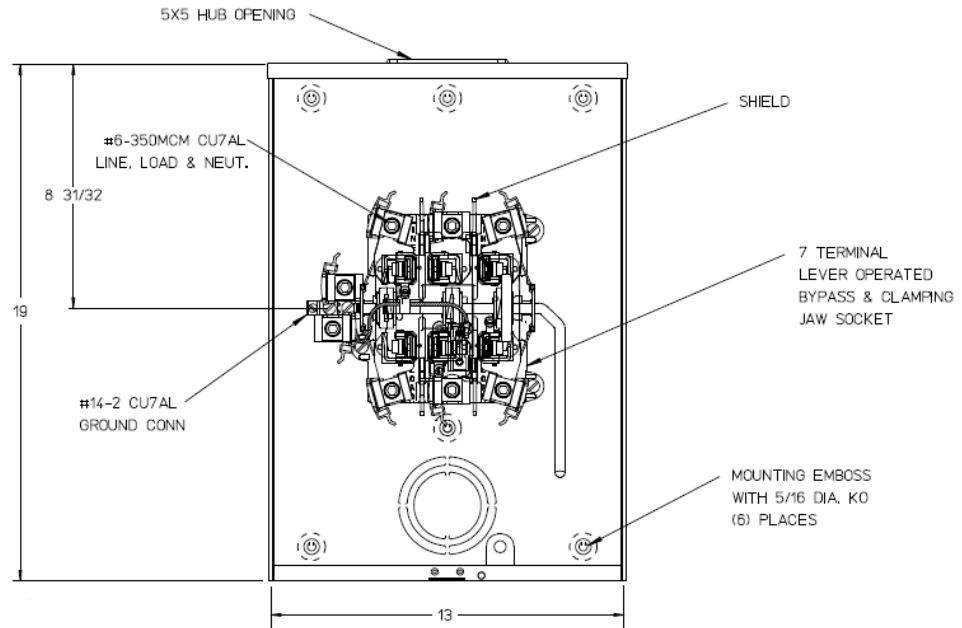

Left Side View

Front View Interior

Notes

- 1) FINISH: NATURAL
- 2) CABINET: .080 ALUMINUM
- 3) 200AMP CONTINUOUS
600 VAC, 3 PHASE, 4-WIRE
200AMP BYPASS
- 4) FOR BROOKS OR INTER-TITE STANDARD
LENGTH BARREL LOCK IN CONJUNCTION
WITH BROOKS LOCK GUARDS #865 OR
#86505, WITH PERMANENTLY WELDED
BRACKET.
- 5) MIDWEST LABEL ATTACHED TO THE END
OF CARTON.
- 6) TEMPORARY CARDBOARD METER OPENING
COVER PROVIDED.
- 7) MIDWEST LOGO STAMPED IN THE LOWER
LEFT-HAND CORNER OF FRONT.

Bottom View

METER SKT-(1) 200A 600V 3P4W ALUM N3R 3PH 7-TERM LEVER
BYP AEP BARREL LK LARGE HUB OPENING TOP/BOT FEED

CAT NO	DWG DATE	REV #
UAFTH7213TSHMEP	04/25/2016	02