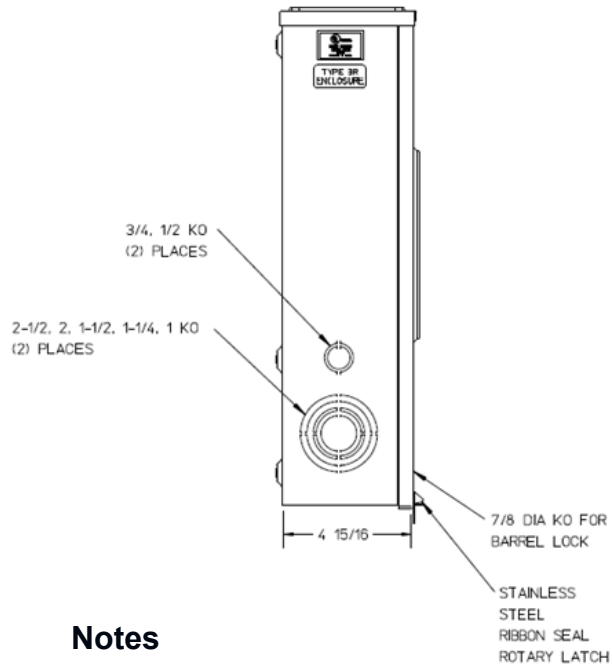

Left Side View

Front View Interior

Notes

- 1) FINISH: NATURAL
- 2) CABINET: .080 ALUMINUM
- 3) 200AMP CONTINUOUS
600 VAC, 3 PHASE, 4-WIRE
200AMP BYPASS
- 4) FOR BROOKS OR INTER-TITE STANDARD
LENGTH BARREL LOCK IN CONJUNCTION
WITH BROOKS LOCK GUARDS #865 OR
#86505, WITH PERMANENTLY WELDED
BRACKET.
- 5) MIDWEST LABEL ATTACHED TO THE END
OF CARTON.
- 6) TEMPORARY CARDBOARD METER OPENING
COVER PROVIDED.
- 7) MIDWEST LOGO STAMPED IN THE LOWER
LEFT-HAND CORNER OF FRONT.

Bottom View

METER SKT-(1) 200A 600V 3P4W ALUM N3R 3PH 7-TERM LEVER
BYP AEP BARREL LK LARGE HUB OPENING TOP/BOT FEED

CAT NO	DWG DATE	REV #
UAFTH7213TSHMEP	04/25/2016	02