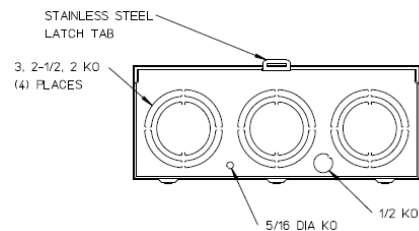

Left Side View

Front View Interior

Notes

- 1) FINISH: NATURAL
- 2) CABINET: .080 ALUMINUM
- 3) 200AMP CONTINUOUS
600 VAC, 3 PHASE, 4-WIRE
200AMP BYPASS
- 4) FOR BROOKS OR INTER-TITE STANDARD
LENGTH BARREL LOCK IN CONJUNCTION
WITH BROOKS LOCK GUARDS #865 OR
#86505, WITH PERMANENTLY WELDED
BRACKET.
- 5) MIDWEST LABEL ATTACHED TO THE END
OF CARTON.
- 6) TEMPORARY CARDBOARD METER OPENING
COVER PROVIDED.
- 7) MIDWEST LOGO STAMPED IN THE LOWER
LEFT-HAND CORNER OF FRONT.

Bottom View

METER SKT-(1) 200A 600V 3P4W ALUM N3R 3PH 7-TERM LEVER
BYP AEP BARREL LK LARGE HUB OPENING TOP/BOT FEED

CAT NO	DWG DATE	REV #
UAFTH7213TSHMEP	04/25/2016	02