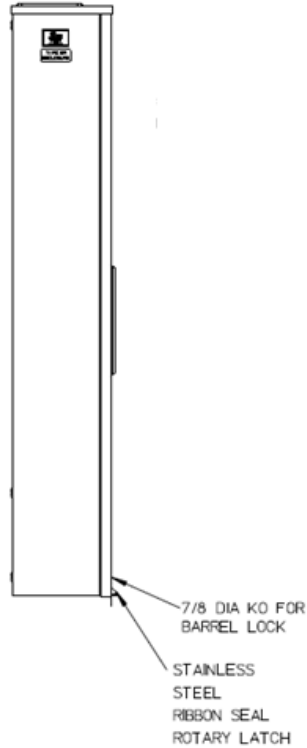

Left Side View

Front View Interior

Right Side View

Notes

- 1) FINISH: NATURAL
- 2) CABINET: .080 ALUMINUM
- 3) 320 AMP CONTINUOUS, 600 VAC, 3 PHASE, 4 WIRE, 320 AMP BYPASS
- 4) FOR AN EXPOSED INNER-TITE OR BROOKS STANDARD LENGTH BARREL LOCK IN CONJUNCTION WITH BROOKS LOCK GUARD # 865 OR # 86505 WITH A PERMANENTLY WELDED BRACKET
- 5) GE LABEL ATTACHED TO THE END OF THE CARTON
- 6) TEMPORARY CARDBOARD METER OPENING COVER PROVIDED
- 7) GE LOGO STAMPED ON LOWER LEFT HAND CORNER OF THE FRONT

Bottom View

METER SKT-(1) 320A 600V 3P4W ALUM N3R 3PH 7-TERM LARGE HUB OPNG LVR BYP TPLX GRD AEP BARREL LK TOP/BOT FEED

CAT NO

DWG DATE

REV #

UAFTH7336TSHGE

04/25/2016

02