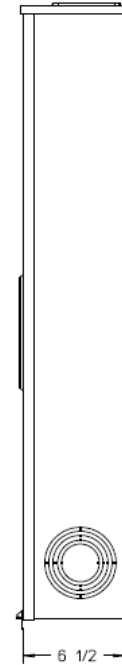

Left Side View

Front View Interior

Right Side View

Notes

- 1) FINISH: NATURAL
- 2) CABINET: .080 ALUMINUM
- 3) 320 AMP CONTINUOUS, 600 VAC, 3 PHASE, 4 WIRE, 320 AMP BYPASS
- 4) FOR AN EXPOSED INNER-TITE OR BROOKS STANDARD LENGTH BARREL LOCK IN CONJUNCTION WITH BROOKS LOCK GUARD # 865 OR # 86505 WITH A PERMANENTLY WELDED BRACKET
- 5) GE LABEL ATTACHED TO THE END OF THE CARTON
- 6) TEMPORARY CARDBOARD METER OPENING COVER PROVIDED
- 7) GE LOGO STAMPED ON LOWER LEFT HAND CORNER OF THE FRONT

Bottom View

METER SKT-(1) 320A 600V 3P4W ALUM N3R 3PH 7-TERM LARGE HUB OPNG LVR BYP TPLX GRD AEP BARREL LK TOP/BOT FEED

CAT NO

DWG DATE

REV #

UAFTH7336TSHGE

04/25/2016

02