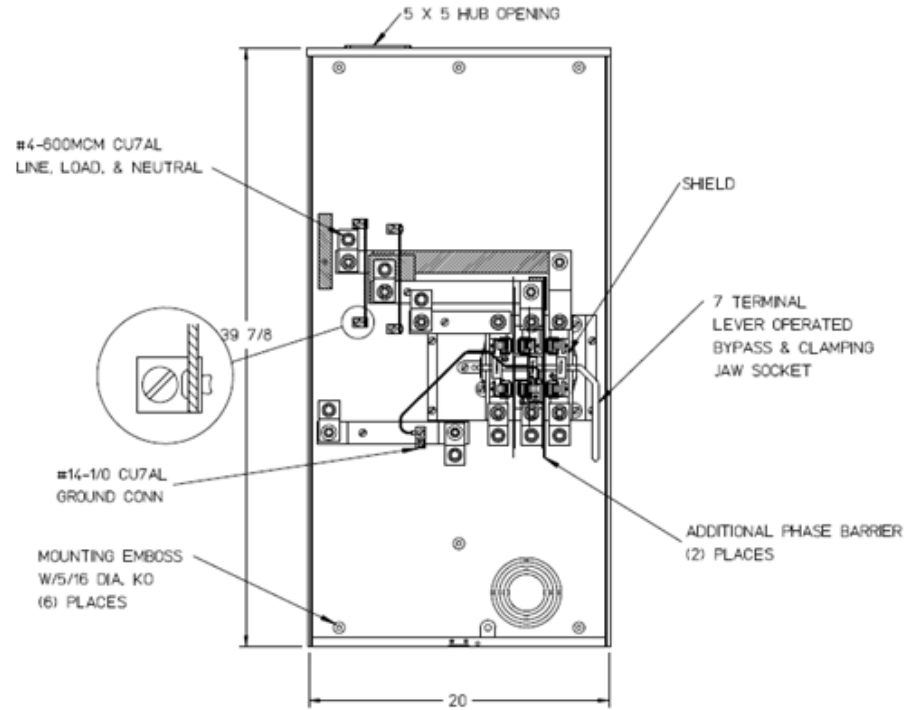

Left Side View

Front View Interior

Right Side View

Notes

- 1) FINISH: NATURAL
- 2) CABINET: .080 ALUMINUM
- 3) 320 AMP CONTINUOUS, 600 VAC, 3 PHASE, 4 WIRE, 320 AMP BYPASS
- 4) FOR AN EXPOSED INNER-TITE OR BROOKS STANDARD LENGTH BARREL LOCK IN CONJUNCTION WITH BROOKS LOCK GUARD # 865 OR # 86505 WITH A PERMANENTLY WELDED BRACKET
- 5) GE LABEL ATTACHED TO THE END OF THE CARTON
- 6) TEMPORARY CARDBOARD METER OPENING COVER PROVIDED
- 7) GE LOGO STAMPED ON LOWER LEFT HAND CORNER OF THE FRONT

Bottom View

METER SKT-(1) 320A 600V 3P4W ALUM N3R 3PH 7-TERM LARGE HUB OPNG LVR BYP TPLX GRD AEP BARREL LK TOP/BOT FEED

CAT NO

DWG DATE

REV #

UAFTH7336TSHGE

04/25/2016

02