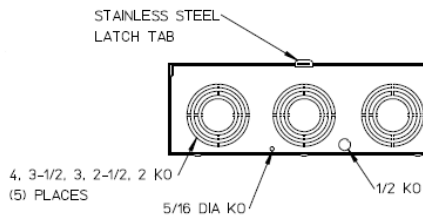

Left Side View

Front View Interior

Right Side View

Notes

- 1) FINISH: NATURAL
- 2) CABINET: .080 ALUMINUM
- 3) 320 AMP CONTINUOUS, 600 VAC, 3 PHASE, 4 WIRE, 320 AMP BYPASS
- 4) FOR AN EXPOSED INNER-TITE OR BROOKS STANDARD LENGTH BARREL LOCK IN CONJUNCTION WITH BROOKS LOCK GUARD # 865 OR # 86505 WITH A PERMANENTLY WELDED BRACKET
- 5) GE LABEL ATTACHED TO THE END OF THE CARTON
- 6) TEMPORARY CARDBOARD METER OPENING COVER PROVIDED
- 7) GE LOGO STAMPED ON LOWER LEFT HAND CORNER OF THE FRONT

Bottom View

METER SKT-(1) 320A 600V 3P4W ALUM N3R 3PH 7-TERM LARGE HUB OPNG LVR BYP TPLX GRD AEP BARREL LK TOP/BOT FEED

CAT NO

DWG DATE

REV #

UAFTH7336TSHGE

04/25/2016

02