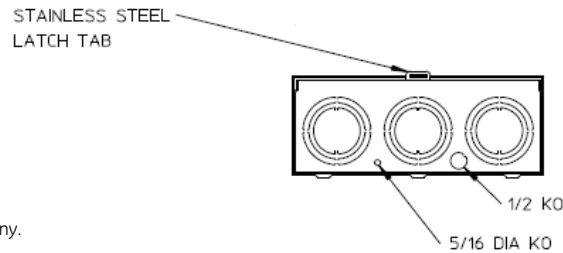

Bottom View

METER SKT-(1) 320A 600V 1P3W ALUM N3R 4-TRM LARGE HUB
OPN TOP/BOT FEED LEVER BYP TPLX GRD MEG APPROVED

CAT NO	DWG DATE	REV #
UATH4300TFLGE	06/13/2016	01