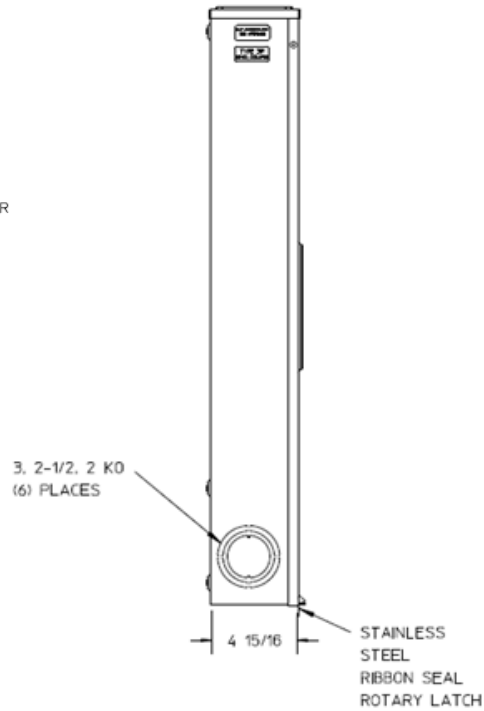

### Left Side View

### Front View Interior

### Neutral Stud Detail

### Notes

- 1) FINISH: NATURAL
- 2) CABINET: .080 ALUMINUM
- 3) 320 AMP CONTINUOUS, 600 VAC, 1 PHASE, 3 WIRE, 320 AMP BYPASS
- 4) GE LABEL ATTACHED TO THE END OF THE CARTON
- 5) TEMPORARY CARDBOARD METER OPENING COVER PROVIDED
- 6) GE LOGO STAMPED ON LOWER LEFT HAND CORNER OF THE FRONT