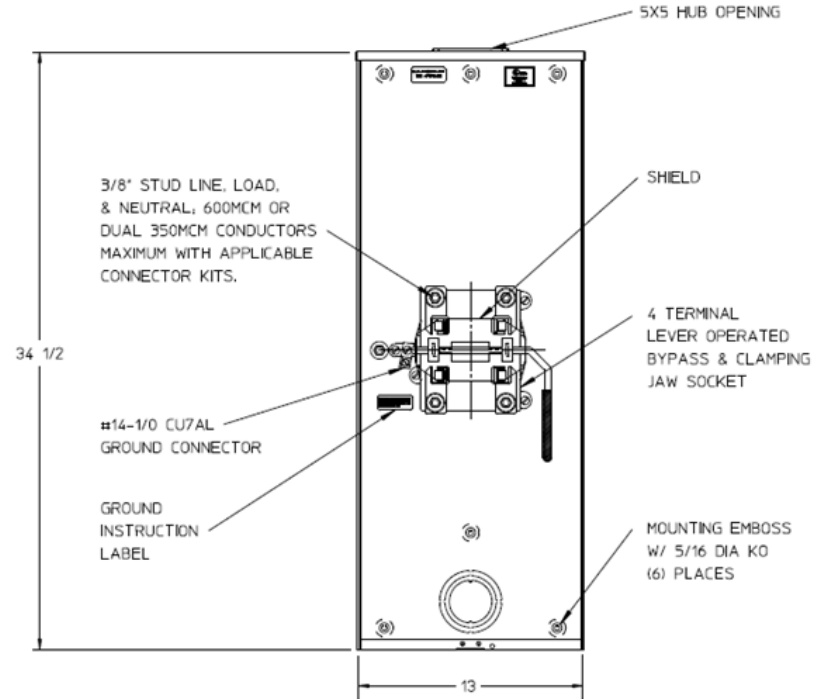

### Left Side View

### Front View Interior

### Notes

- 1) FINISH: NATURAL
- 2) CABINET: .080 ALUMINUM
- 3) 320 AMP CONTINUOUS, 600 VAC, 1 PHASE, 3 WIRE, 320 AMP BYPASS
- 4) GE LABEL ATTACHED TO THE END OF THE CARTON
- 5) TEMPORARY CARDBOARD METER OPENING COVER PROVIDED
- 6) GE LOGO STAMPED ON LOWER LEFT HAND CORNER OF THE FRONT

### Bottom View

METER SKT-(1) 320A 600V 1P3W ALUM N3R 4-TRM LARGE HUB  
OPN TOP/BOT FEED LEVER BYP TPLX GRD MEG APPROVED

CAT NO	DWG DATE	REV #
UATH4300TFLGE	06/13/2016	01