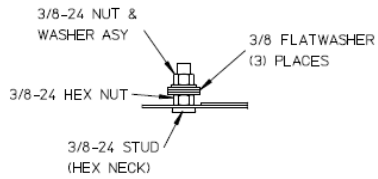

### Left Side View

### Front View Interior

### Notes

- 1) FINISH: NATURAL
- 2) CABINET: .080 ALUMINUM
- 3) 320 AMP CONTINUOUS, 600 VAC, 1 PHASE, 3 WIRE, 320 AMP BYPASS
- 4) GE LABEL ATTACHED TO THE END OF THE CARTON
- 5) TEMPORARY CARDBOARD METER OPENING COVER PROVIDED
- 6) GE LOGO STAMPED ON LOWER LEFT HAND CORNER OF THE FRONT