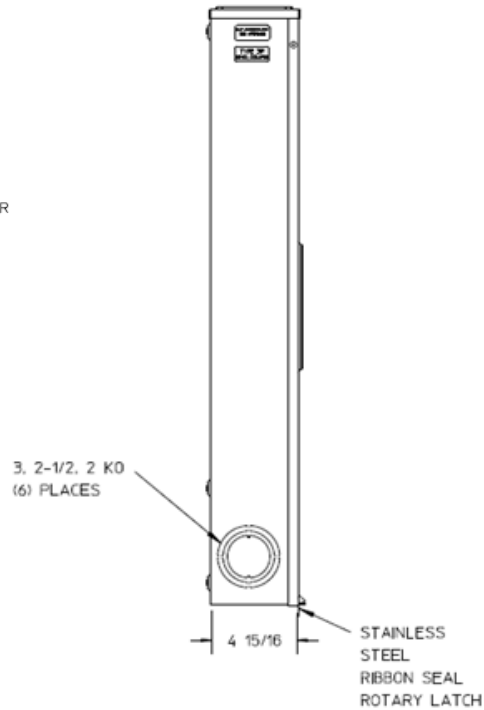

Left Side View

Front View Interior

Neutral Stud Detail

Notes

- 1) FINISH: NATURAL
- 2) CABINET: .080 ALUMINUM
- 3) 320AMP CONTINUOUS
600 VAC, 1 PHASE, 3-WIRE
320AMP BYPASS
- 4) MIDWEST LABEL ATTACHED TO THE END OF THE CARTON.
- 5) TEMPORARY CARDBOARD METER OPENING COVER PROVIDED.
- 6) MIDWEST LOGO STAMPED IN THE LOWER LEFT-HAND CORNER OF FRONT.

Bottom View

METER SKT-(1) 320A 600V 1P3W ALUM N3R 4-TRM LARGE HUB
OPN TOP/BOT FEED LEVER BYP TPLX GRD MEG APPROVED

CAT NO	DWG DATE	REV #
UATH4300TFLMEP	06/13/2016	01