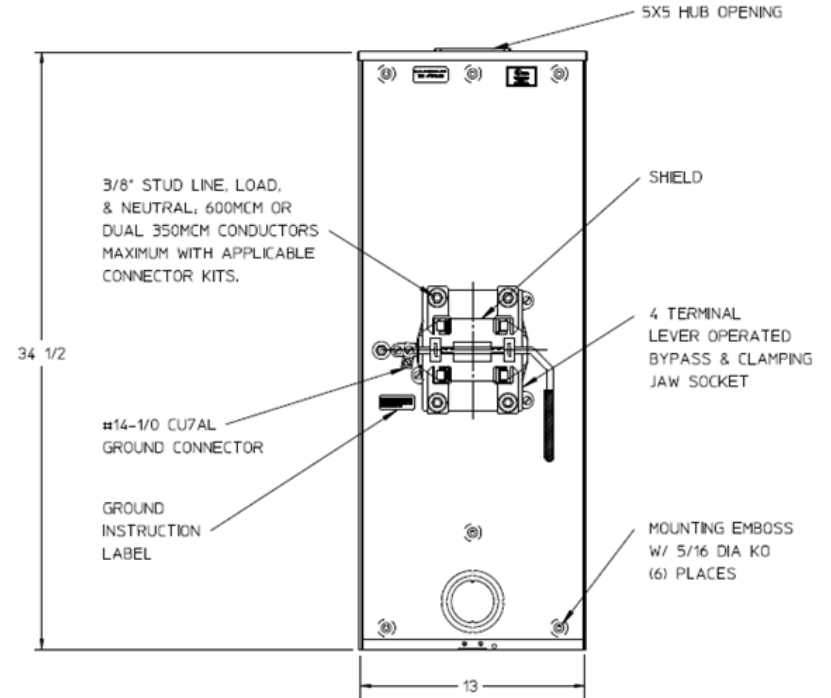

Left Side View

Front View Interior

Neutral Stud Detail

Notes

- 1) FINISH: NATURAL
- 2) CABINET: .080 ALUMINUM
- 3) 320AMP CONTINUOUS
600 VAC, 1 PHASE, 3-WIRE
320AMP BYPASS
- 4) MIDWEST LABEL ATTACHED TO THE END OF THE CARTON.
- 5) TEMPORARY CARDBOARD METER OPENING COVER PROVIDED.
- 6) MIDWEST LOGO STAMPED IN THE LOWER LEFT-HAND CORNER OF FRONT.

Bottom View

METER SKT-(1) 320A 600V 1P3W ALUM N3R 4-TRM LARGE HUB
OPN TOP/BOT FEED LEVER BYP TPLX GRD MEG APPROVED

CAT NO	DWG DATE	REV #
UATH4300TFLMEP	06/13/2016	01