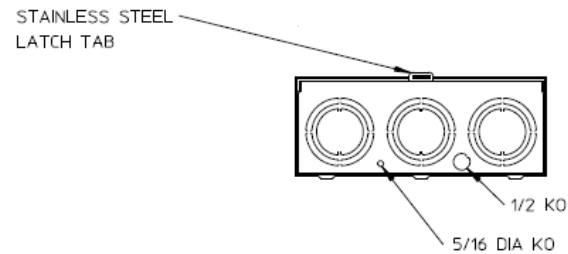

Left Side View

Front View Interior

Neutral Stud Detail

Notes

- 1) FINISH: NATURAL
- 2) CABINET: .080 ALUMINUM
- 3) 320AMP CONTINUOUS
600 VAC, 1 PHASE, 3-WIRE
320AMP BYPASS
- 4) MIDWEST LABEL ATTACHED TO THE END OF THE CARTON.
- 5) TEMPORARY CARDBOARD METER OPENING COVER PROVIDED.
- 6) MIDWEST LOGO STAMPED IN THE LOWER LEFT-HAND CORNER OF FRONT.

Bottom View

METER SKT-(1) 320A 600V 1P3W ALUM N3R 4-TRM LARGE HUB
OPN TOP/BOT FEED LEVER BYP TPLX GRD MEG APPROVED

CAT NO	DWG DATE	REV #
UATH4300TFLMEP	06/13/2016	01