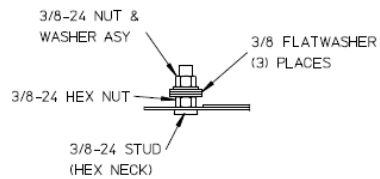

Left Side View

Front View Interior

Neutral Stud Detail

Notes

- 1) FINISH: NATURAL
- 2) CABINET: .080 ALUMINUM
- 3) 320AMP CONTINUOUS
600 VAC, 1 PHASE, 3-WIRE
320AMP BYPASS
- 4) MIDWEST LABEL ATTACHED TO THE END OF THE CARTON.
- 5) TEMPORARY CARDBOARD METER OPENING COVER PROVIDED.
- 6) MIDWEST LOGO STAMPED IN THE LOWER LEFT-HAND CORNER OF FRONT.

Bottom View

METER SKT-(1) 320A 600V 1P3W ALUM N3R 4-TRM LARGE HUB
OPN TOP/BOT FEED LEVER BYP TPLX GRD MEG APPROVED

CAT NO	DWG DATE	REV #
UATH4300TFLMEP	06/13/2016	01