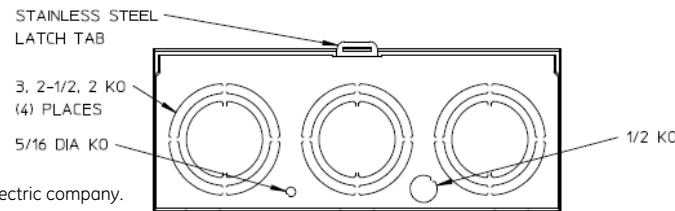

Bottom View

GE is a registered trademark used under license from General Electric company.

METER SKT-(1) 200A 600V 3P4W ALUM N3R 7-TERM SMALL HUB COVER PLT TOP/BOT FEED LEVER BYP TPLX GRD MEG APPROVED

CAT NO	DWG DATE	REV #
UATH7213CFLGE	06/13/2016	01