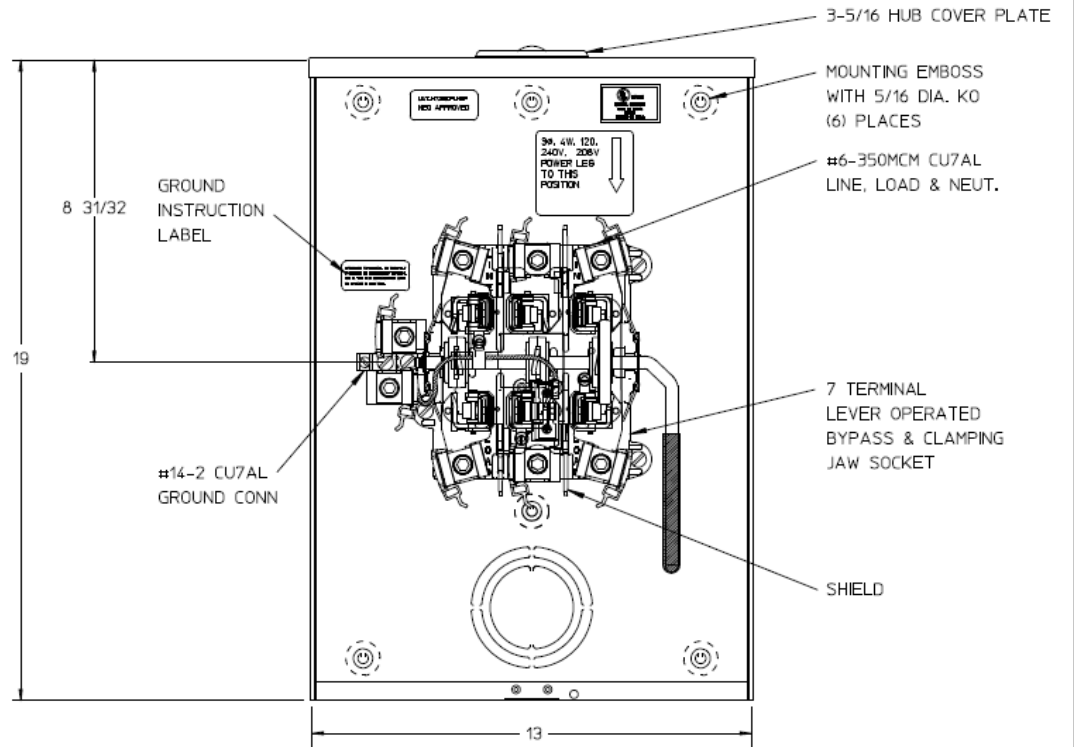

### Left Side View

### Front View Interior

### Notes

- 1) FINISH: NATURAL
- 2) CABINET: .080 ALUMINUM
- 3) 200 AMP CONTINUOUS, 600 VAC, 3 PHASE 4 WIRE, 200A BYPASS
- 4) GE LABEL ATTACHED TO THE END OF THE CARTON
- 5) TEMPORARY CARDBOARD METER OPENING COVER PROVIDED
- 6) GE LOGO STAMPED ON LOWER LEFT HAND CORNER OF THE FRONT