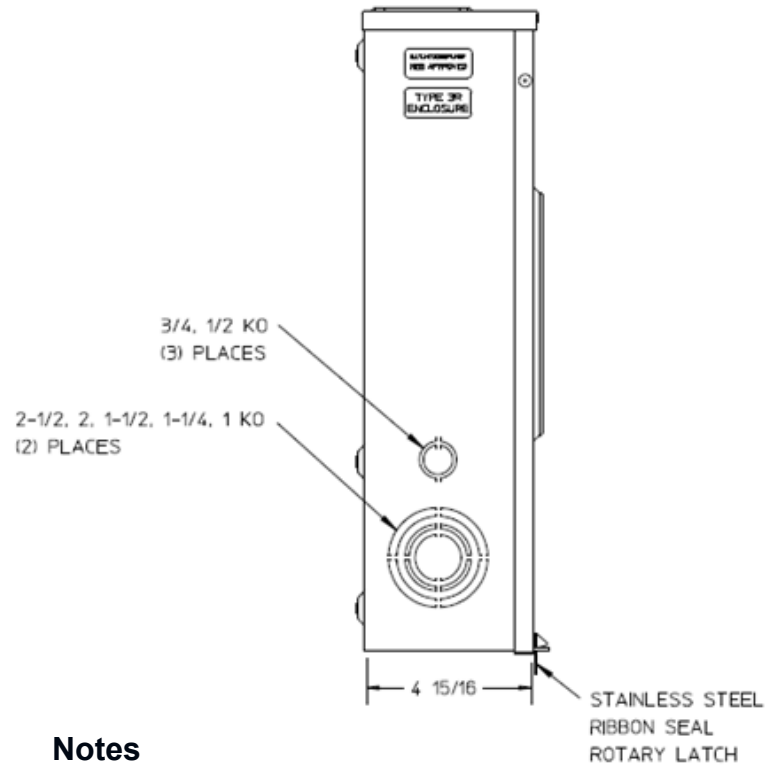

### Left Side View

### Front View Interior

### Notes

- 1) FINISH: NATURAL
- 2) CABINET: .080 ALUMINUM
- 3) 200 AMP CONTINUOUS, 600 VAC, 3 PHASE 4 WIRE, 200A BYPASS
- 4) GE LABEL ATTACHED TO THE END OF THE CARTON
- 5) TEMPORARY CARDBOARD METER OPENING COVER PROVIDED
- 6) GE LOGO STAMPED ON LOWER LEFT HAND CORNER OF THE FRONT